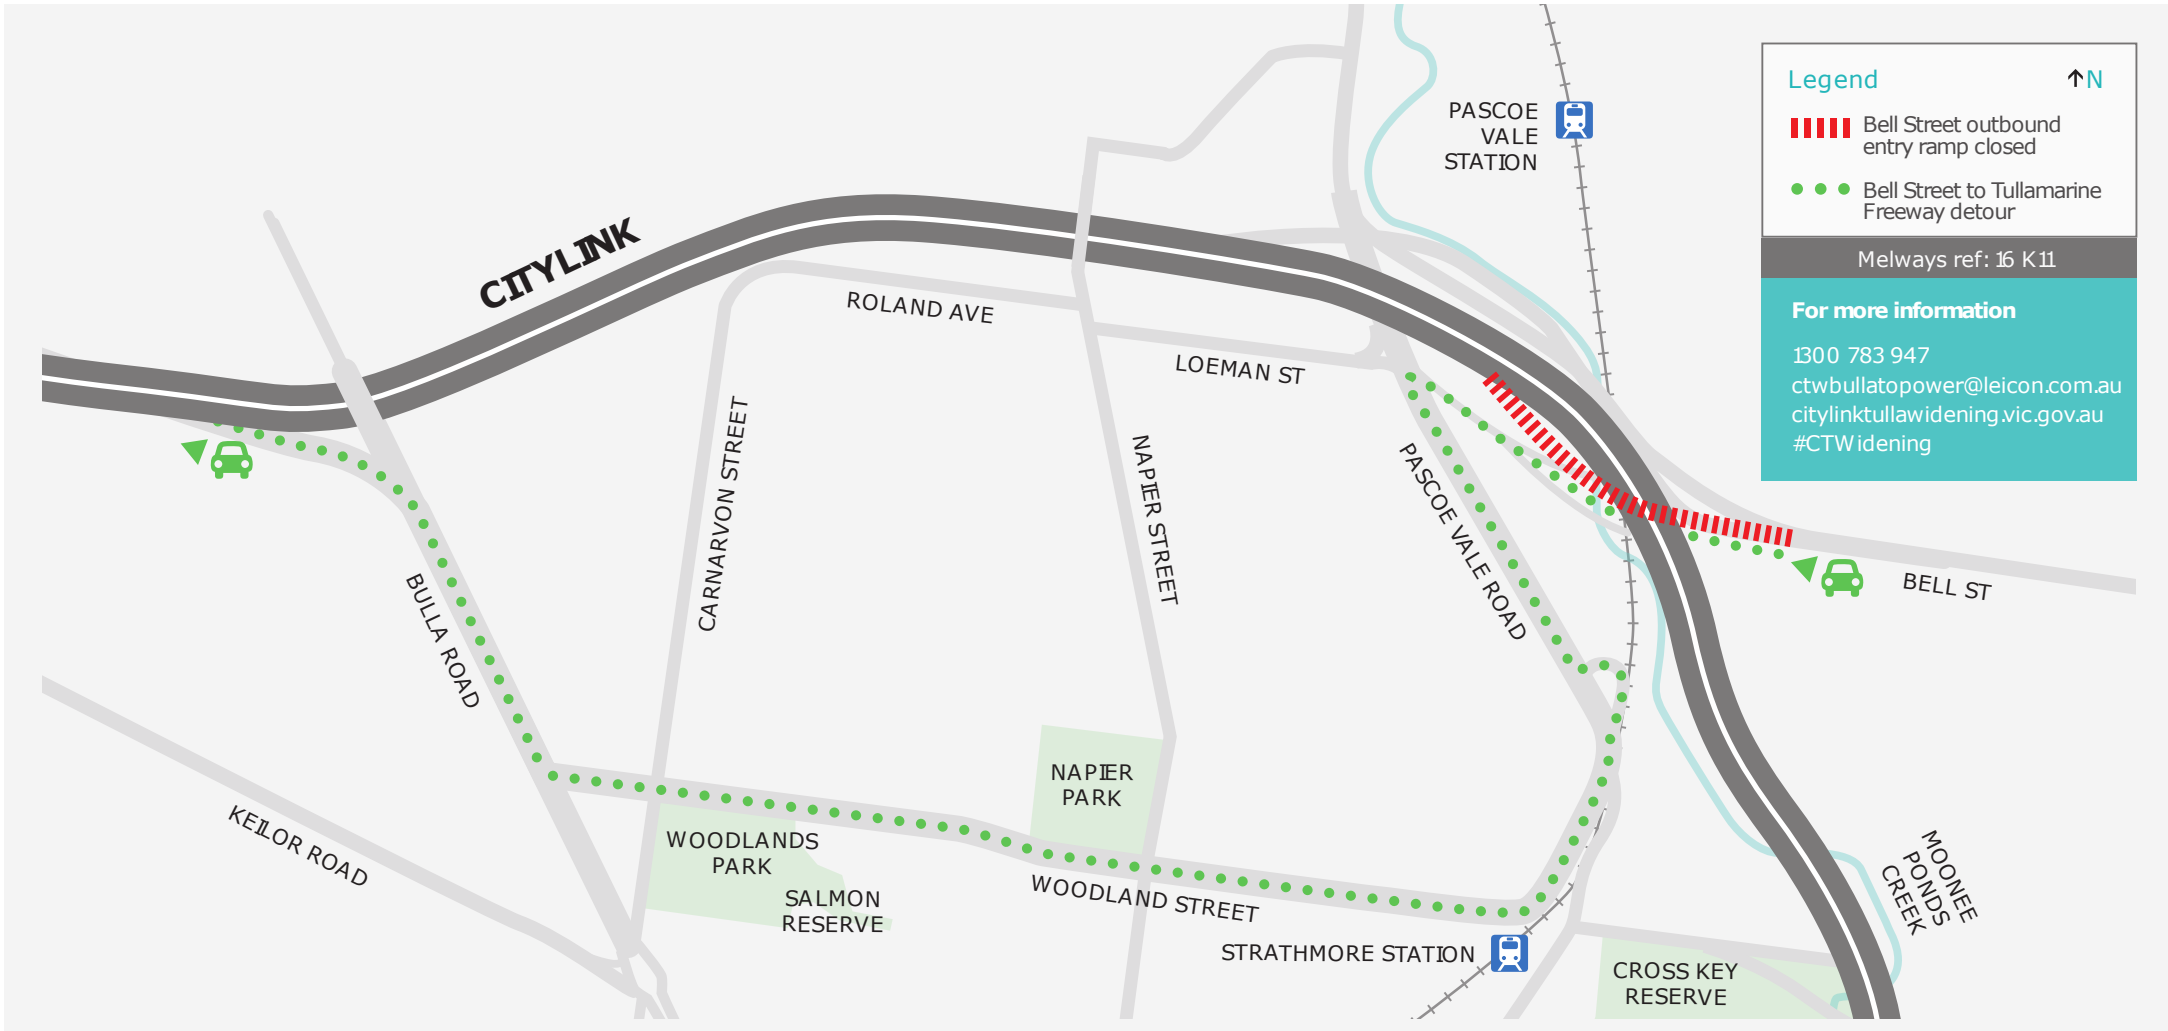

Bell Street Outbound Entry Ramp

Temporary detour when the Bell Street Outbound Entry Ramp is closed.

CityLink Tulla Widening