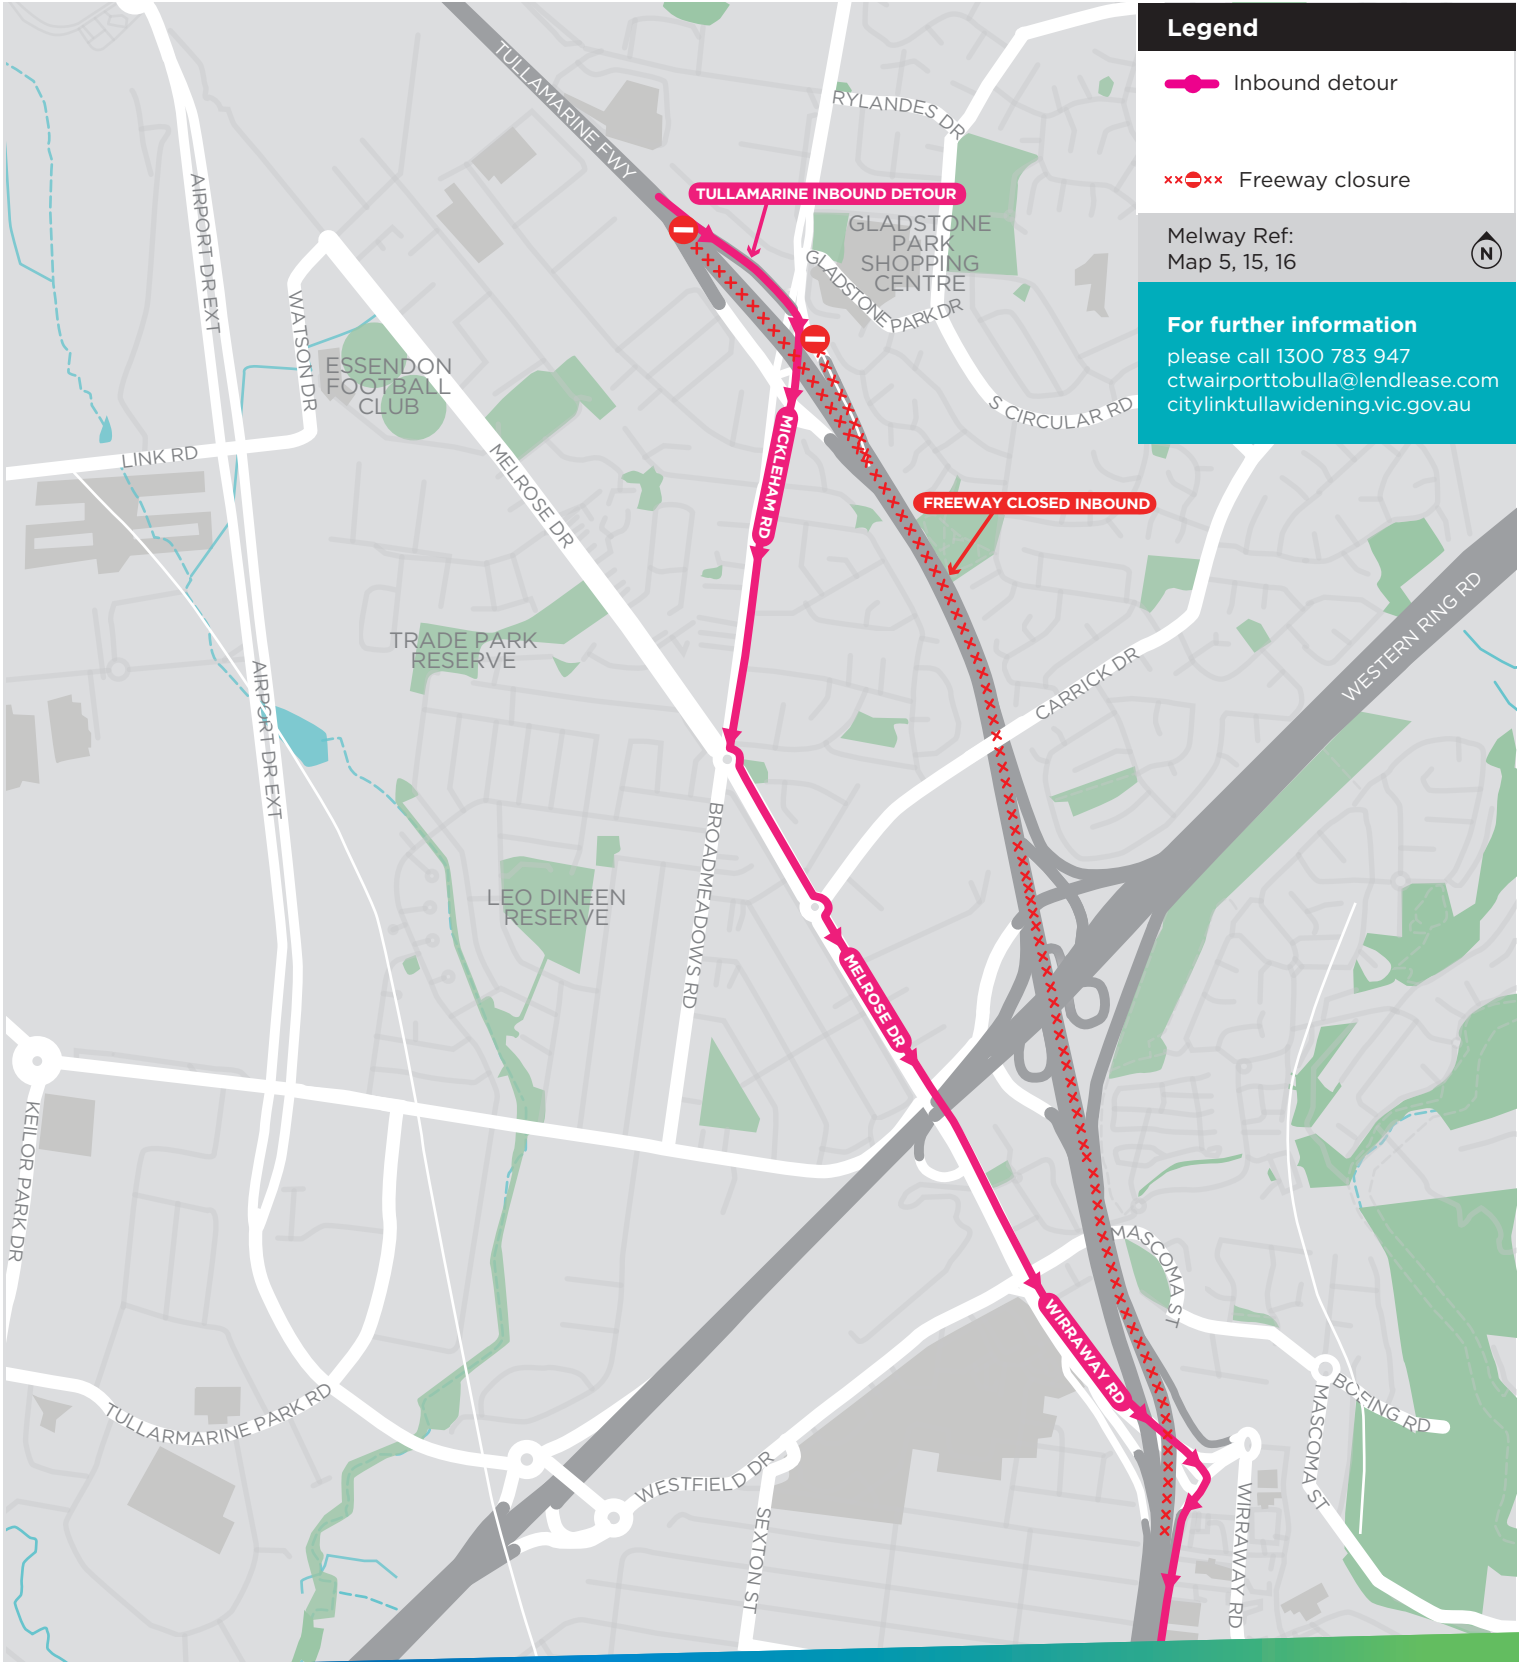

# Tullamarine freeway inbound closure Melrose Drive to Mickleham Rd

CityLink Tulla Widening

Australian Government

BUILDING OUR FUTURE