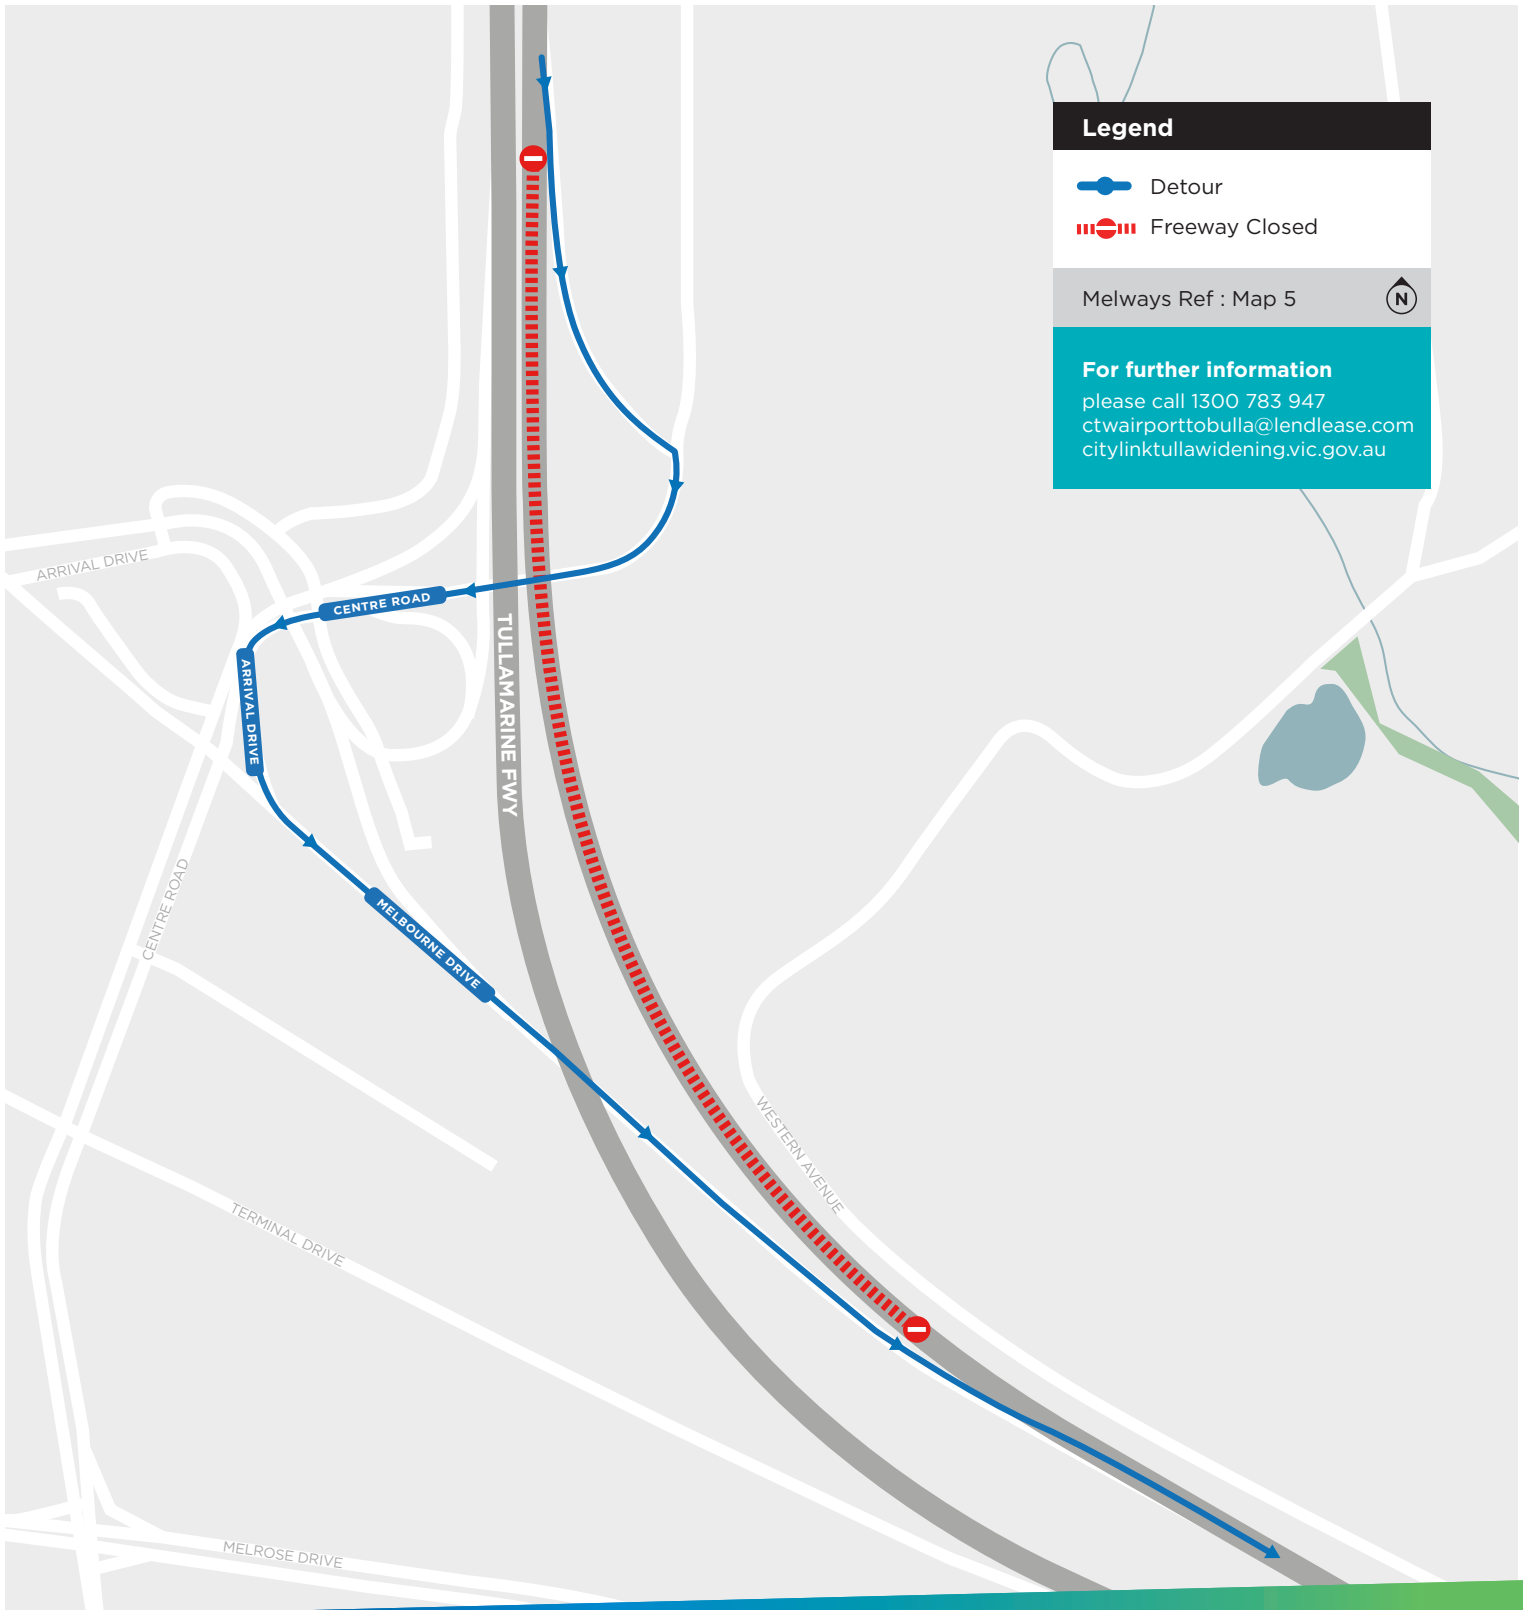

Sunbury Road inbound entry ramp closure

CityLink Tulla Widening

Australian Government

BUILDING OUR FUTURE