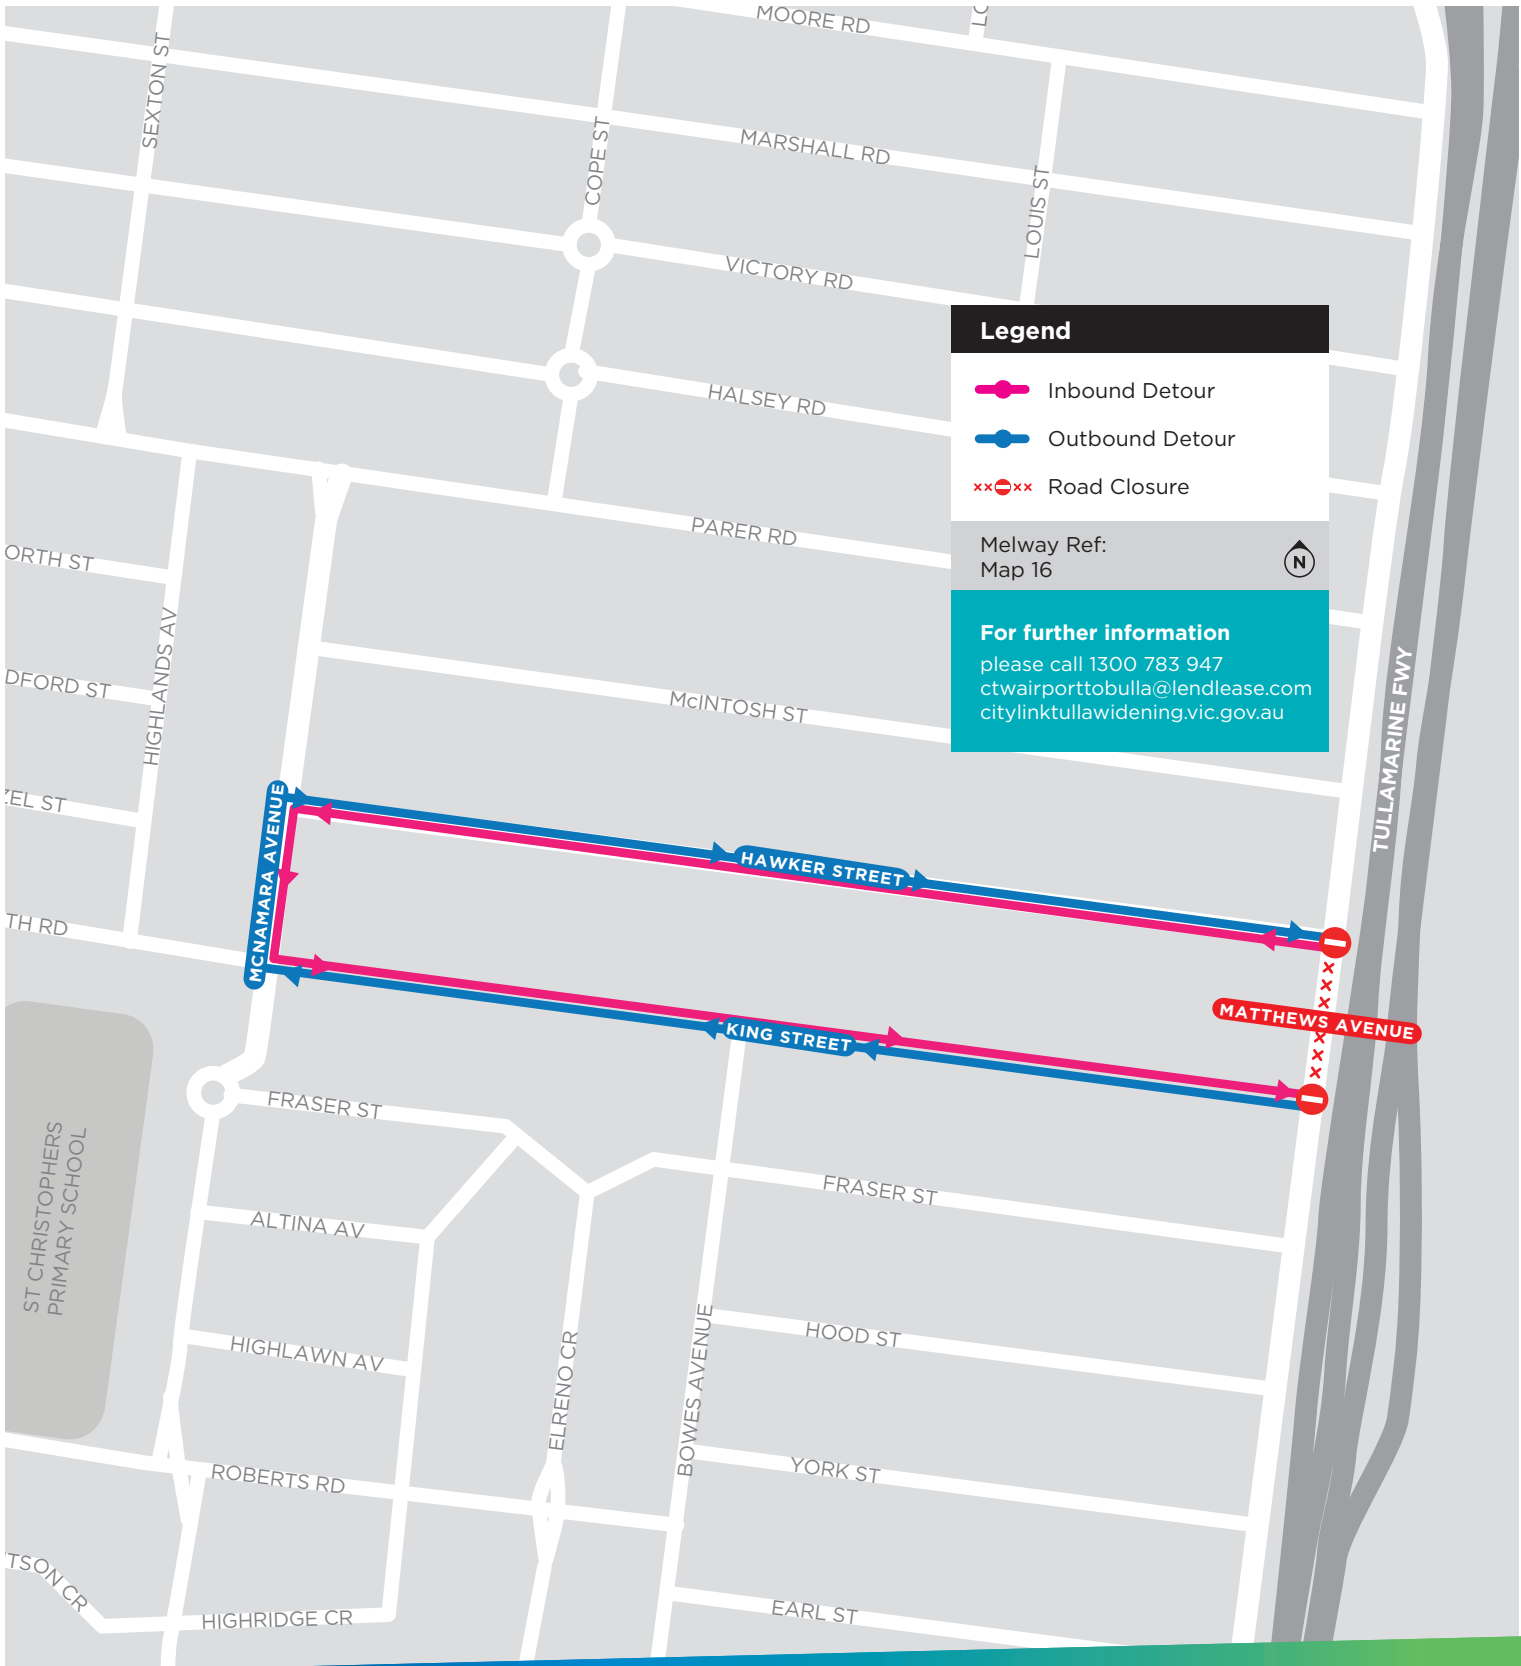

# Matthews Avenue closure between Hawker Street and King Street

CityLink Tulla Widening

Australian Government

BUILDING OUR FUTURE