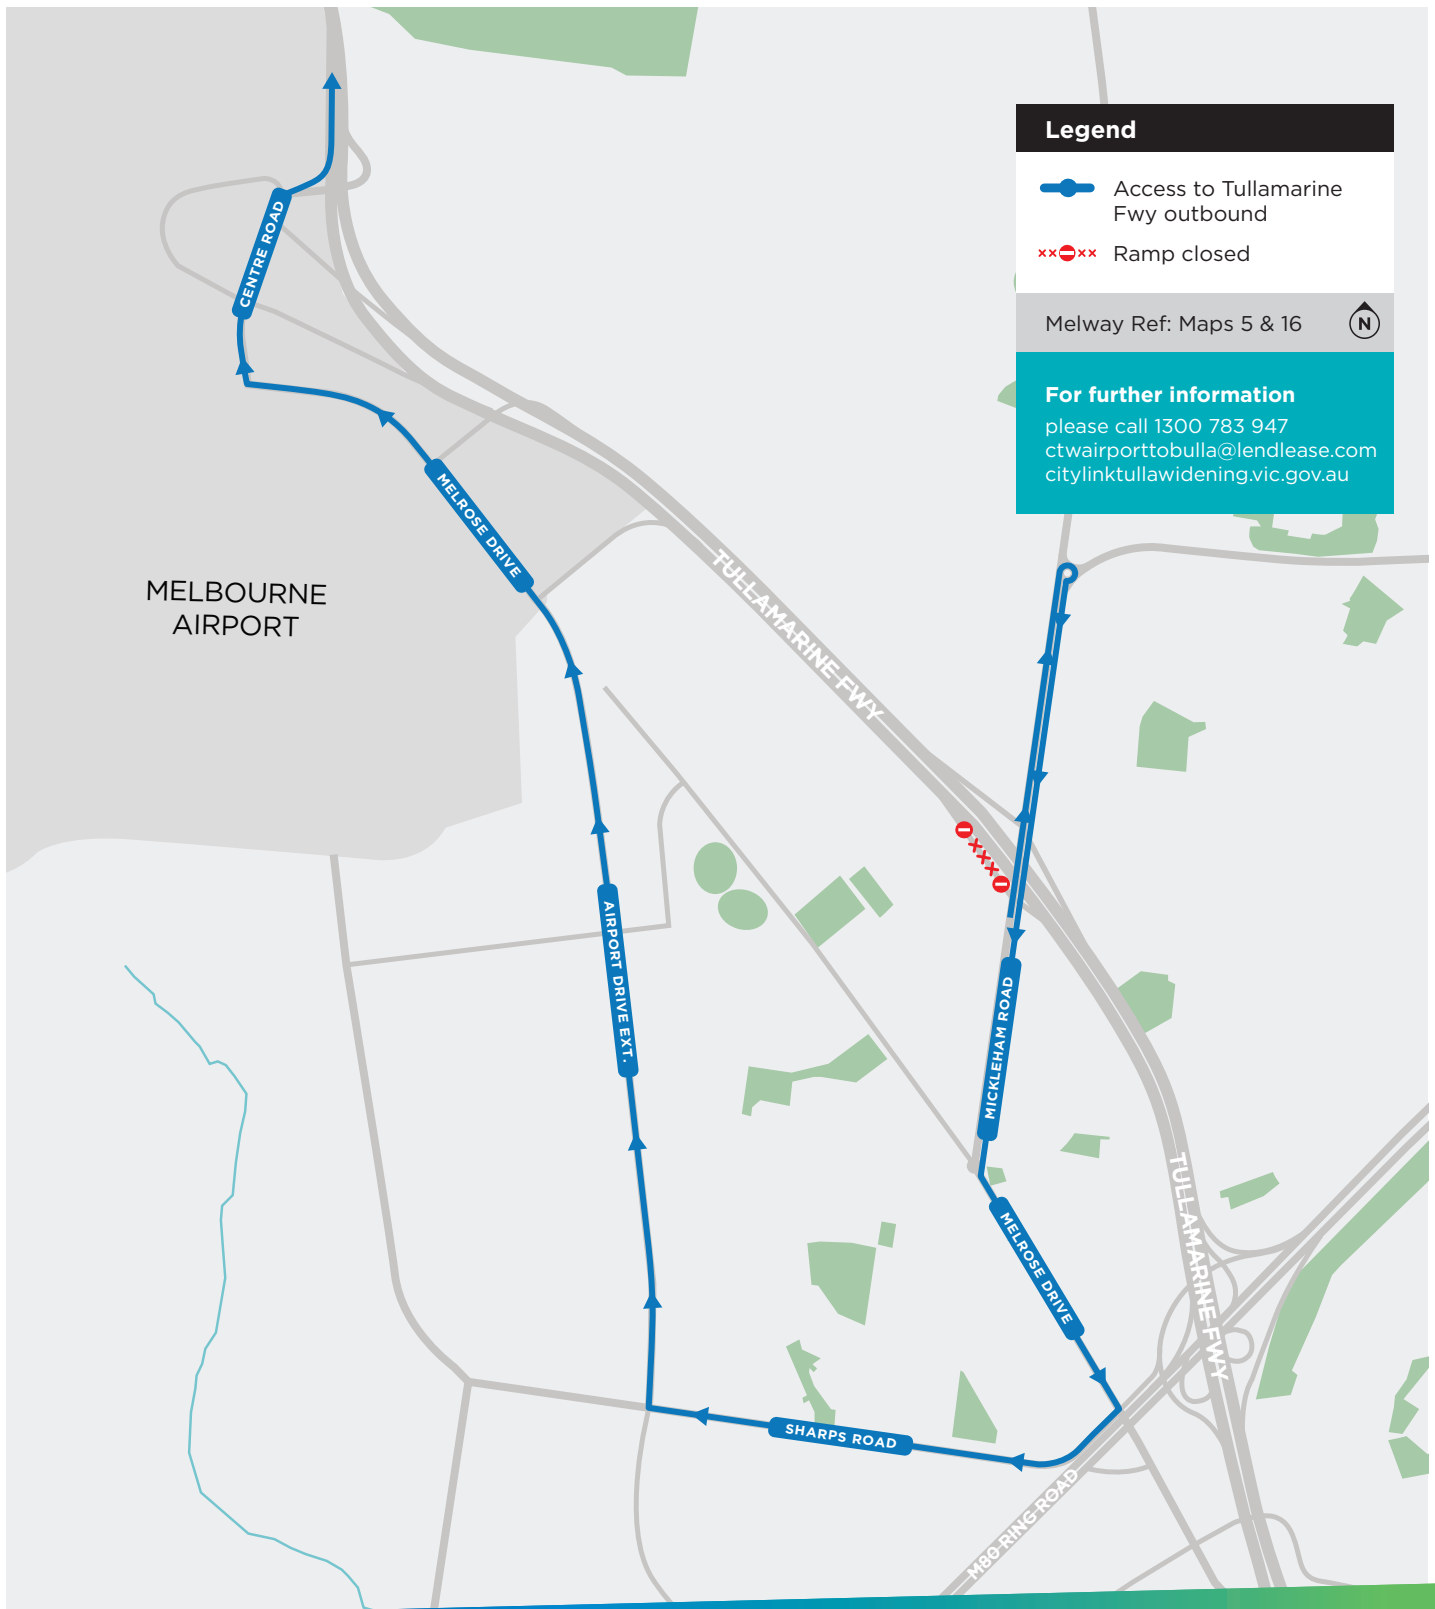

Mickleham Road outbound entry ramp closure detour

CityLink Tulla Widening