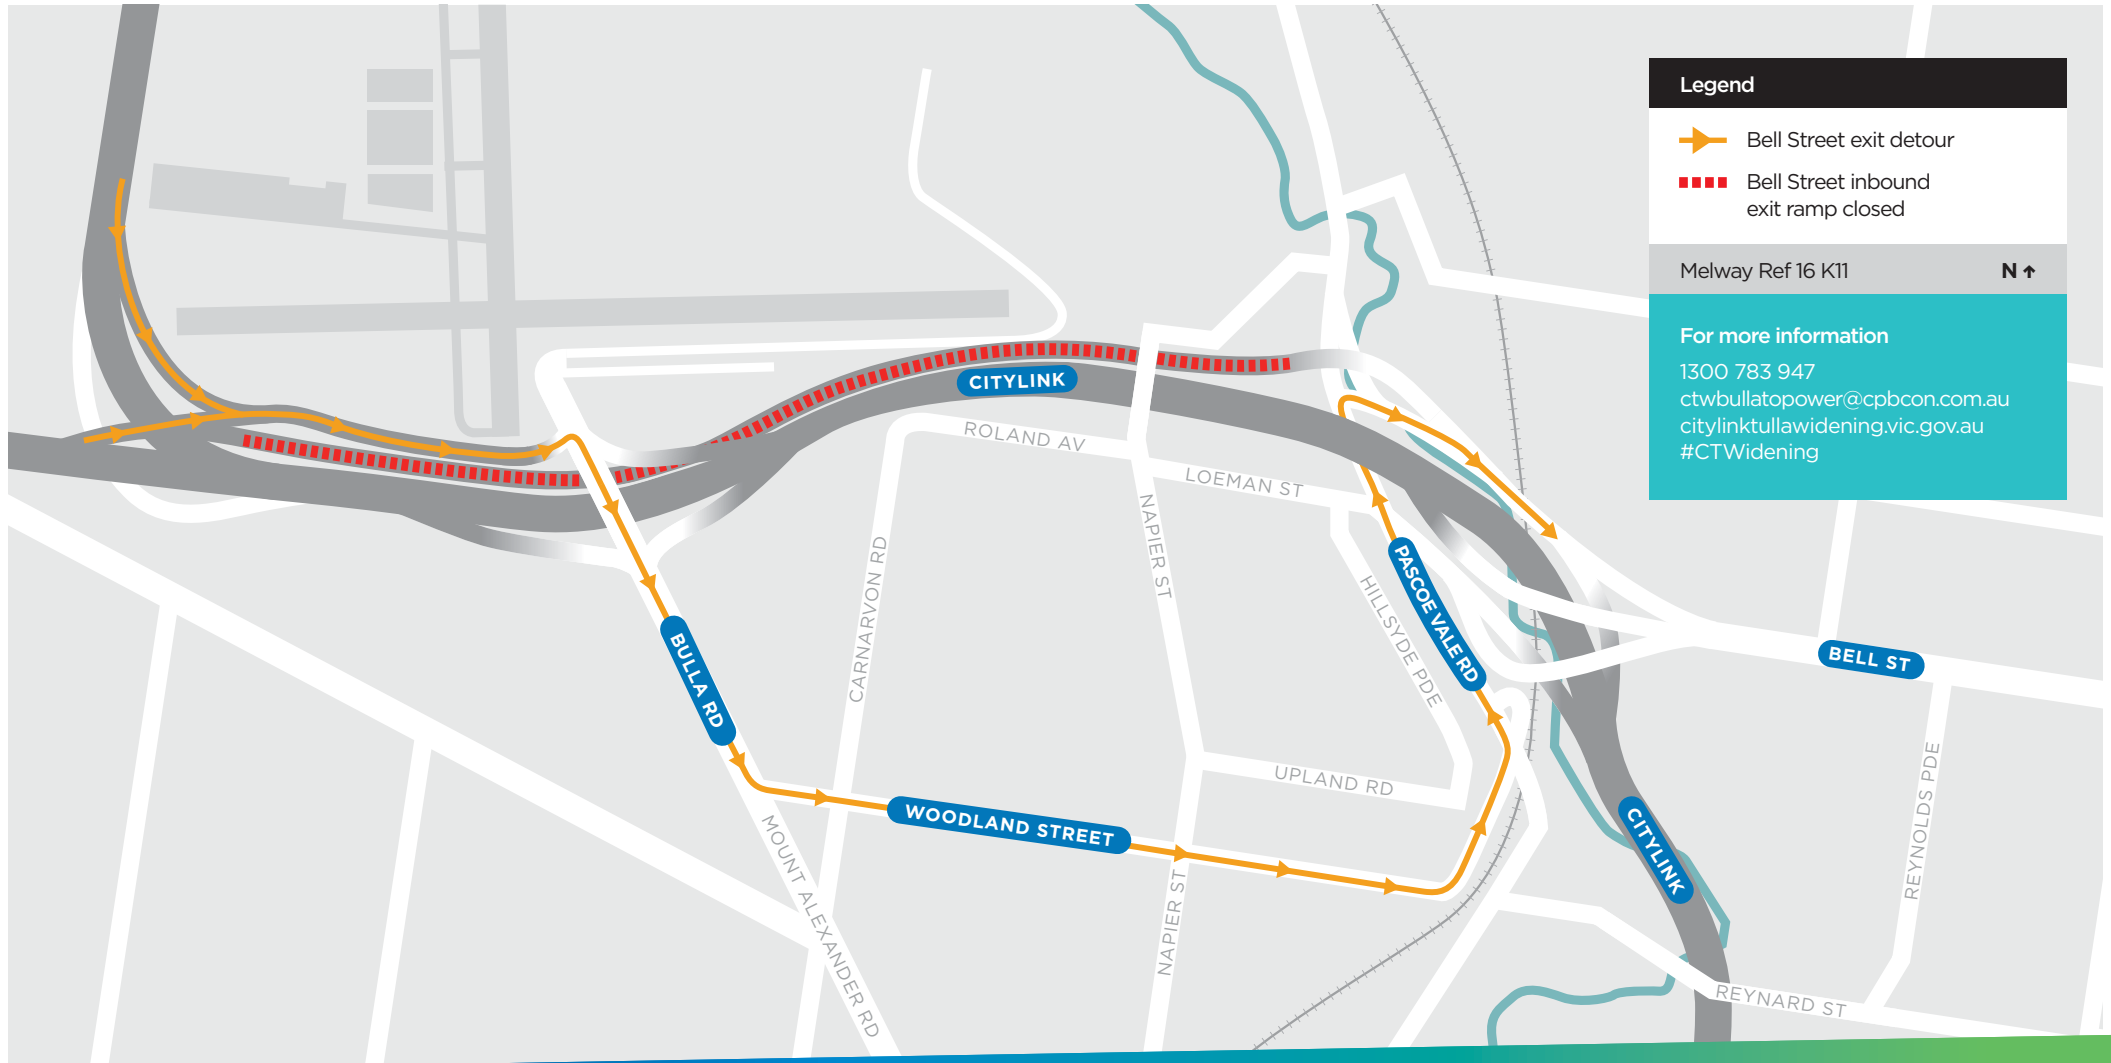

Bell Street inbound exit ramp closure

Temporary detour

CityLink Tulla Widening

Australian Government

BUILDING OUR FUTURE