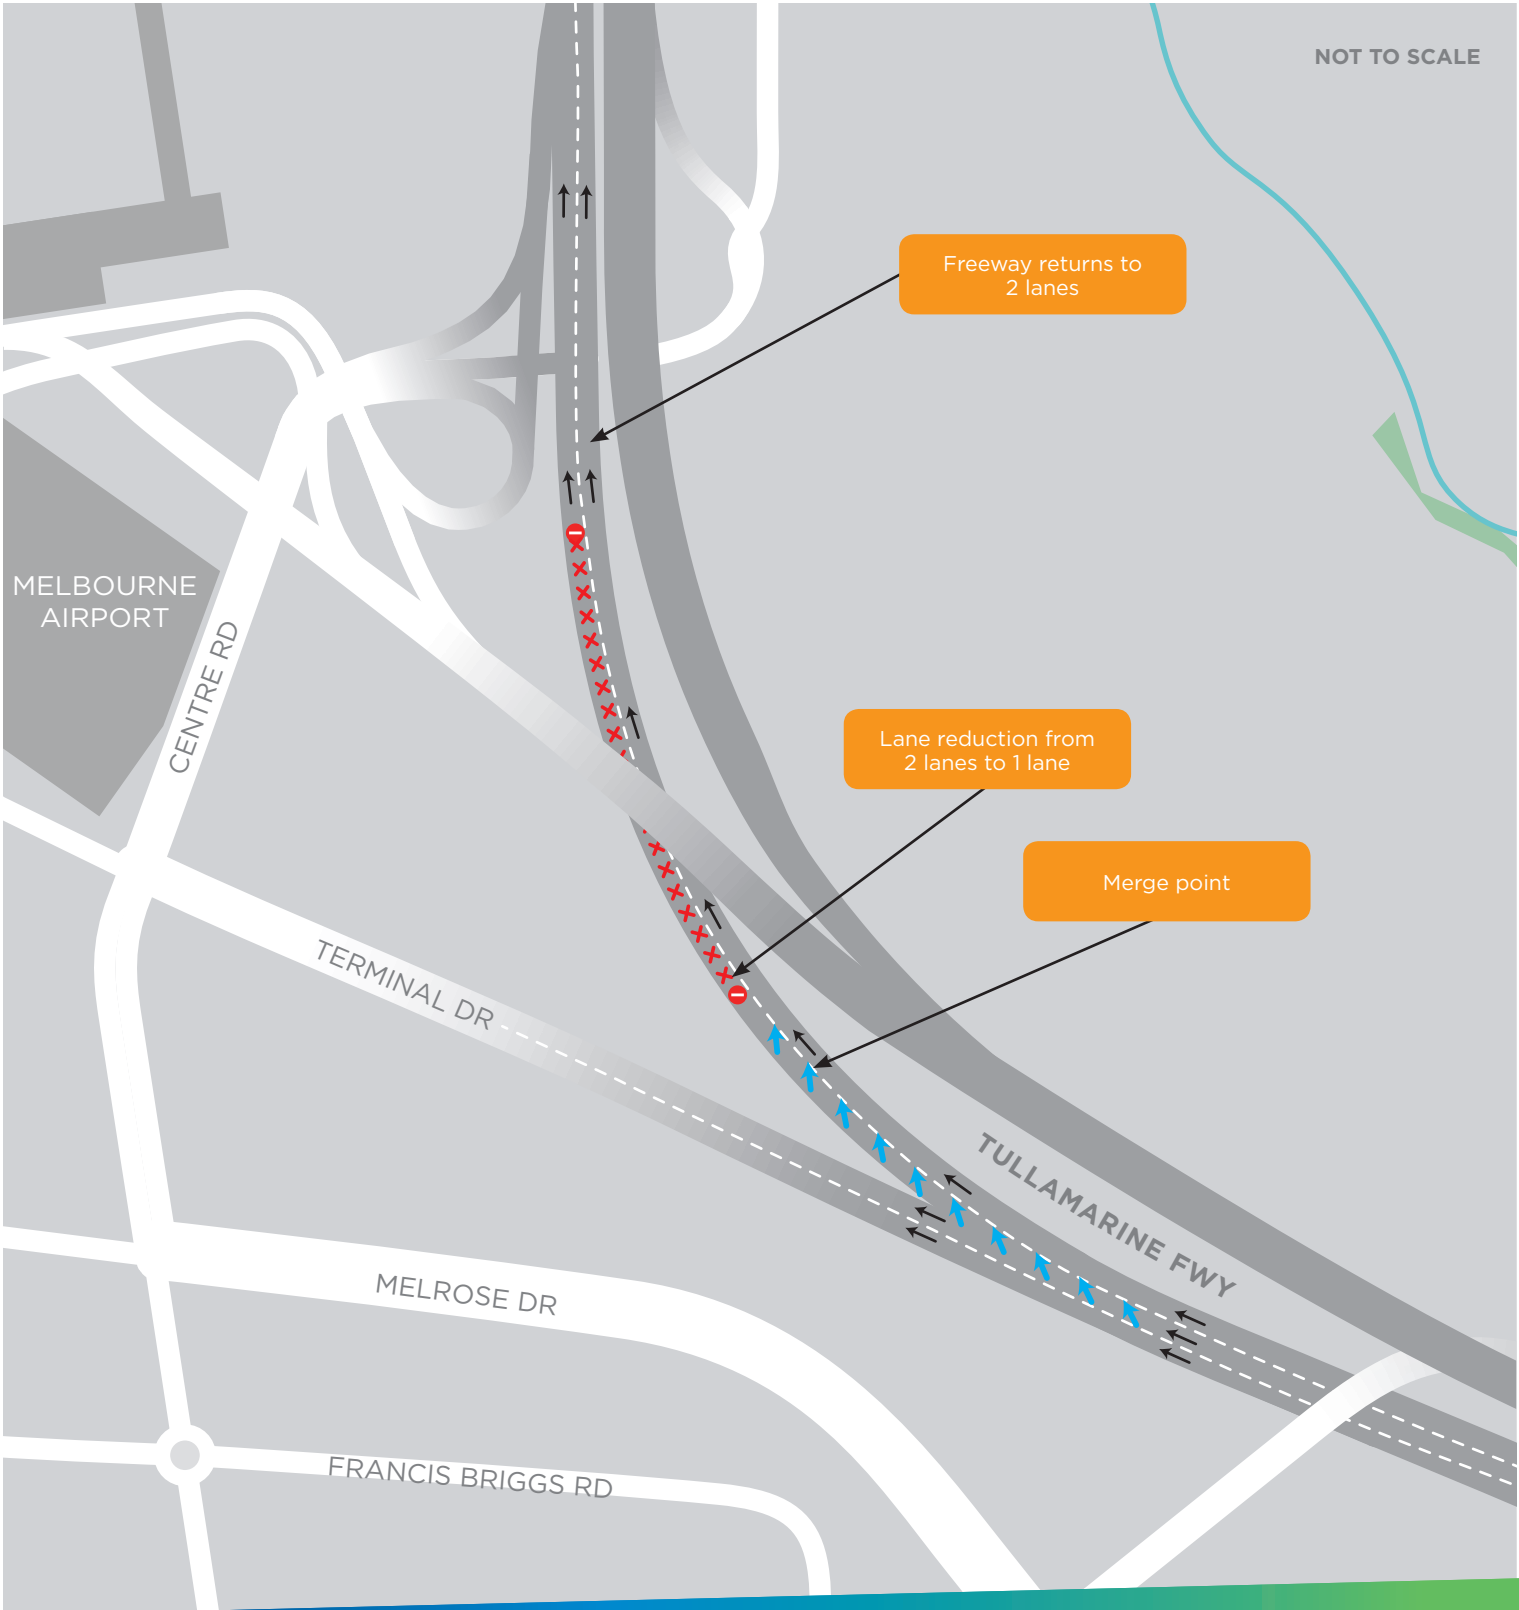

Sunbury Road outbound lane closure

CityLink Tulla Widening