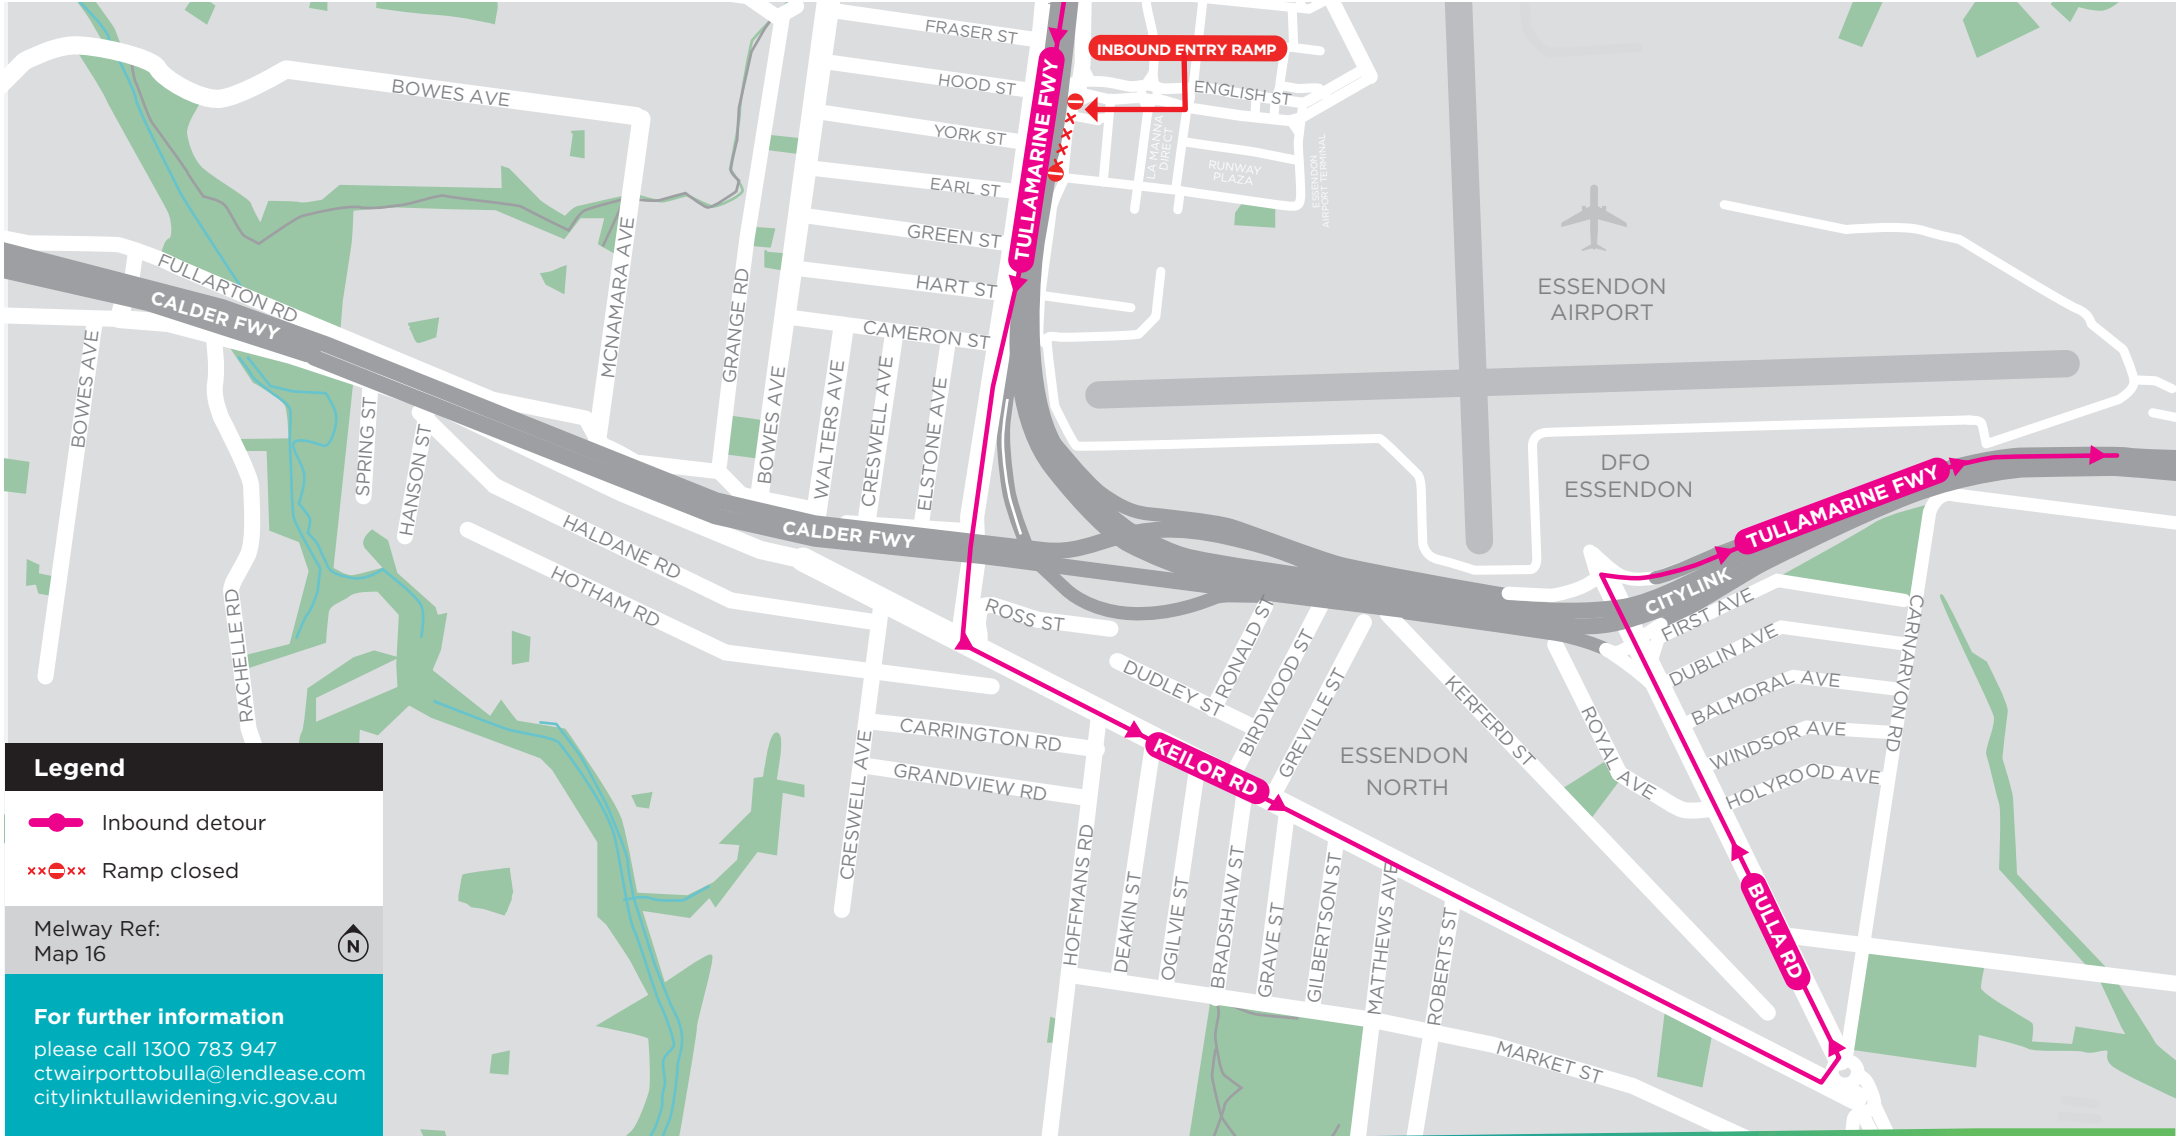

English Street inbound entry ramp closure detour

Legend

- Inbound detour
- Ramp closed

Melway Ref:
Map 16

For further information
please call 1300 783 947
ctwairporttobulla@lendlease.com
citylinktullawidening.vic.gov.au