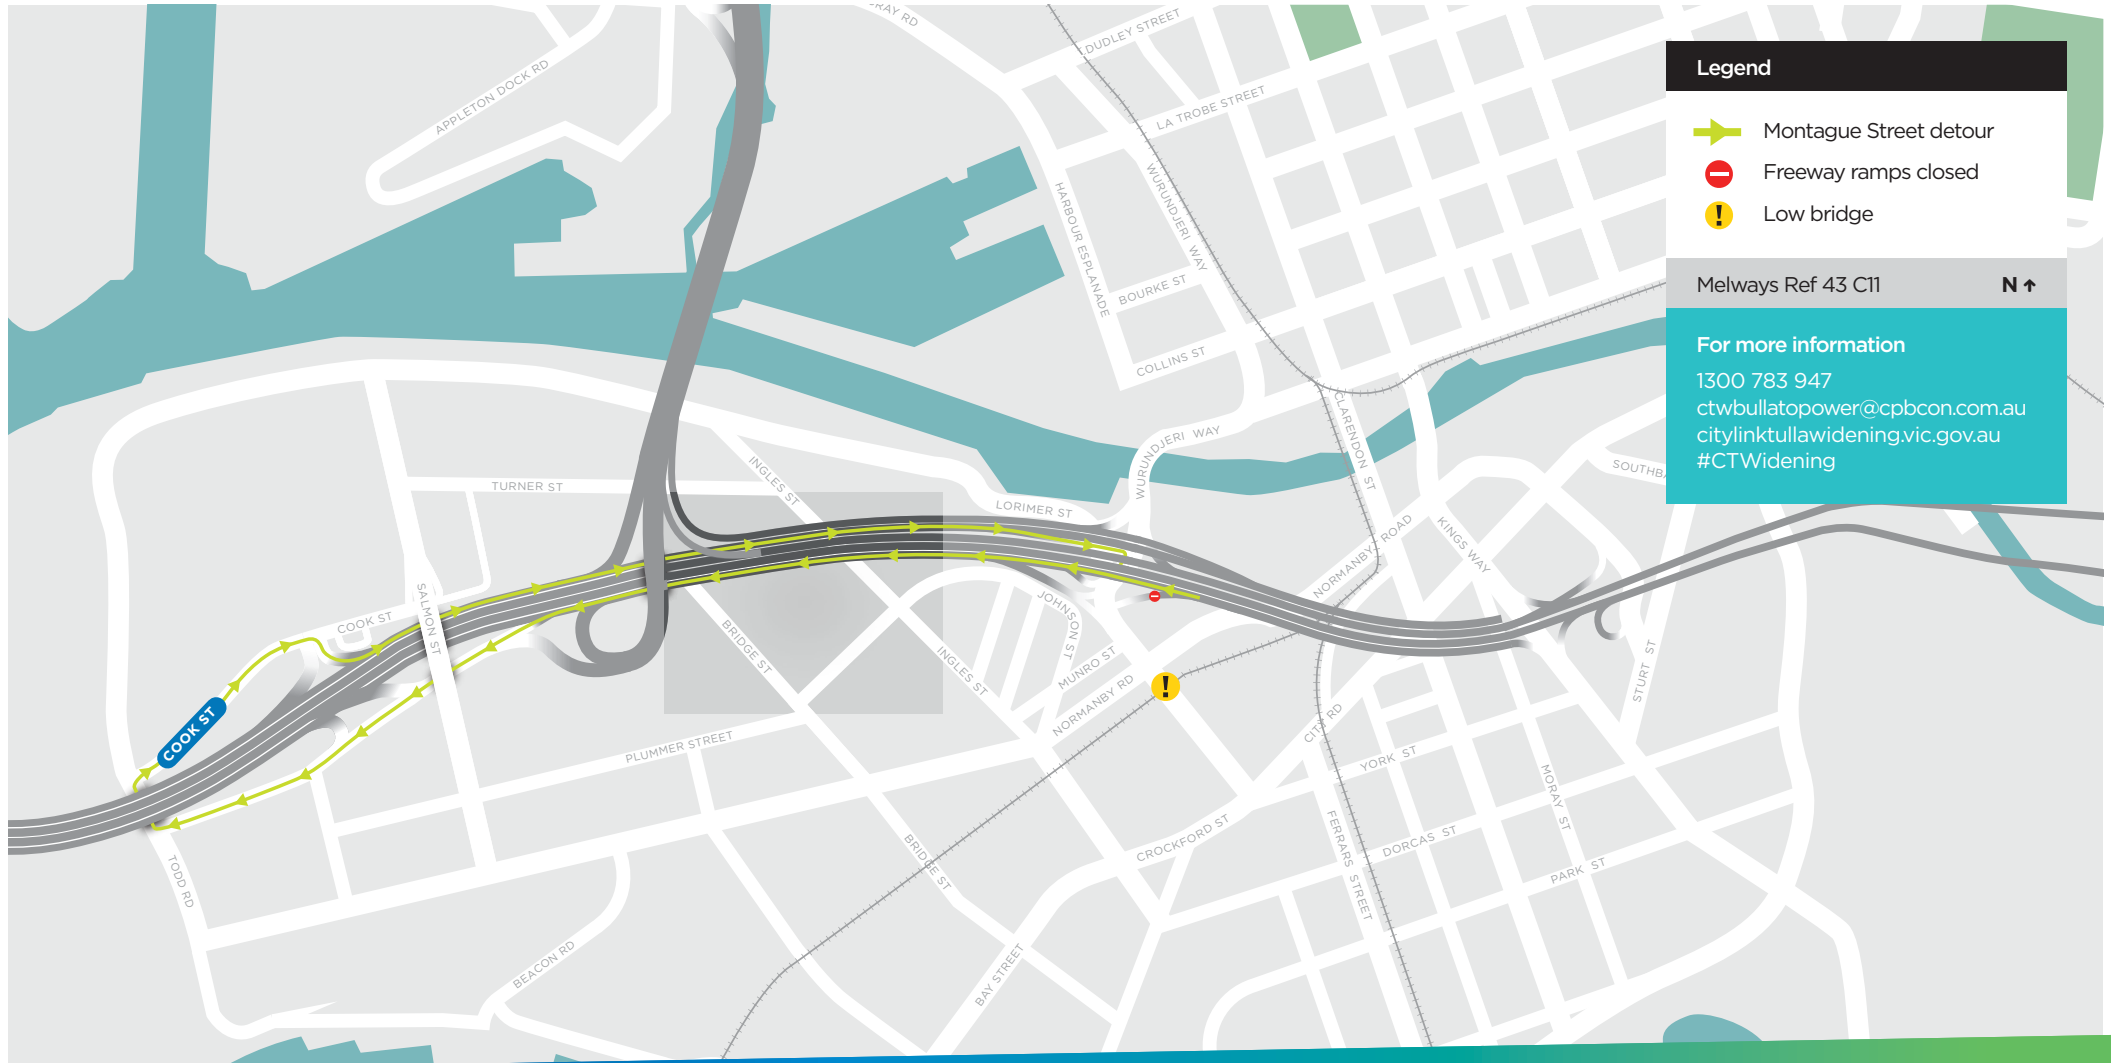

# Montague Street westbound exit ramp

Temporary Detour

CityLink Tulla Widening

Australian Government

BUILDING OUR FUTURE