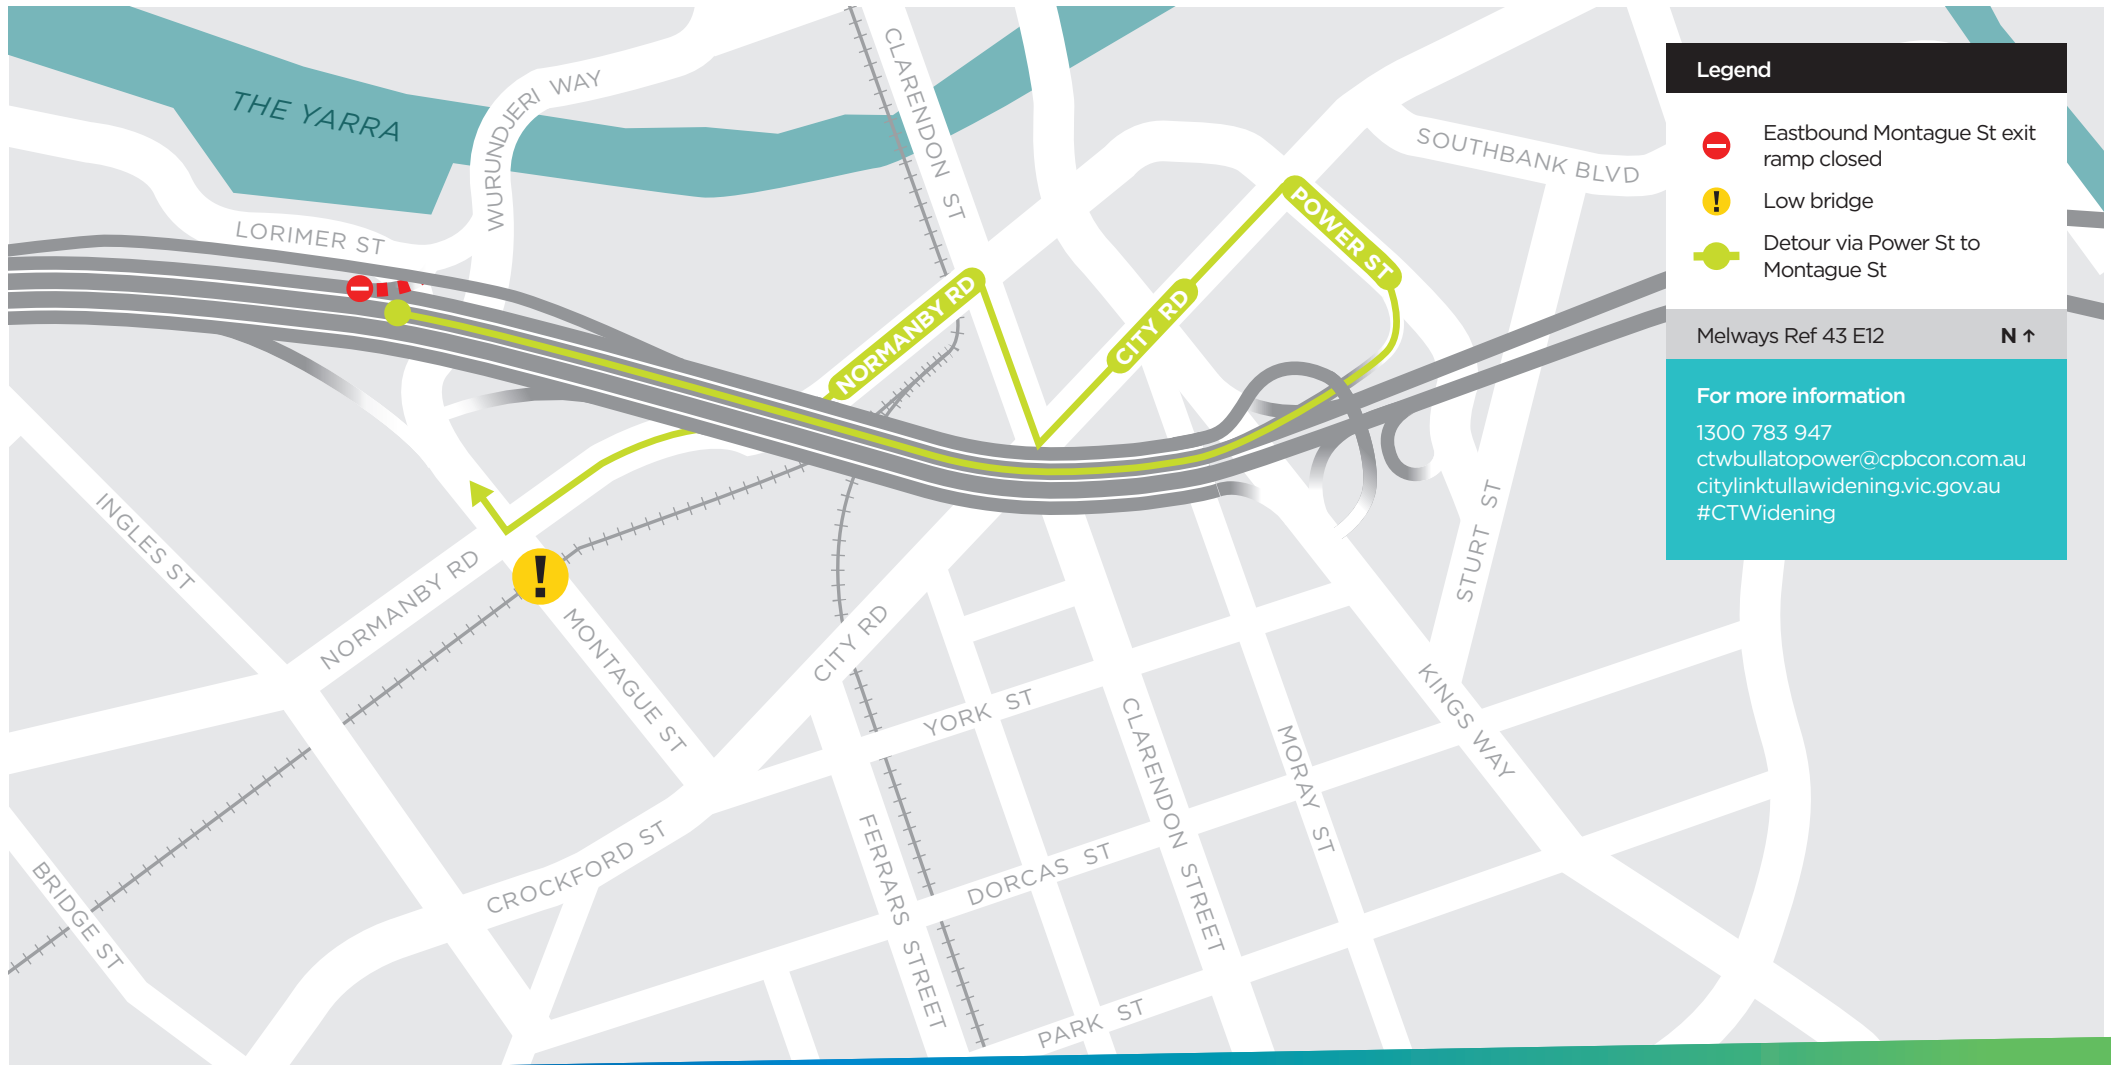

West Gate Freeway Montague St Exit Ramp Closure

Temporary Detour

CityLink Tulla Widening

Australian Government

BUILDING OUR FUTURE