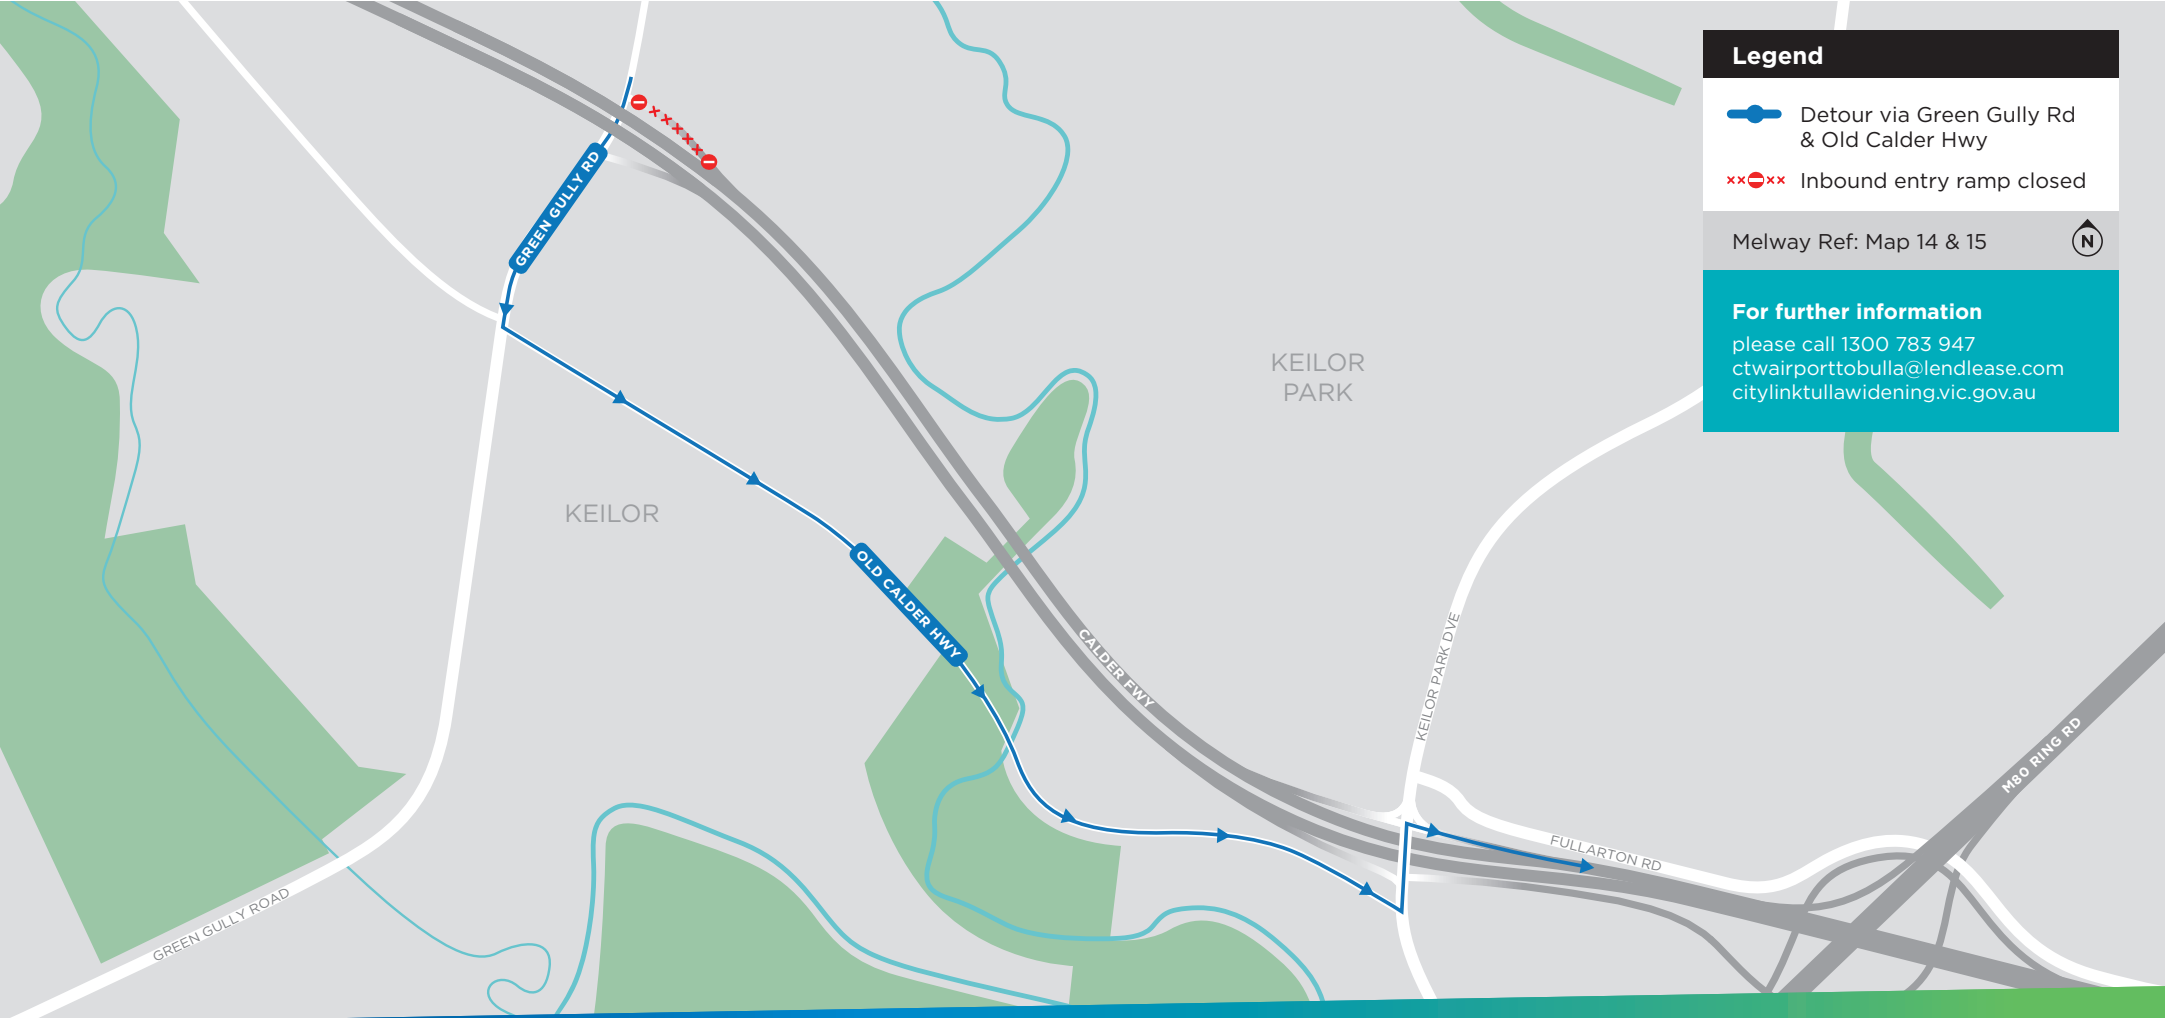

Green Gully Road inbound entry ramp to the Calder Freeway closure detour

CityLink Tulla Widening