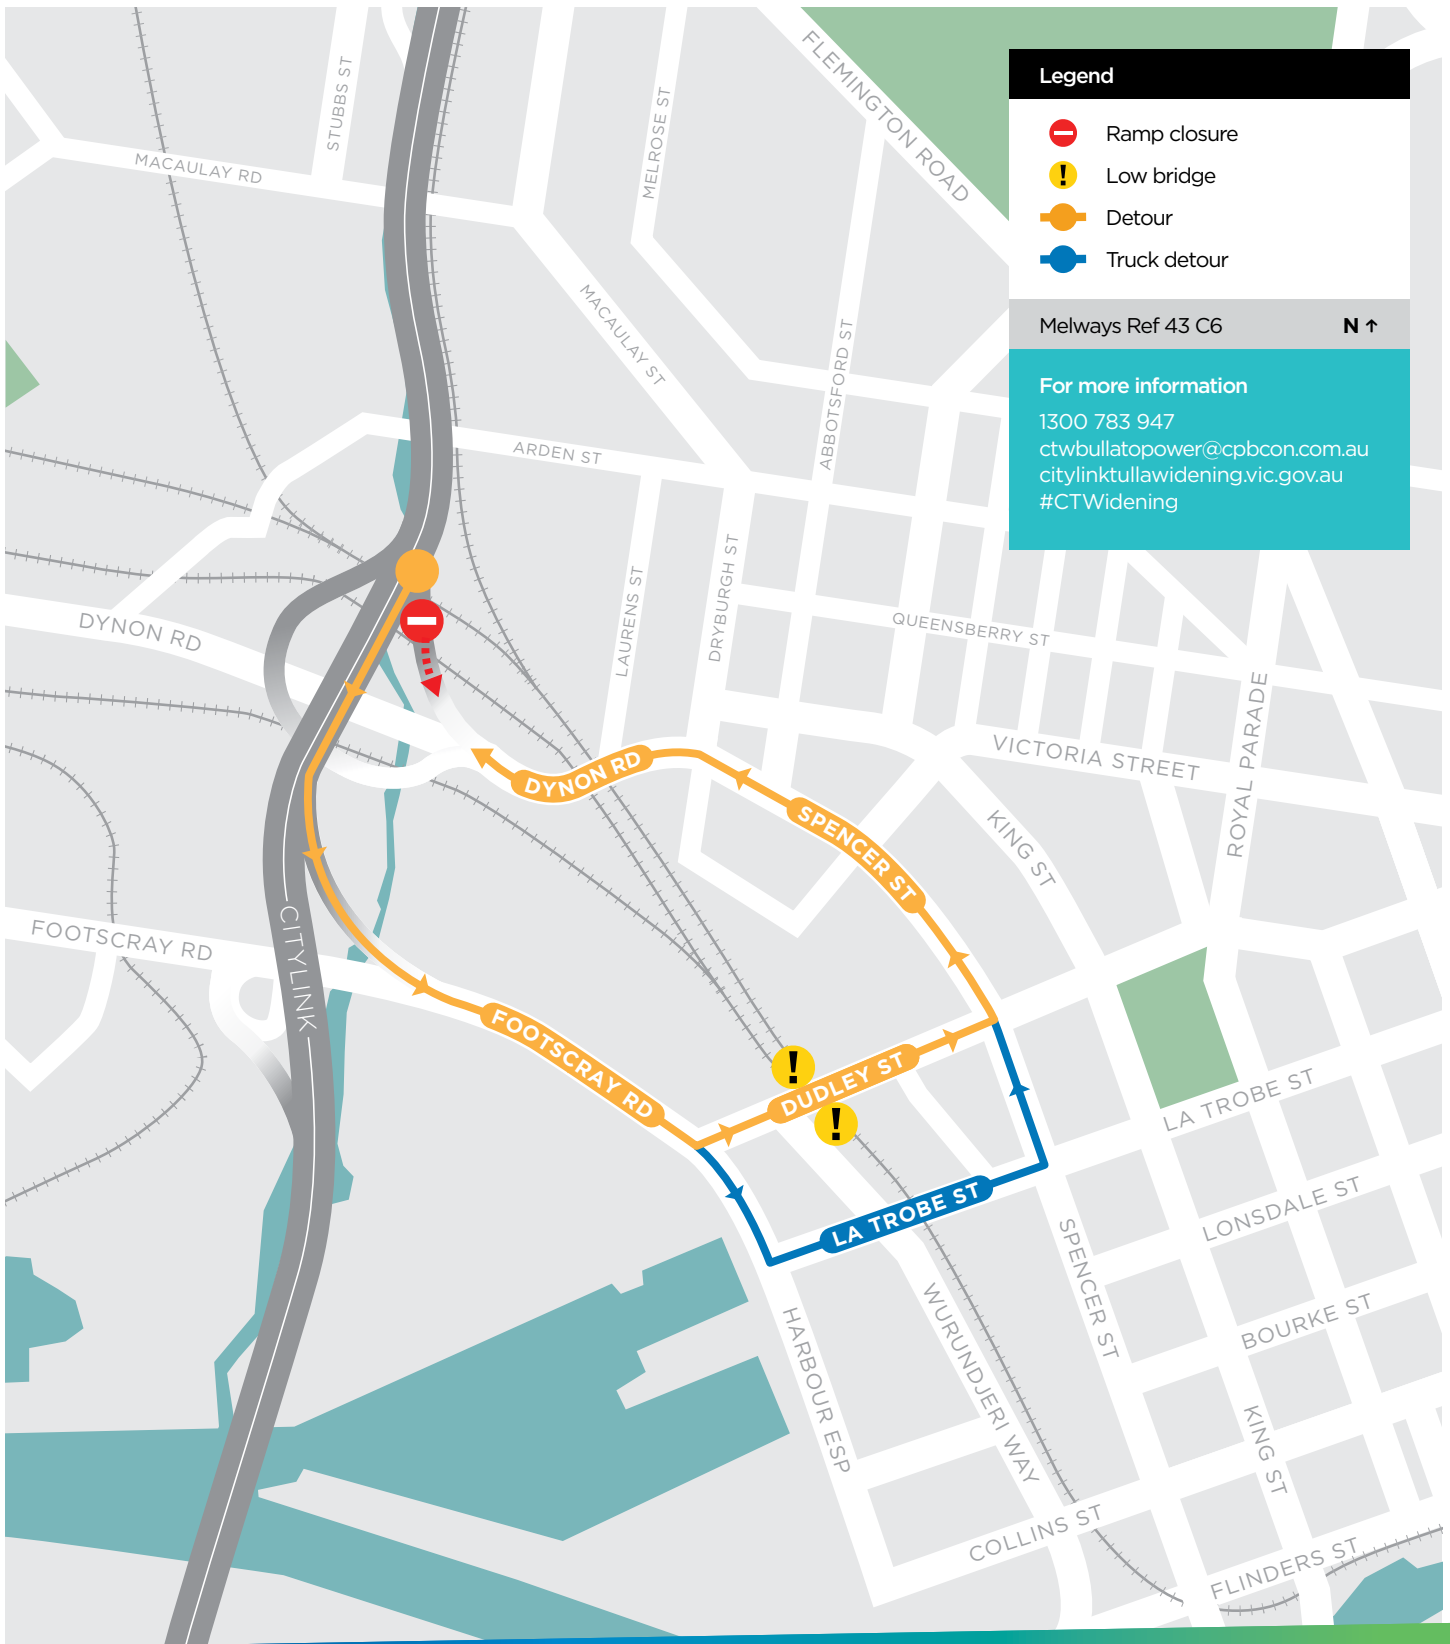

# Dynon Rd Inbound Exit Ramp

Temporary detour

CityLink Tulla Widening

Australian Government

**BUILDING OUR FUTURE**