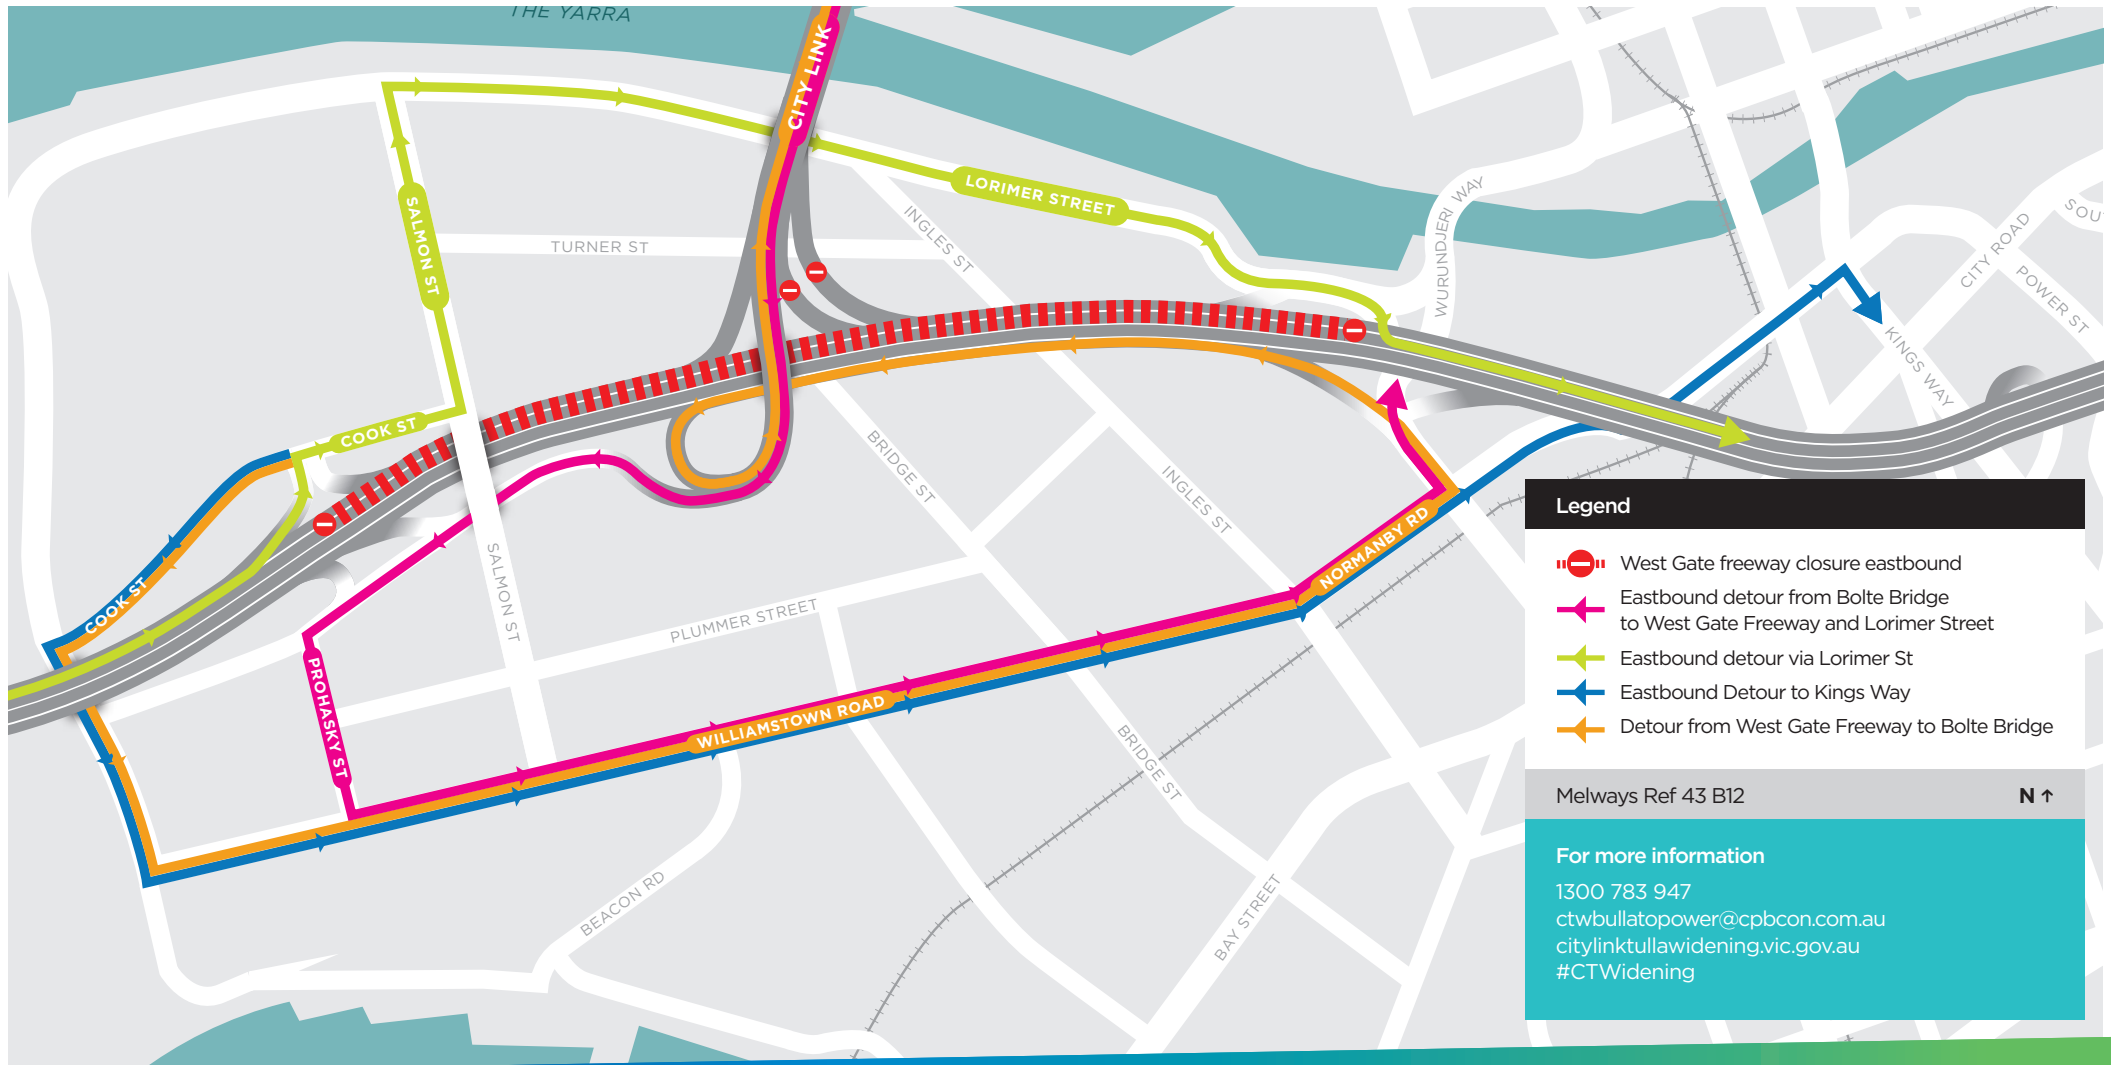

West Gate Freeway Closure Eastbound

Cook Street to Montague Street eastbound detour

Legend

- West Gate freeway closure eastbound
- Eastbound detour from Bolte Bridge to West Gate Freeway and Lorimer Street
- Eastbound detour via Lorimer Street
- Eastbound Detour to Kings Way
- Detour from West Gate Freeway to Bolte Bridge