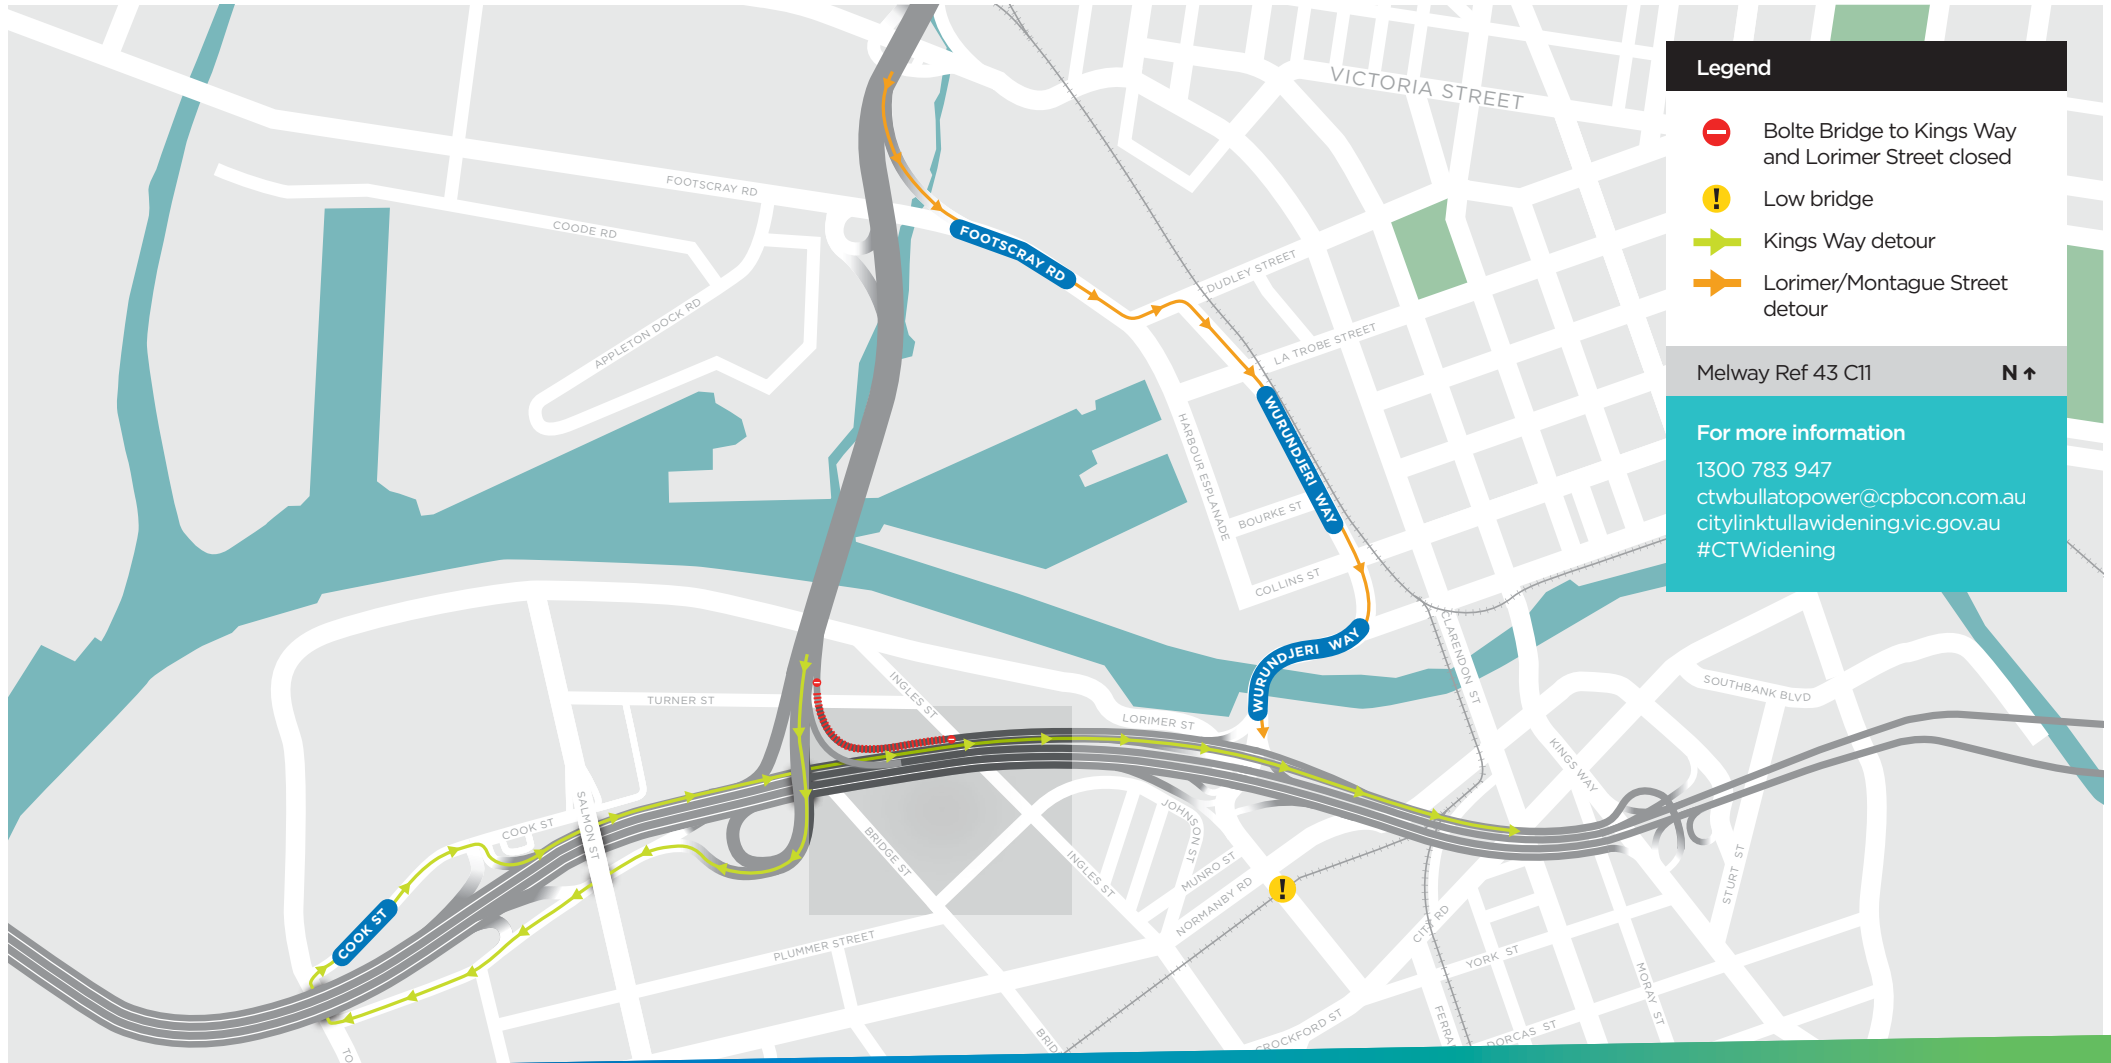

# Bolte Bridge to Kings Way and Lorimer Street

Temporary detours

CityLink Tulla Widening

Australian Government

BUILDING OUR FUTURE