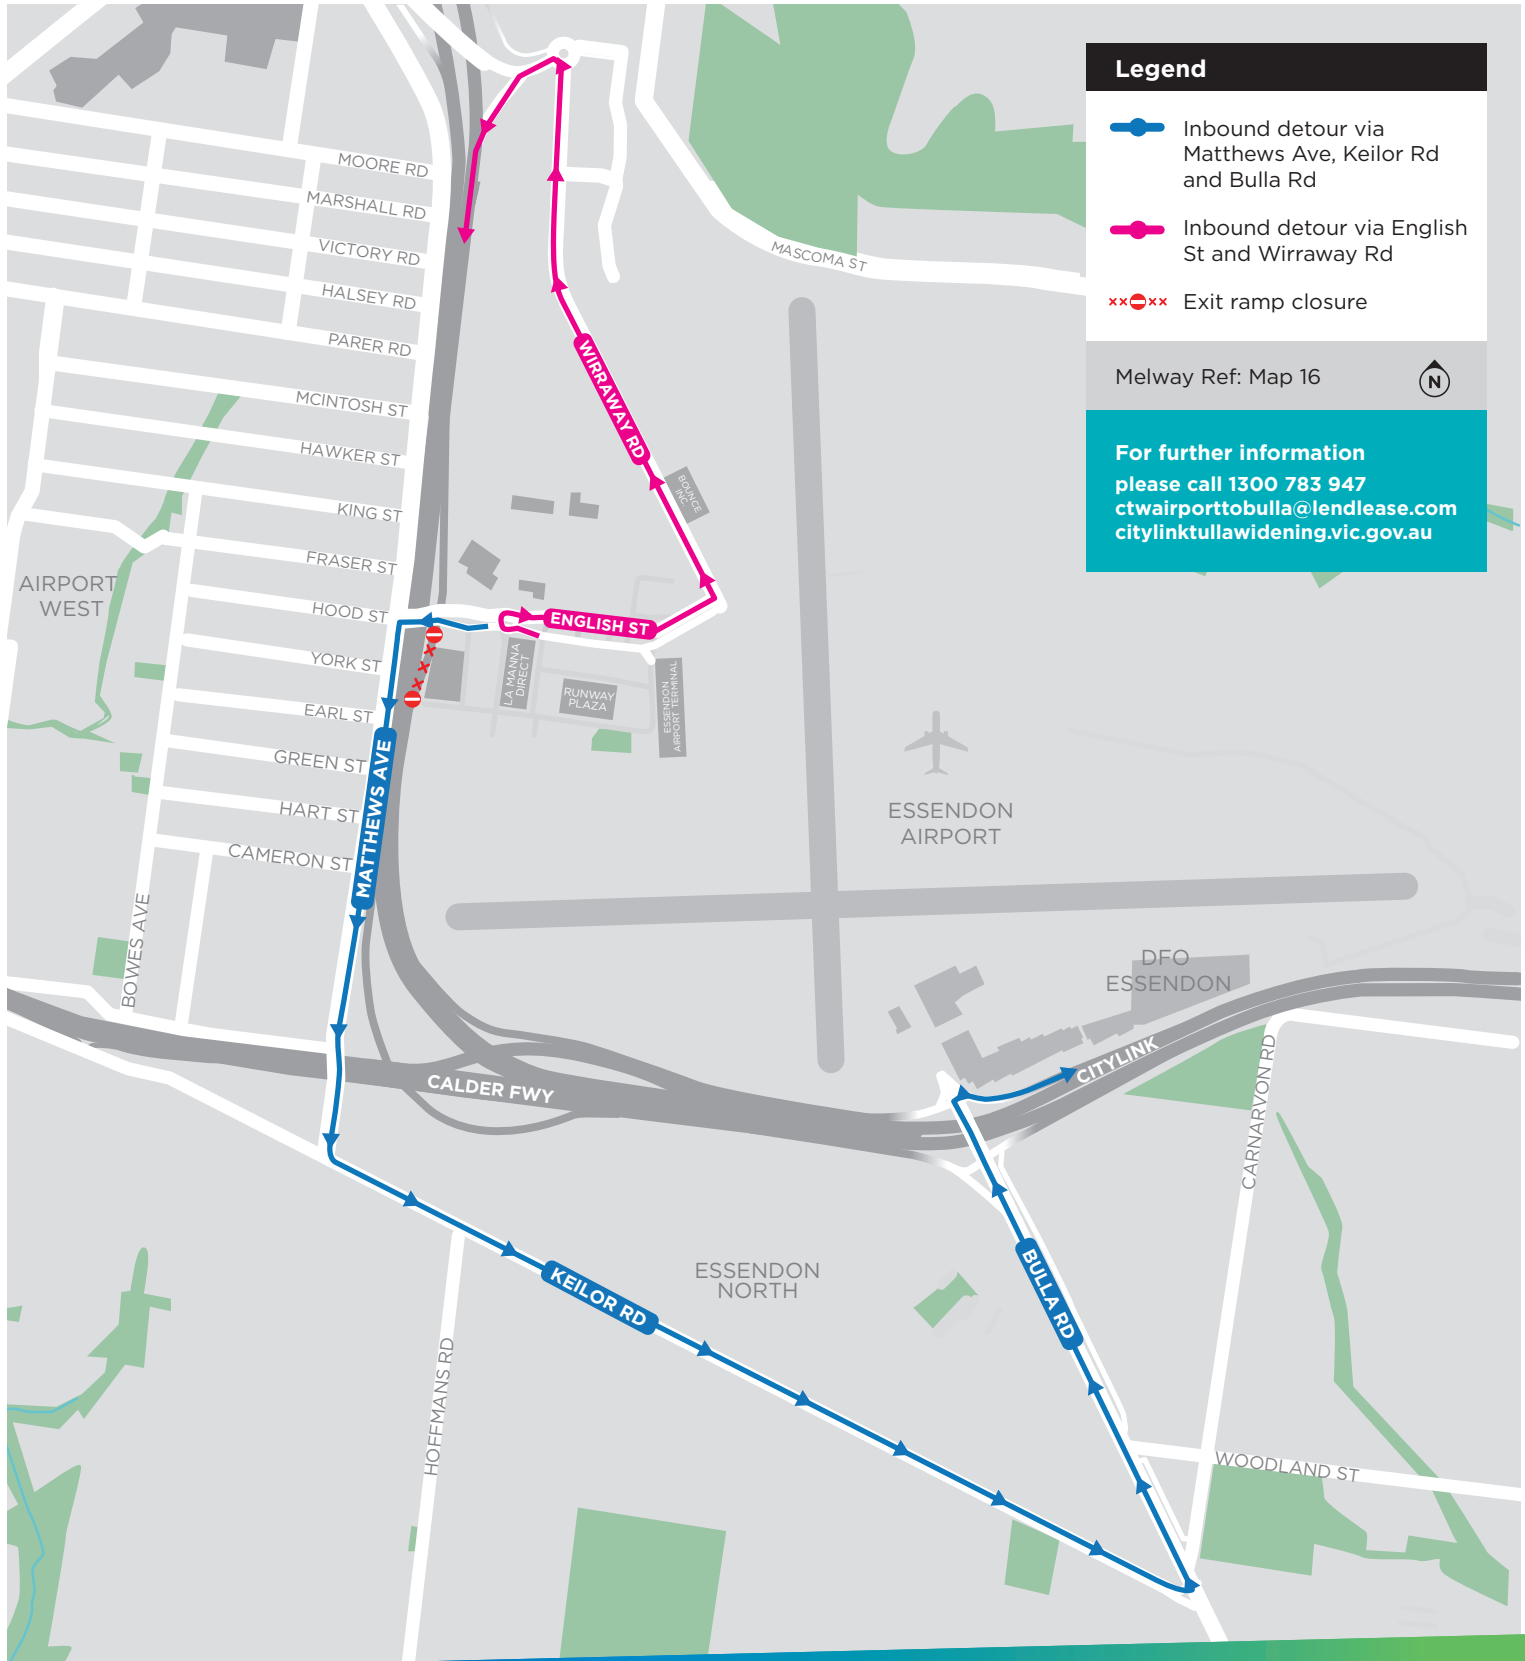

# English Street inbound entry ramp closure

CityLink Tulla Widening

Australian Government

BUILDING OUR FUTURE