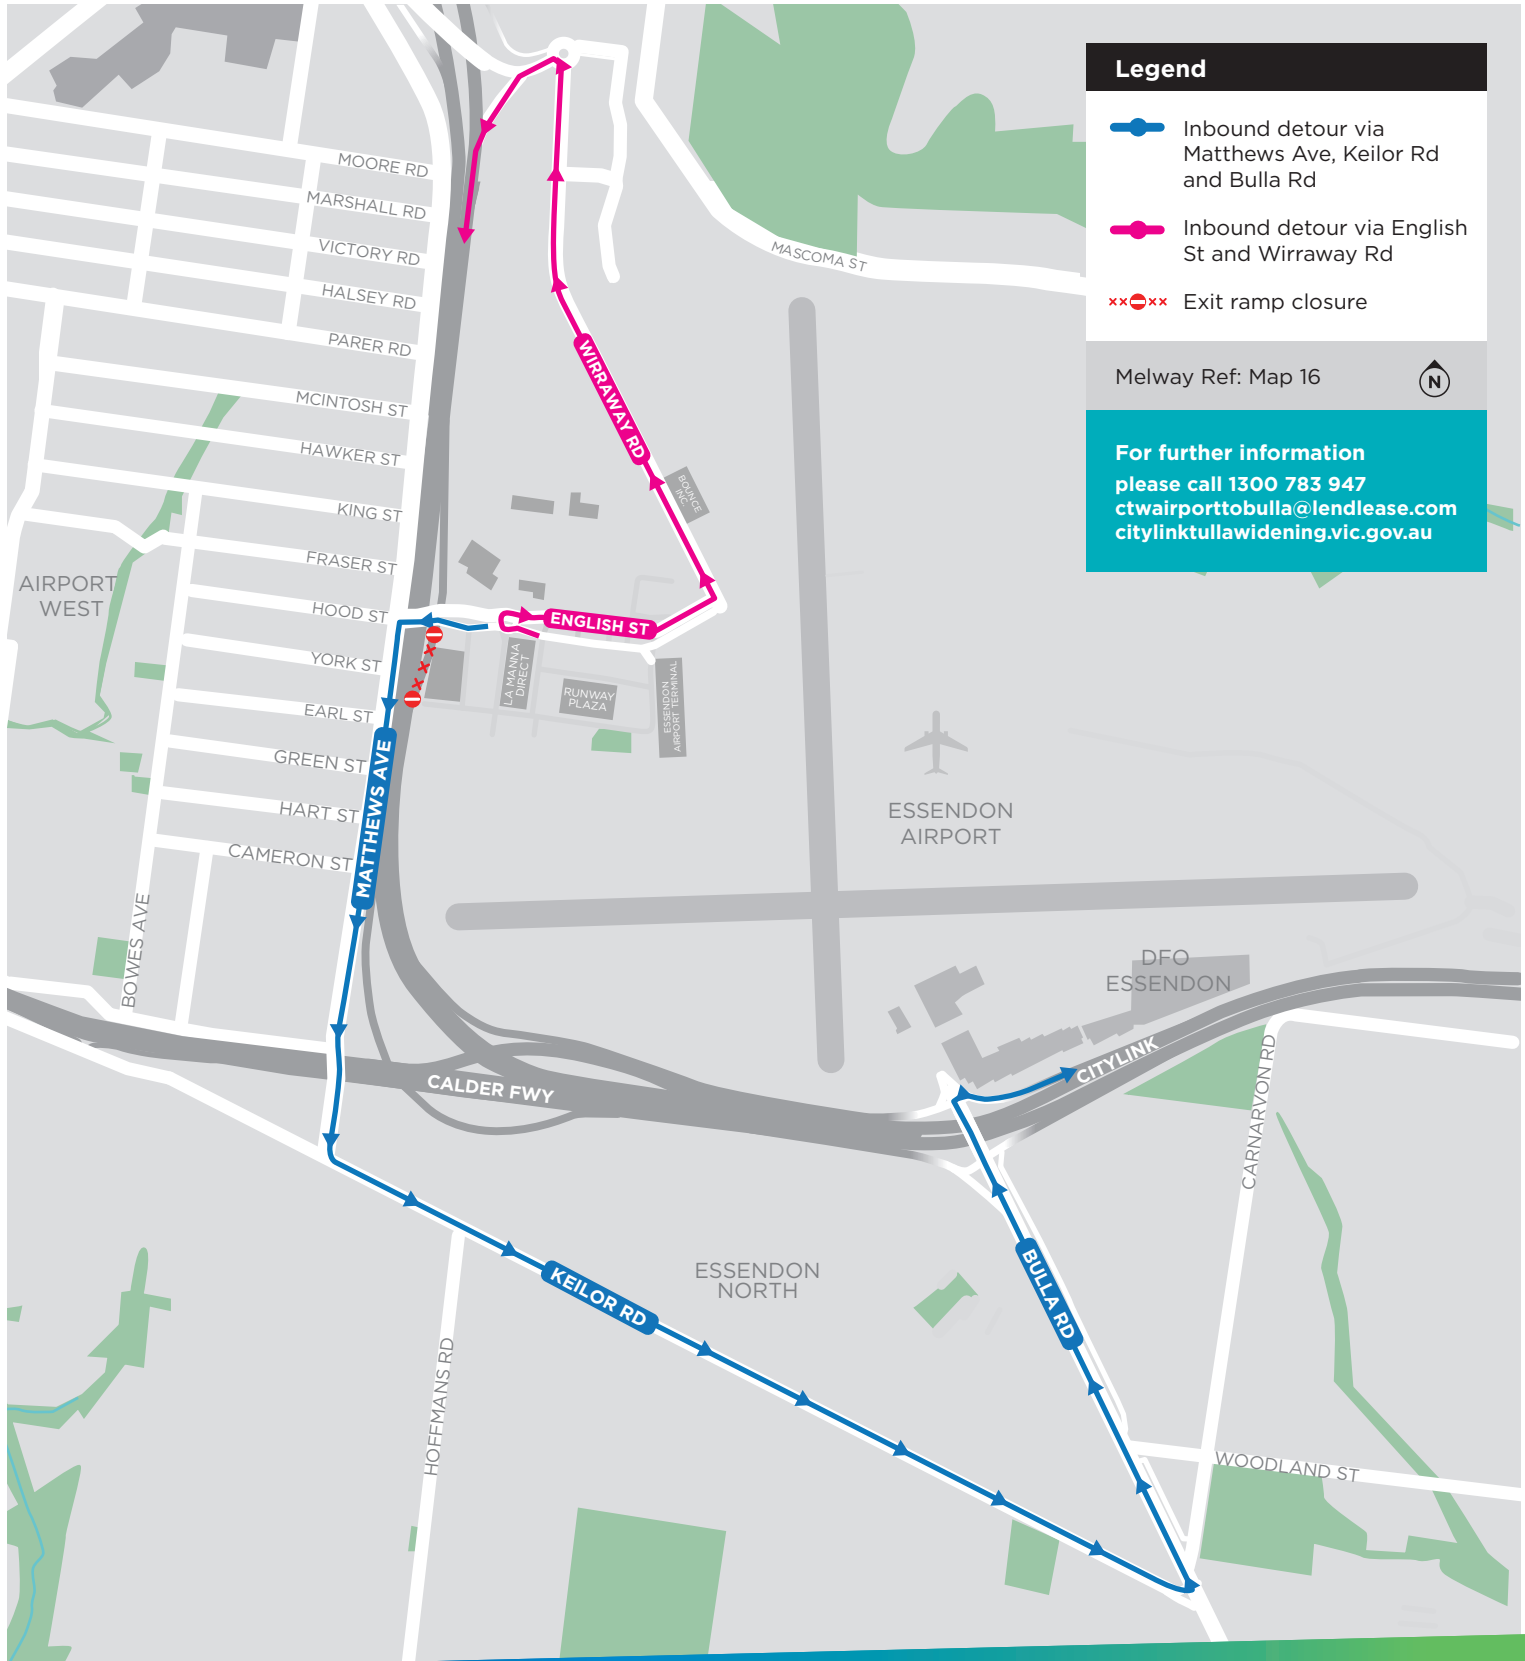

English Street inbound entry ramp closure

CityLink Tulla Widening

Australian Government

BUILDING OUR FUTURE