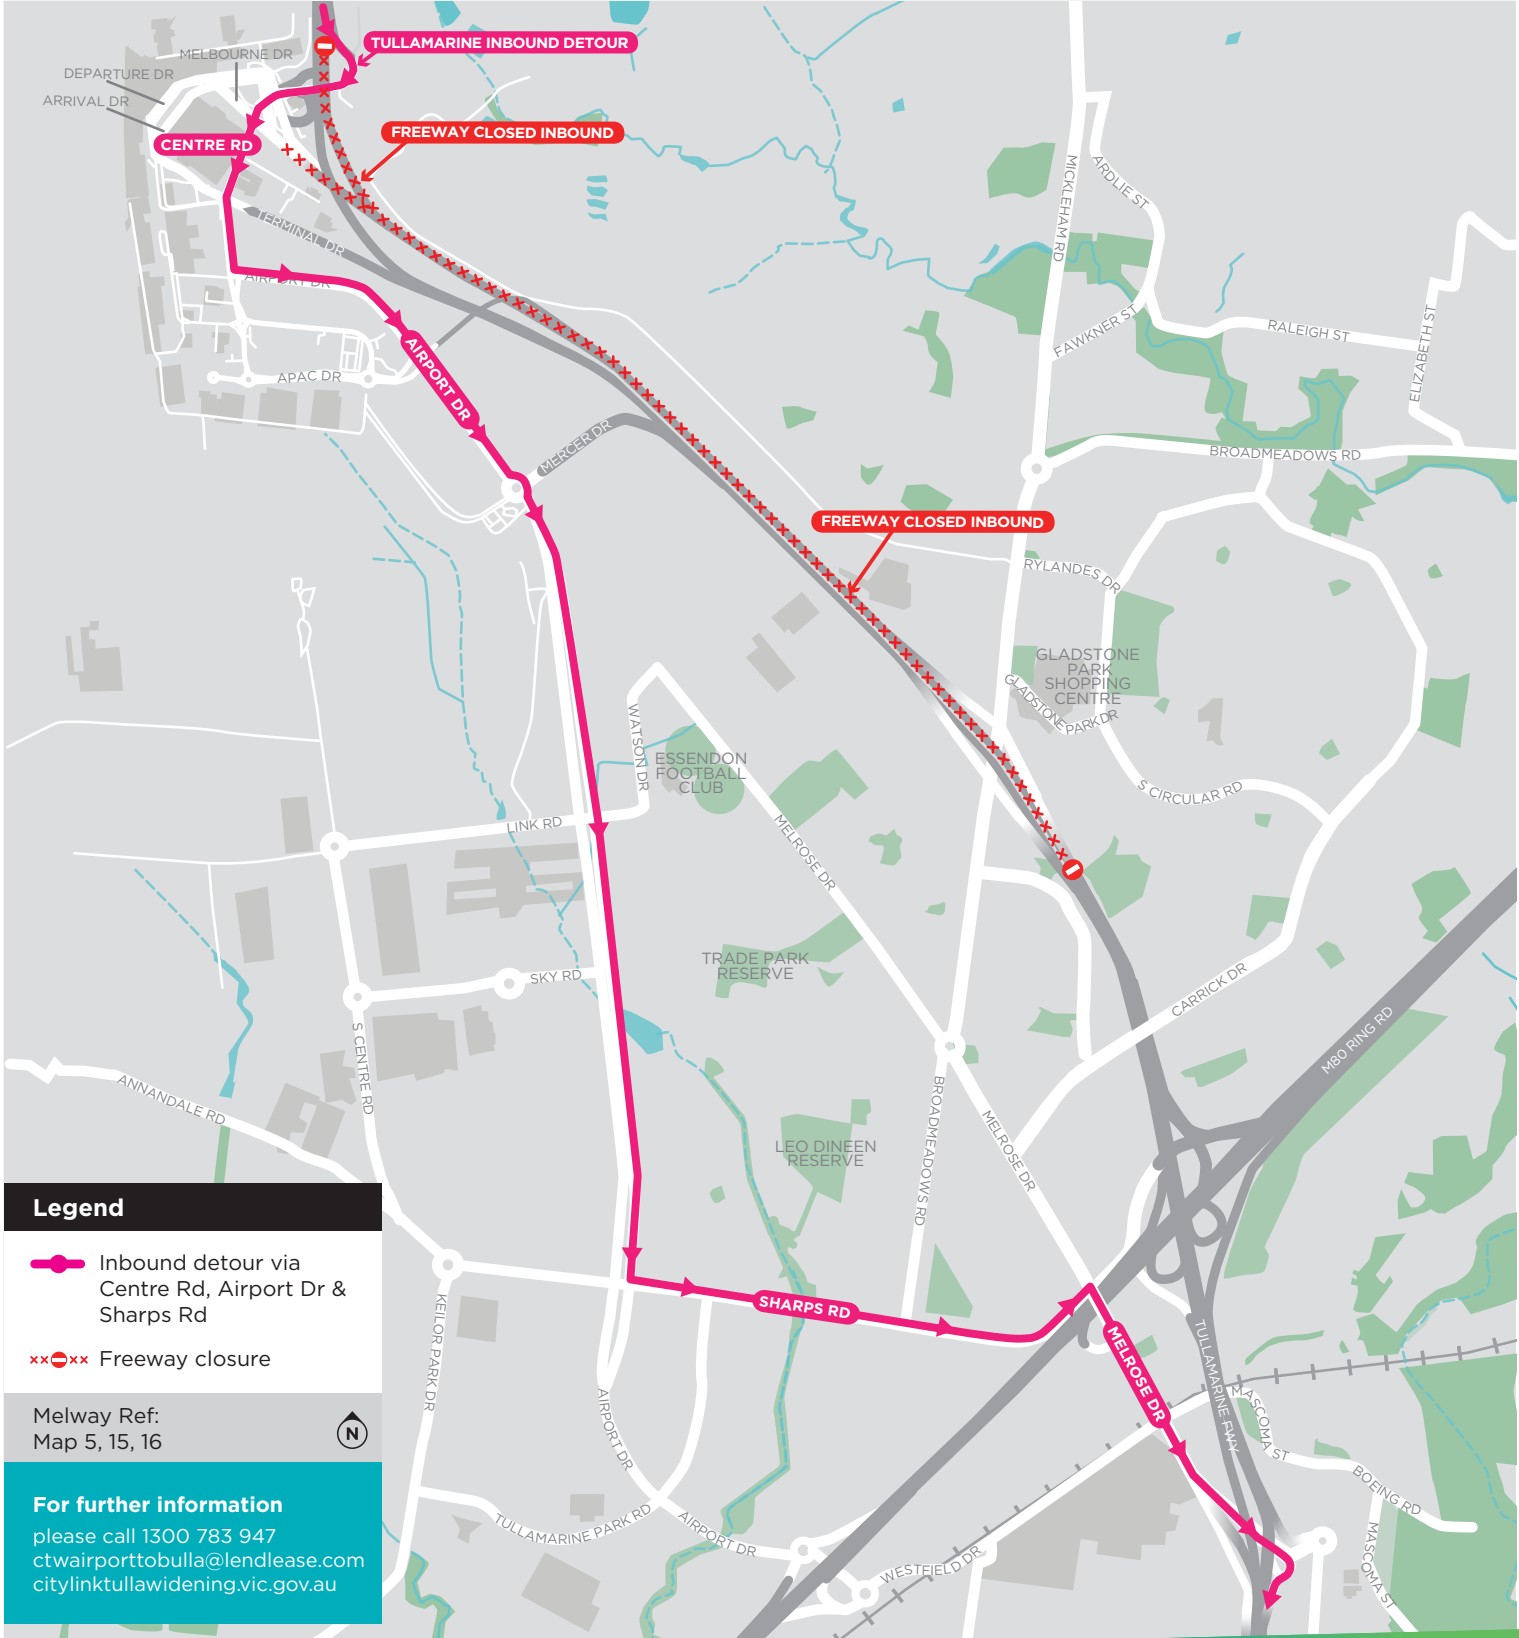

Tullamarine Freeway inbound closure Melbourne Airport to Mickleham Rd

CityLink Tulla Widening

Australian Government

BUILDING OUR FUTURE