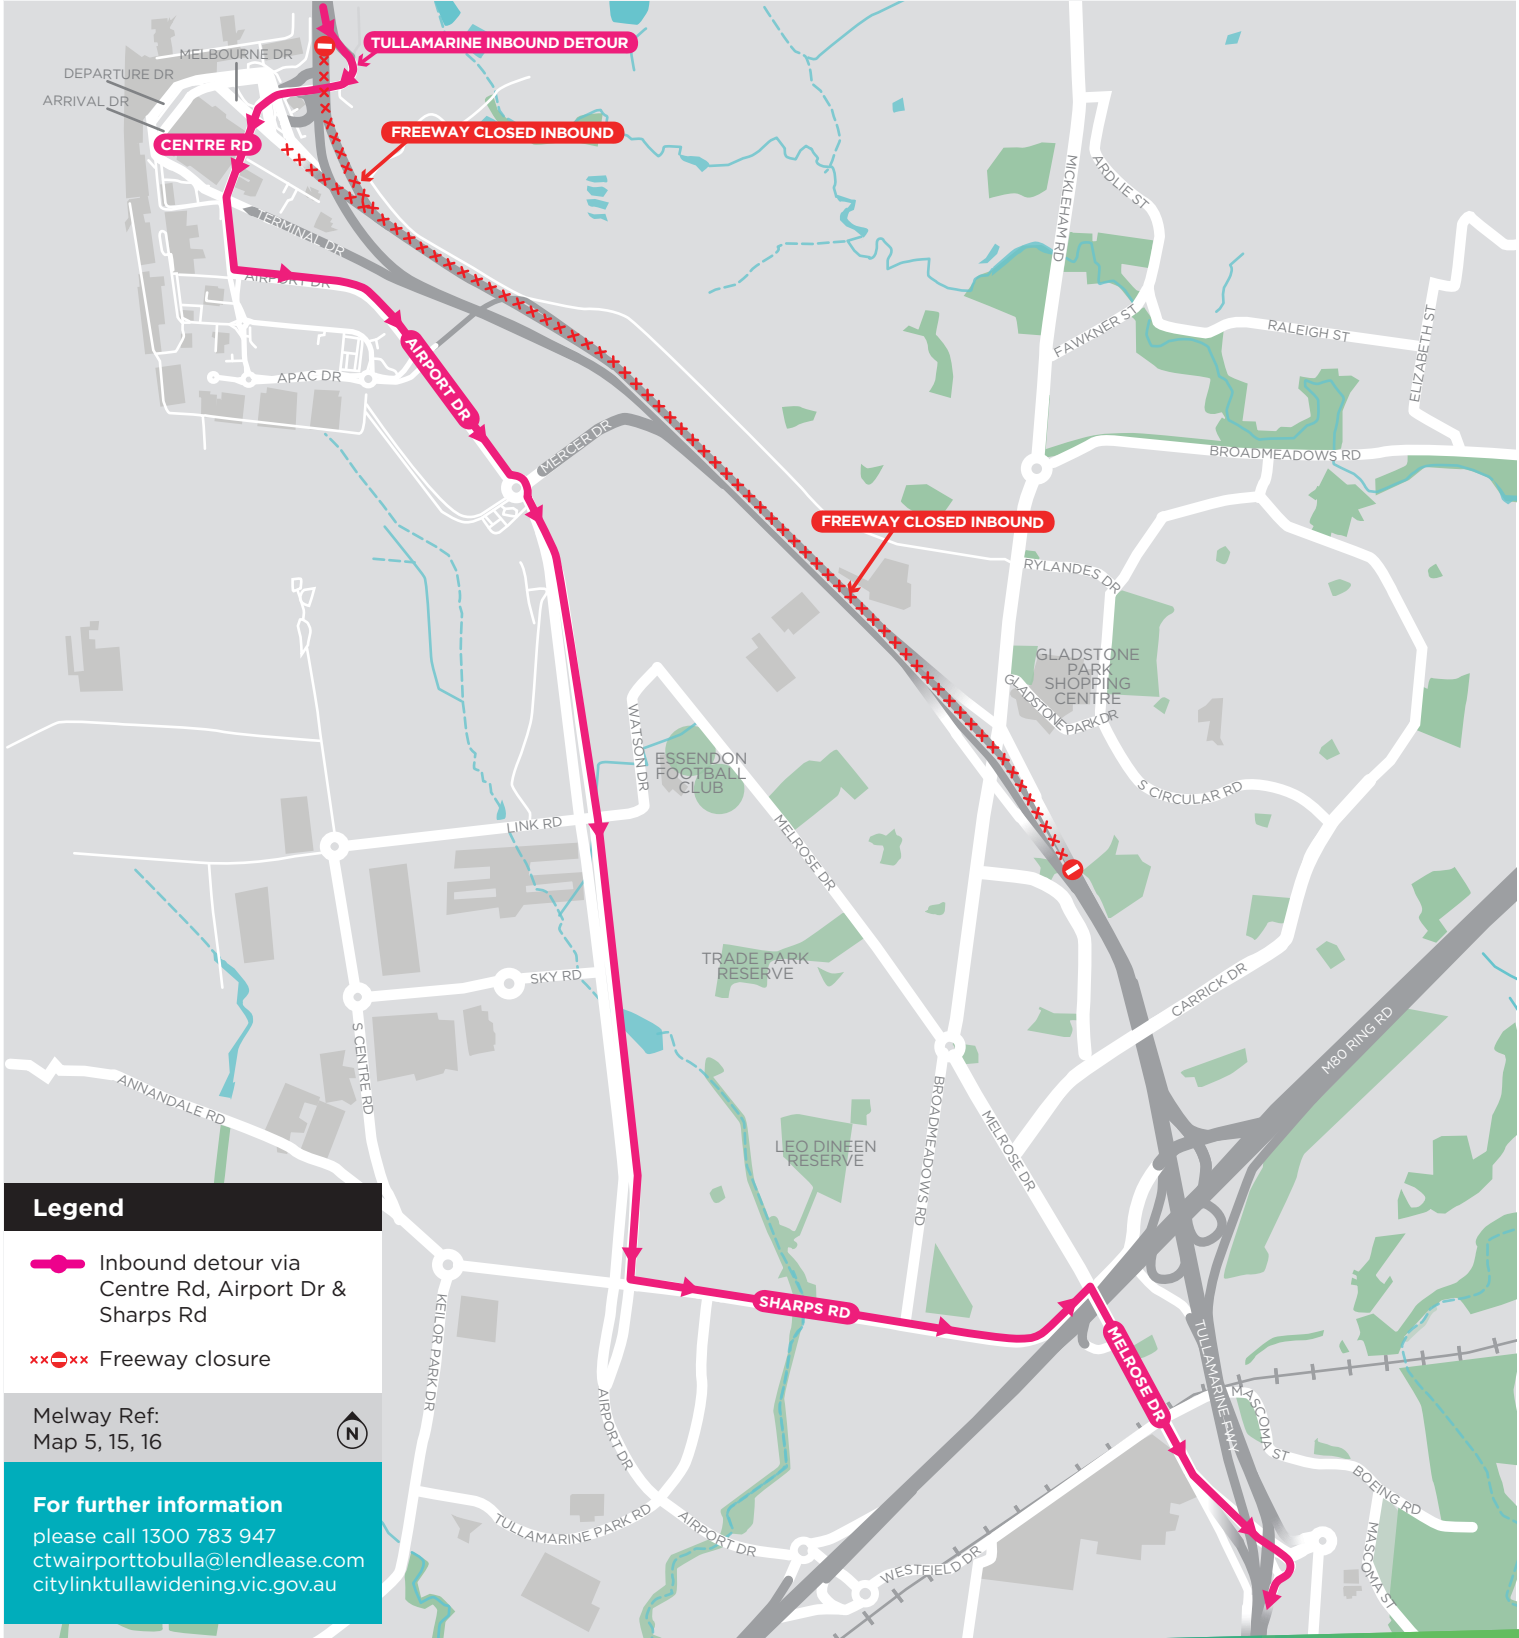

# Tullamarine Freeway inbound closure Melbourne Airport to Mickleham Rd

CityLink Tulla Widening

Australian Government

BUILDING OUR FUTURE