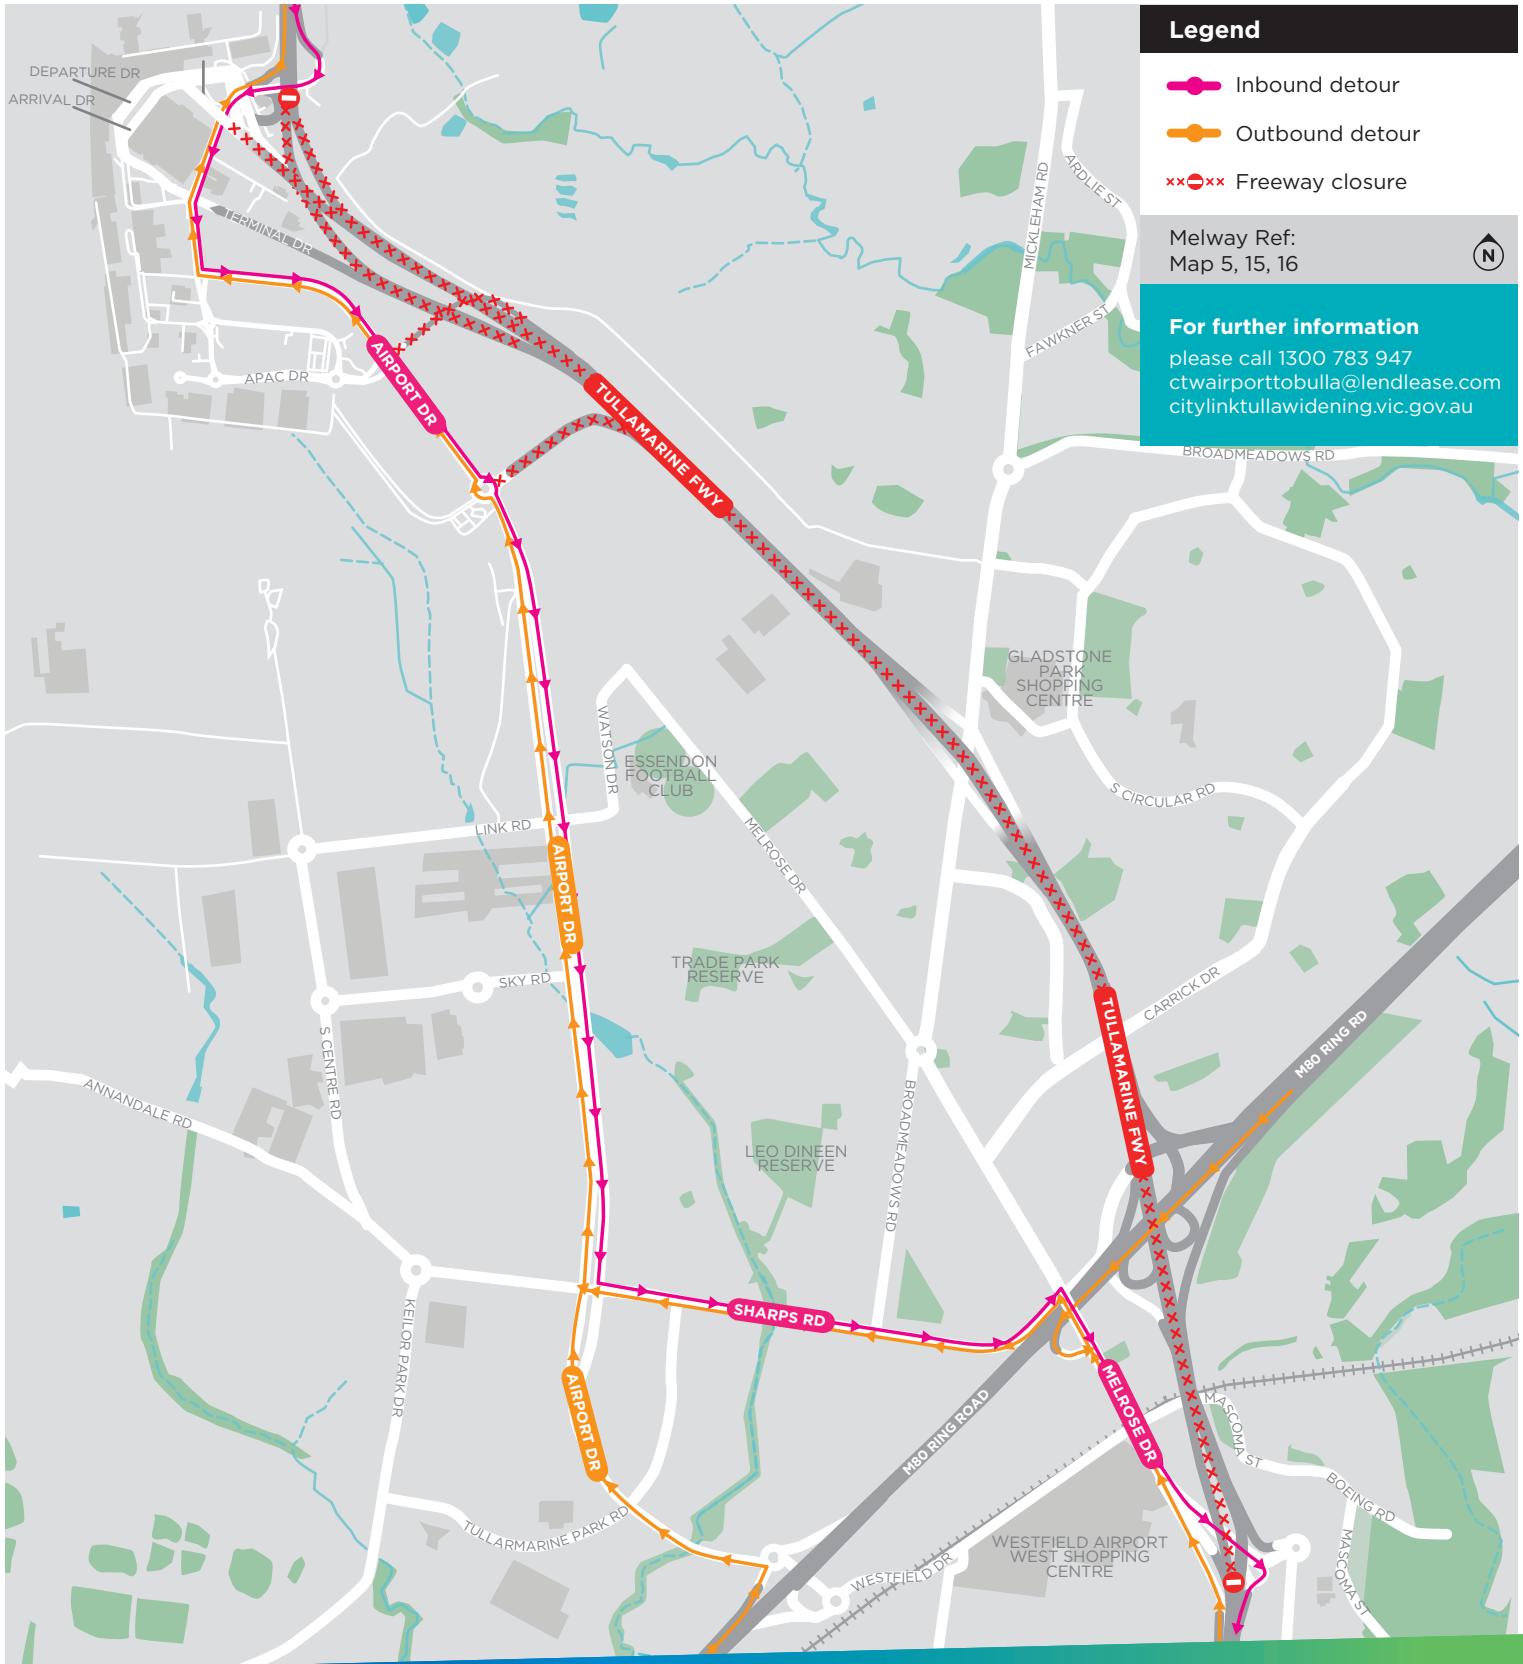

Tullamarine full freeway closure Melrose Drive to Melbourne Airport

CityLink Tulla Widening

Australian Government

BUILDING OUR FUTURE