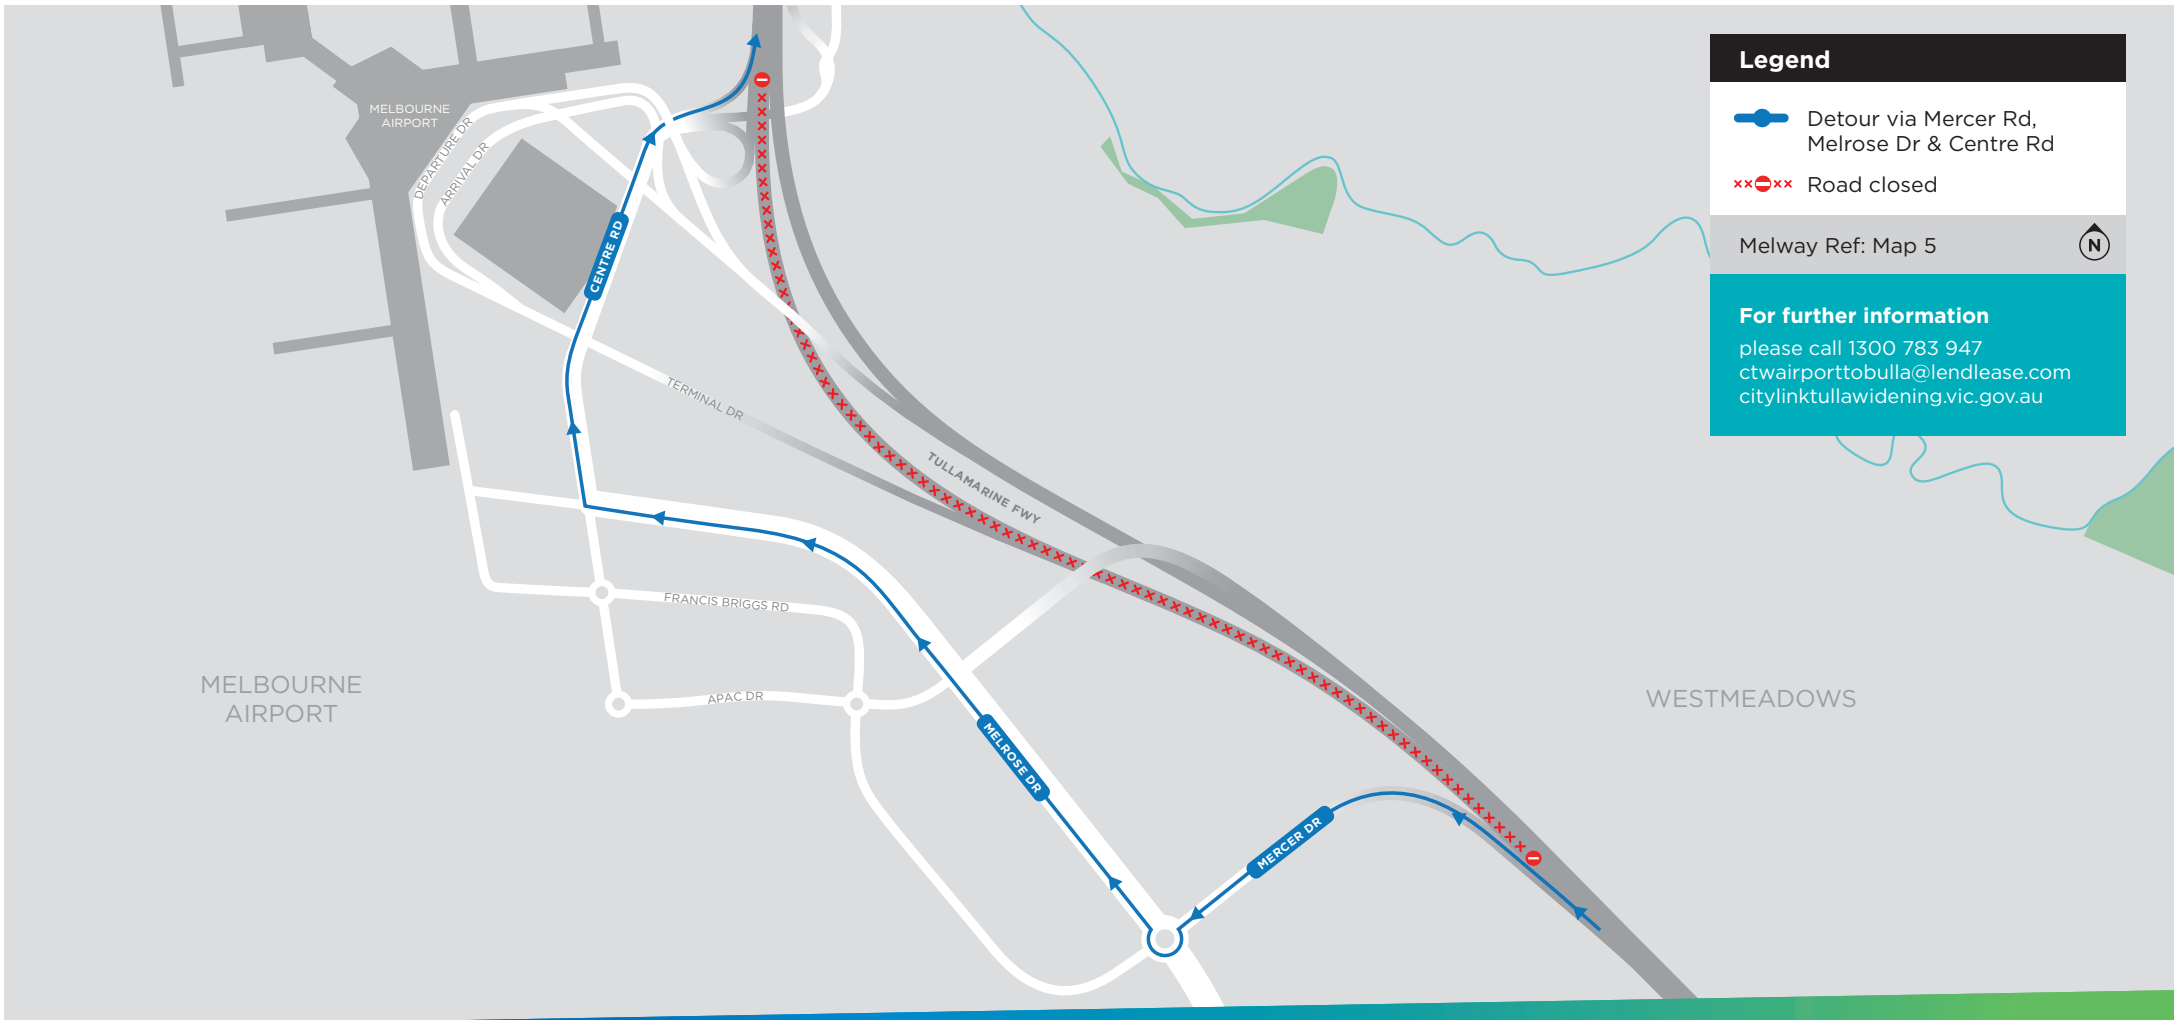

Tullamarine Freeway outbound Mercer Drive to Melbourne Airport closure detour

CityLink Tulla Widening