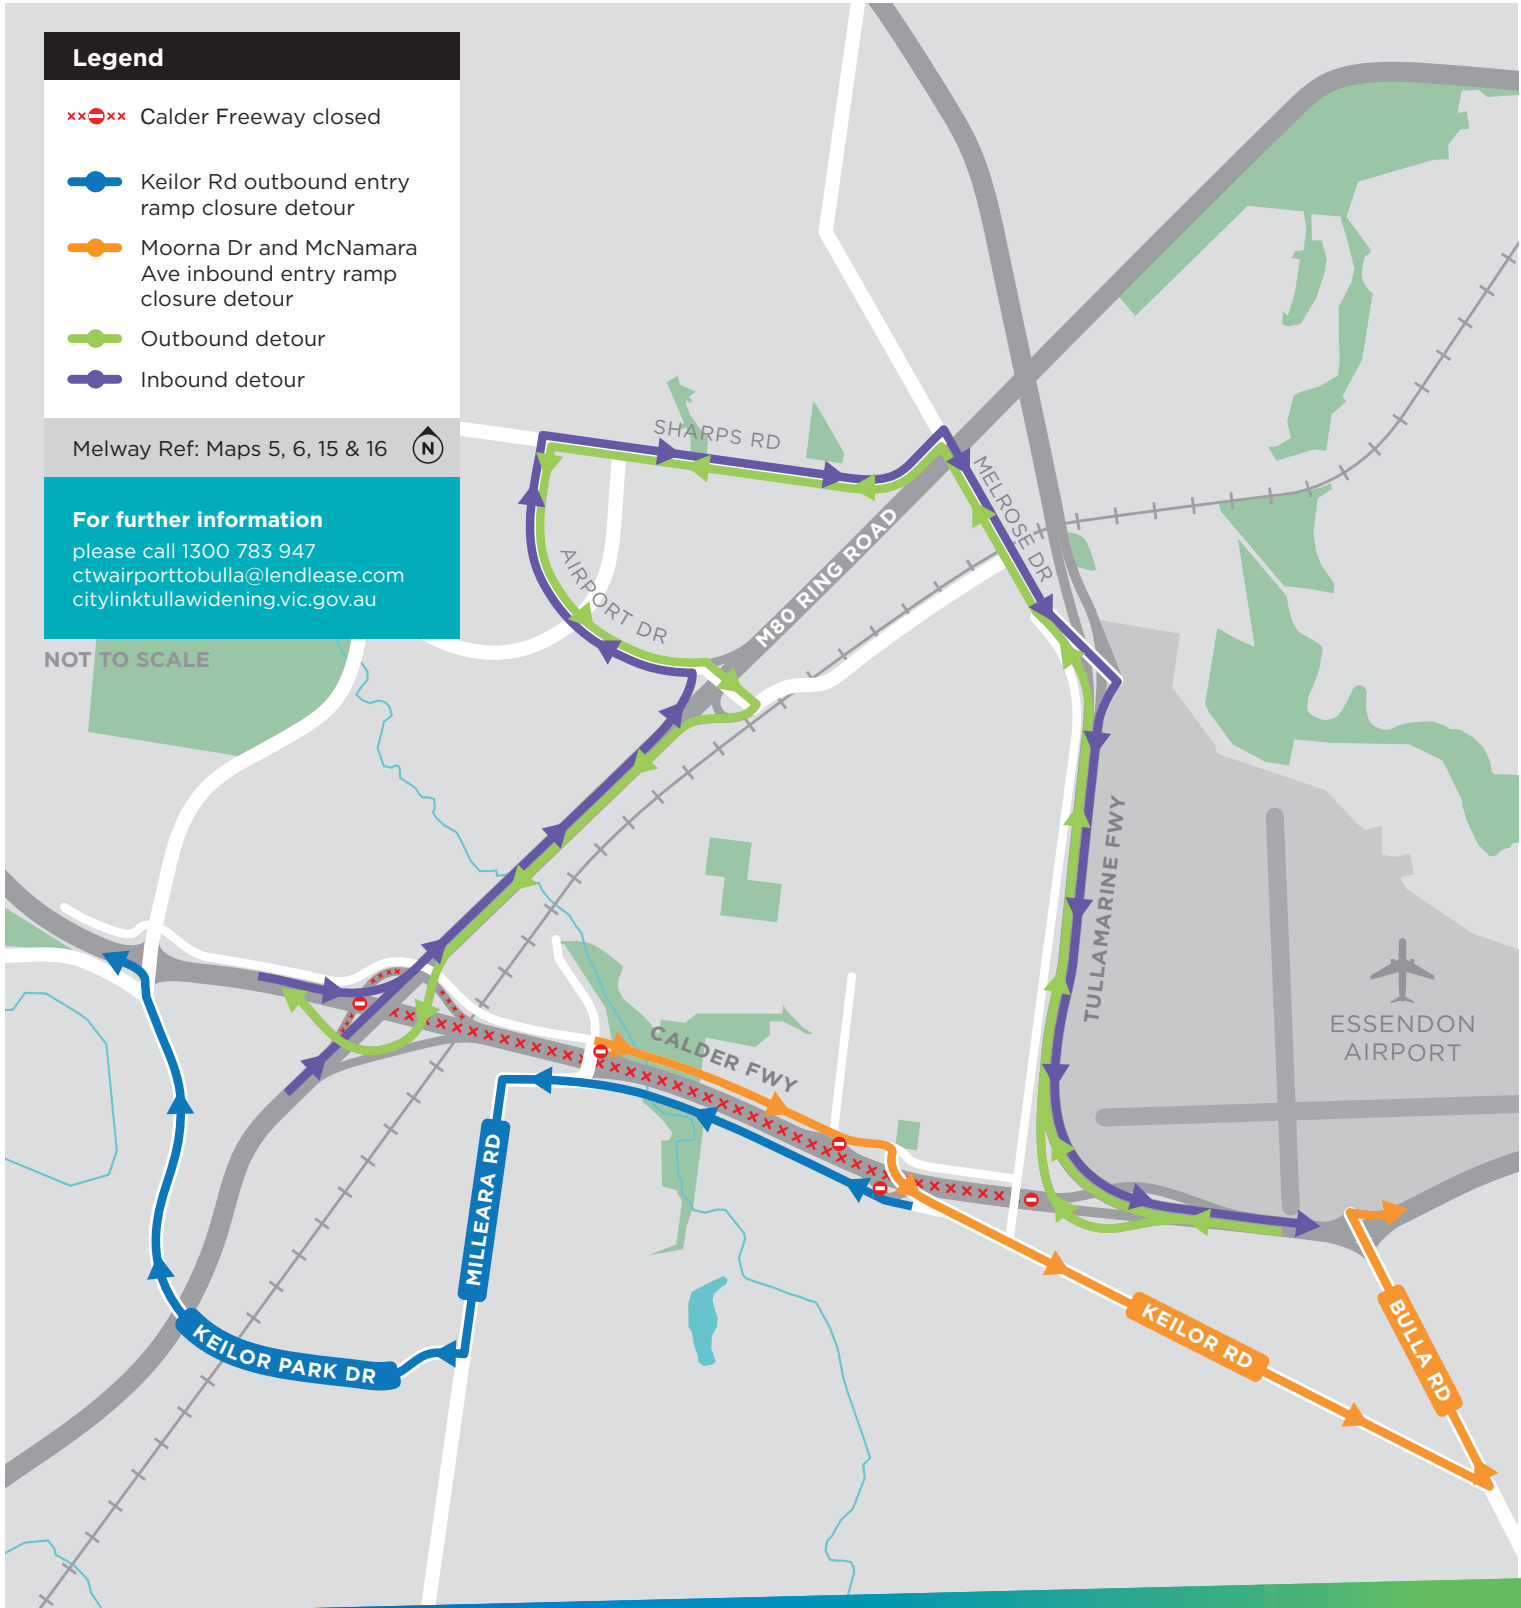

Calder Freeway full closure between Tullamarine Freeway and M80 Ring Road

CityLink Tulla Widening