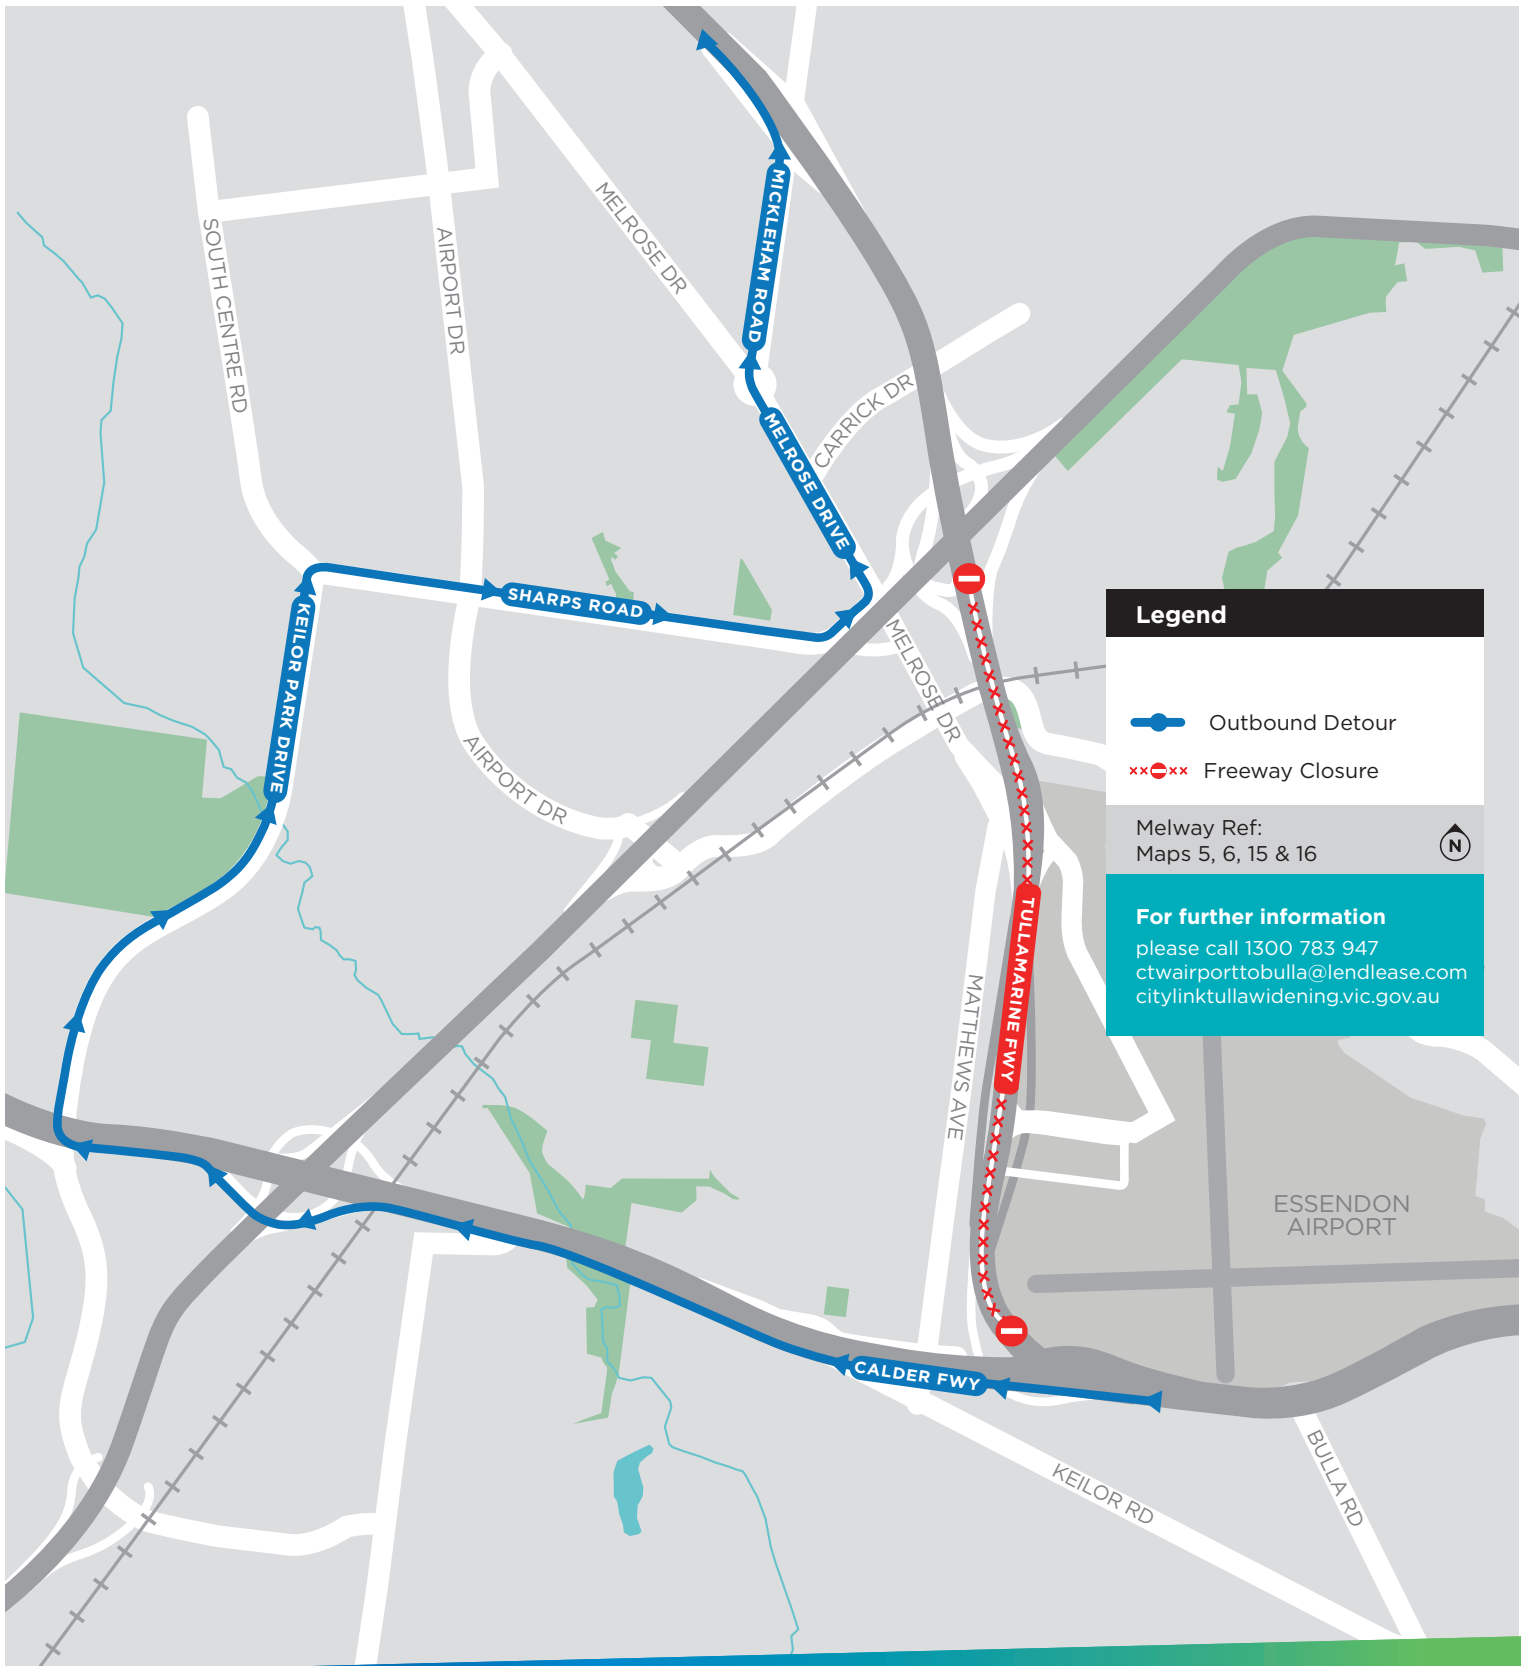

M80 Ring Road to Bulla Road outbound Tullamarine Freeway closure detour

CityLink Tulla Widening

Australian Government

BUILDING OUR FUTURE