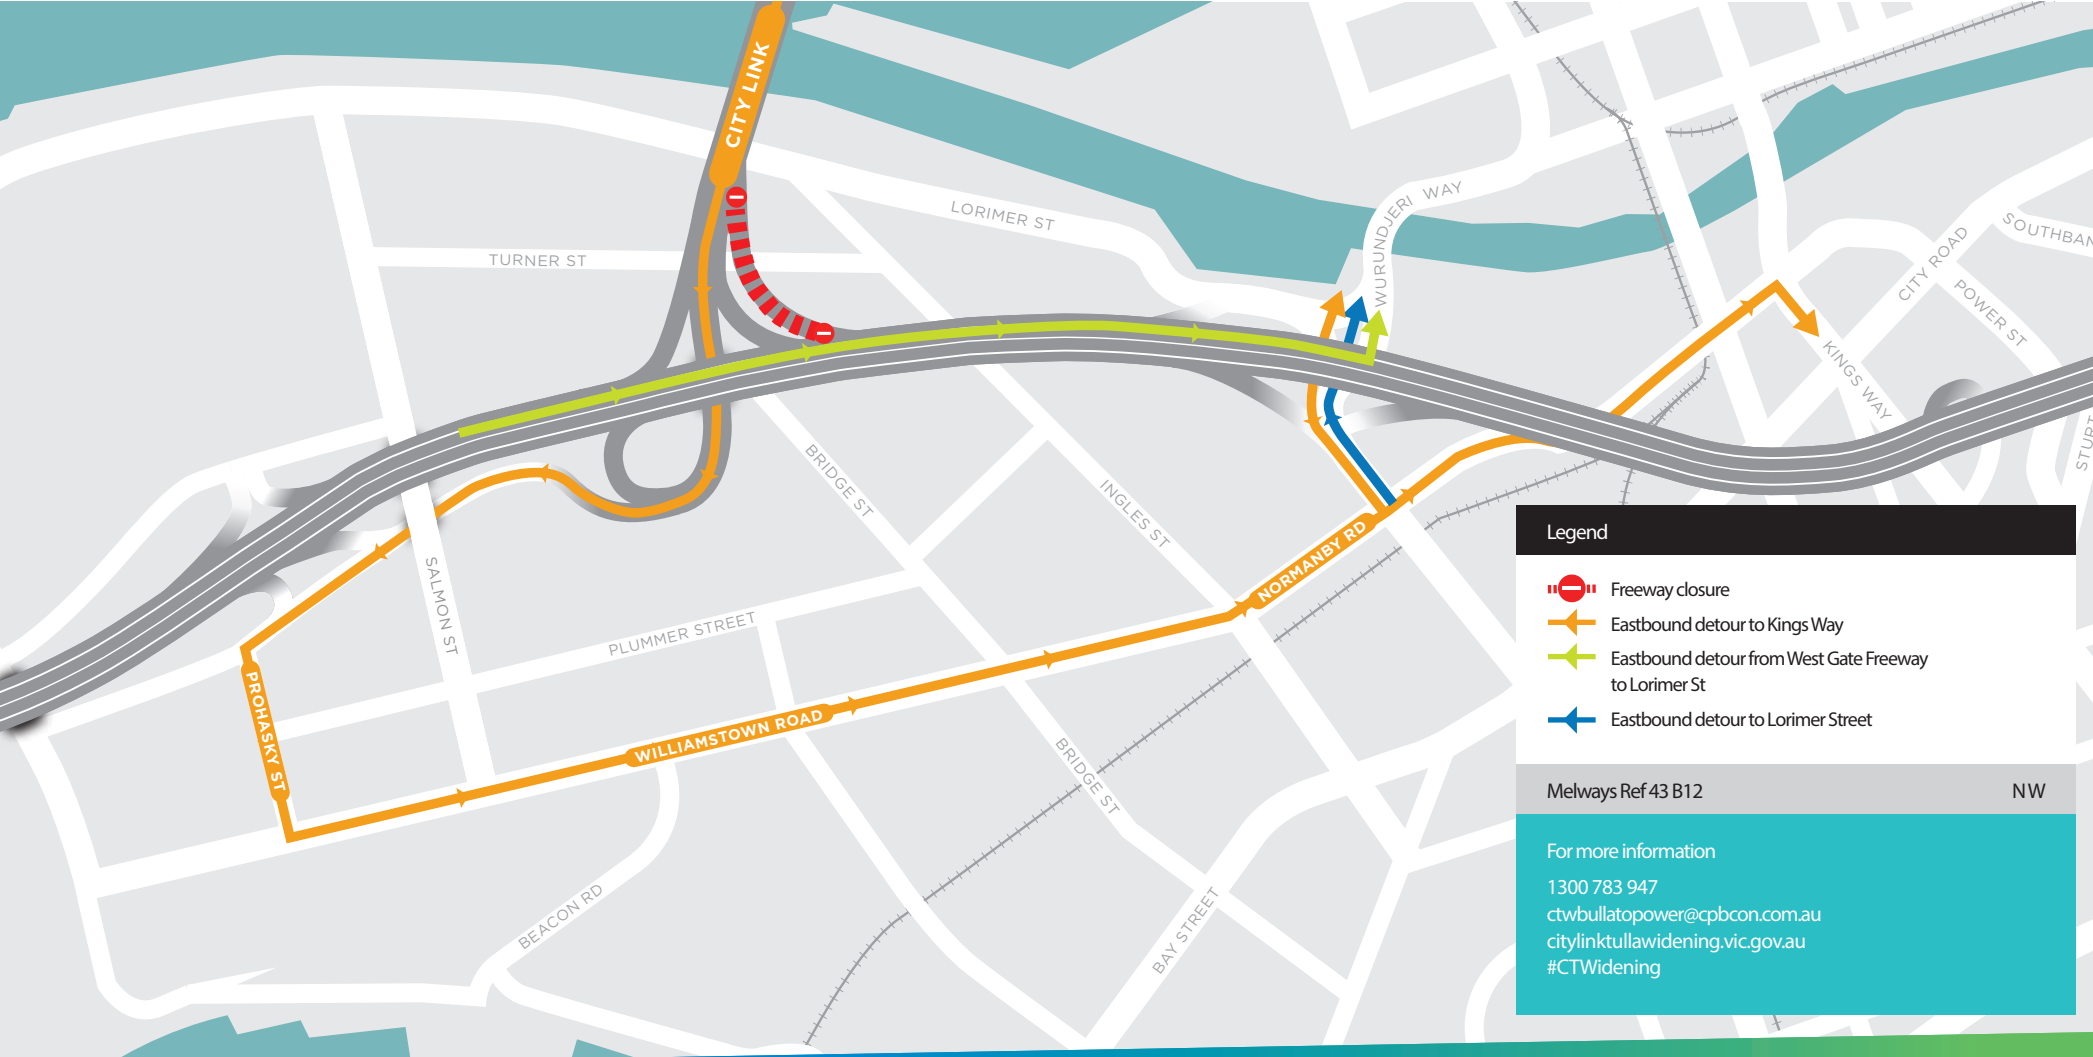

Bolte Bridge to Kings Way/Lorimer St Ramp Closure

Temporary detour

CityLink Tulla Widening