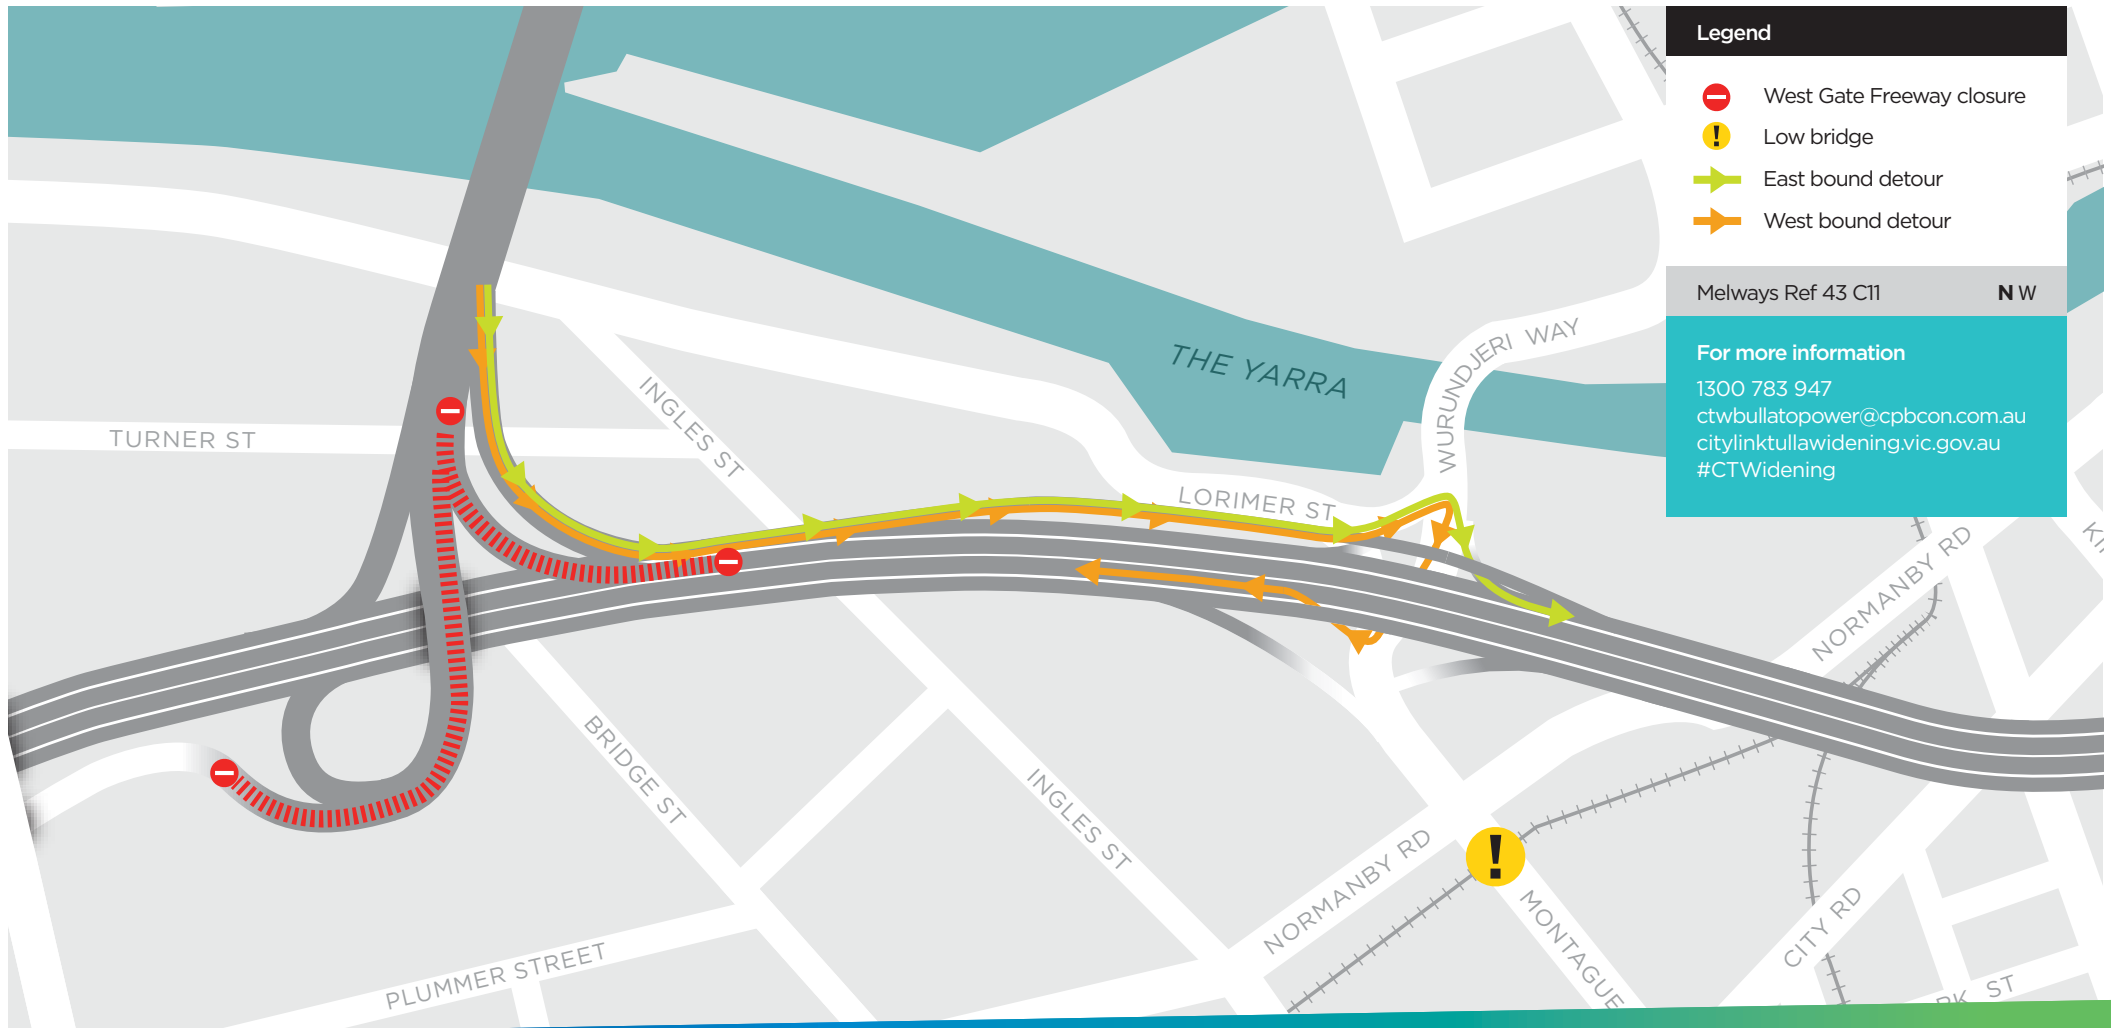

# Bolte Bridge to Burnley Tunnel closed and Bolte Bridge to West Gate Bridge closed

## Temporary Detours

CityLink Tulla Widening