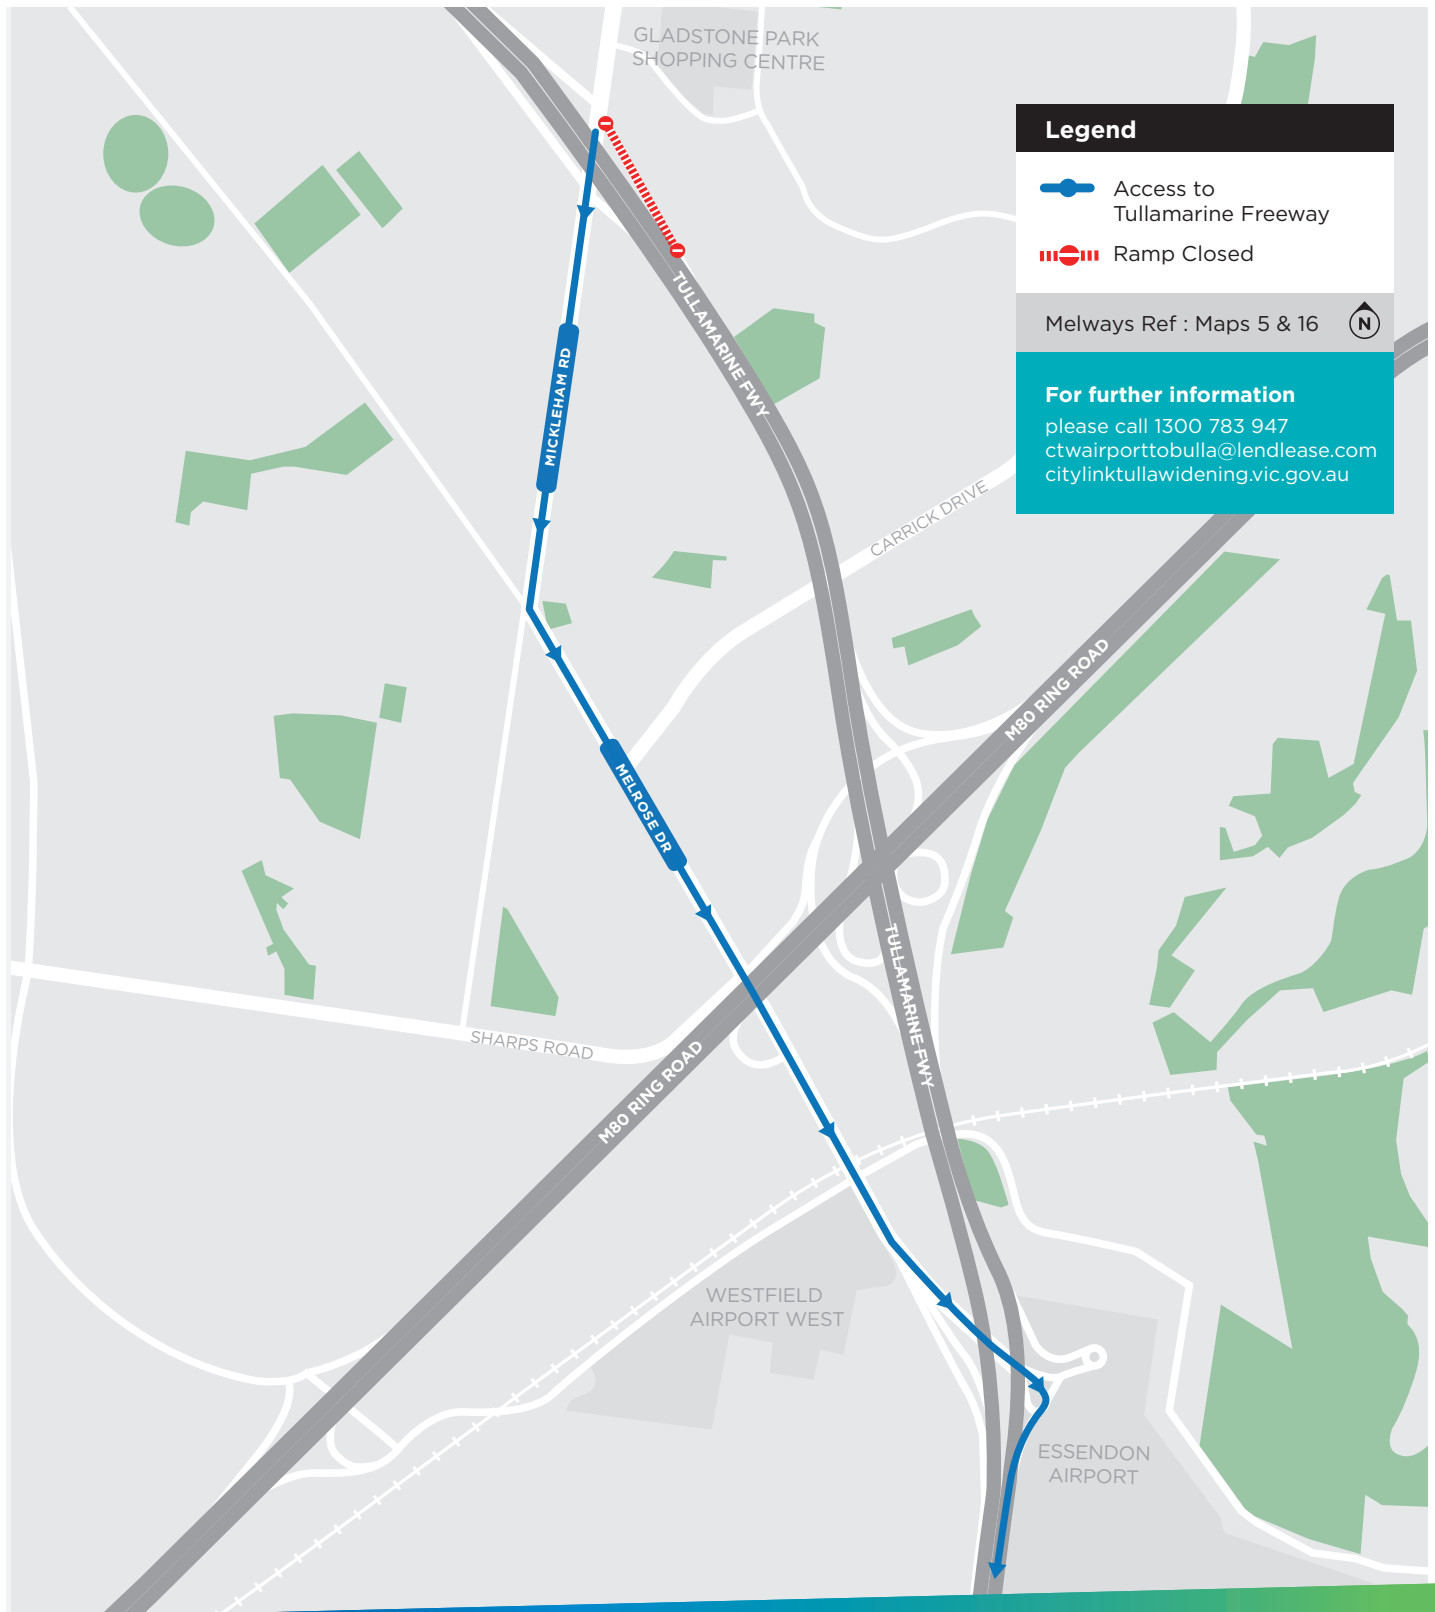

Mickleham Road inbound entry ramp closure detour

CityLink Tulla Widening

Australian Government

BUILDING OUR FUTURE