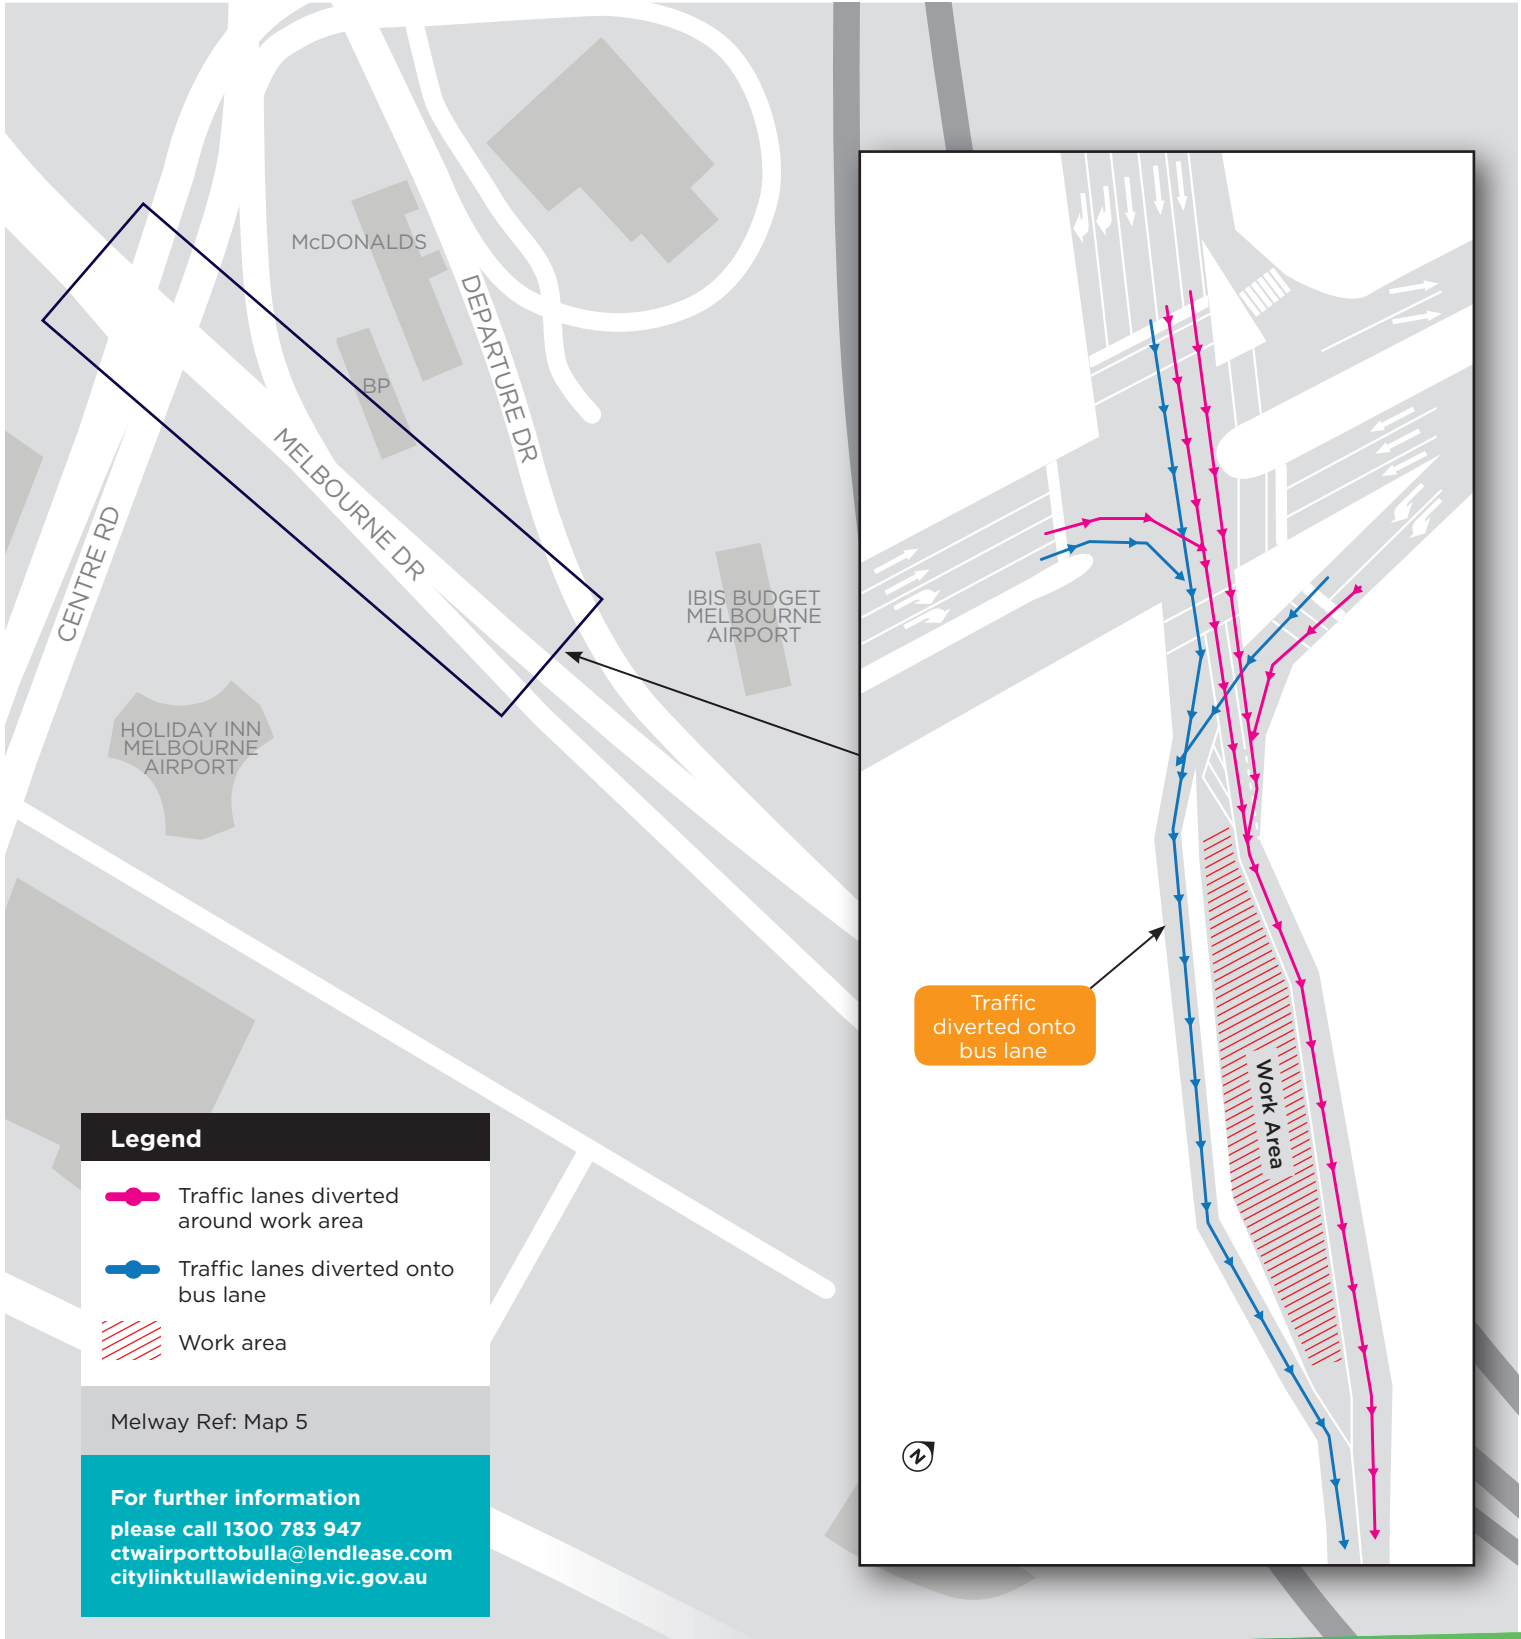

Melbourne Drive traffic changes

CityLink Tulla Widening