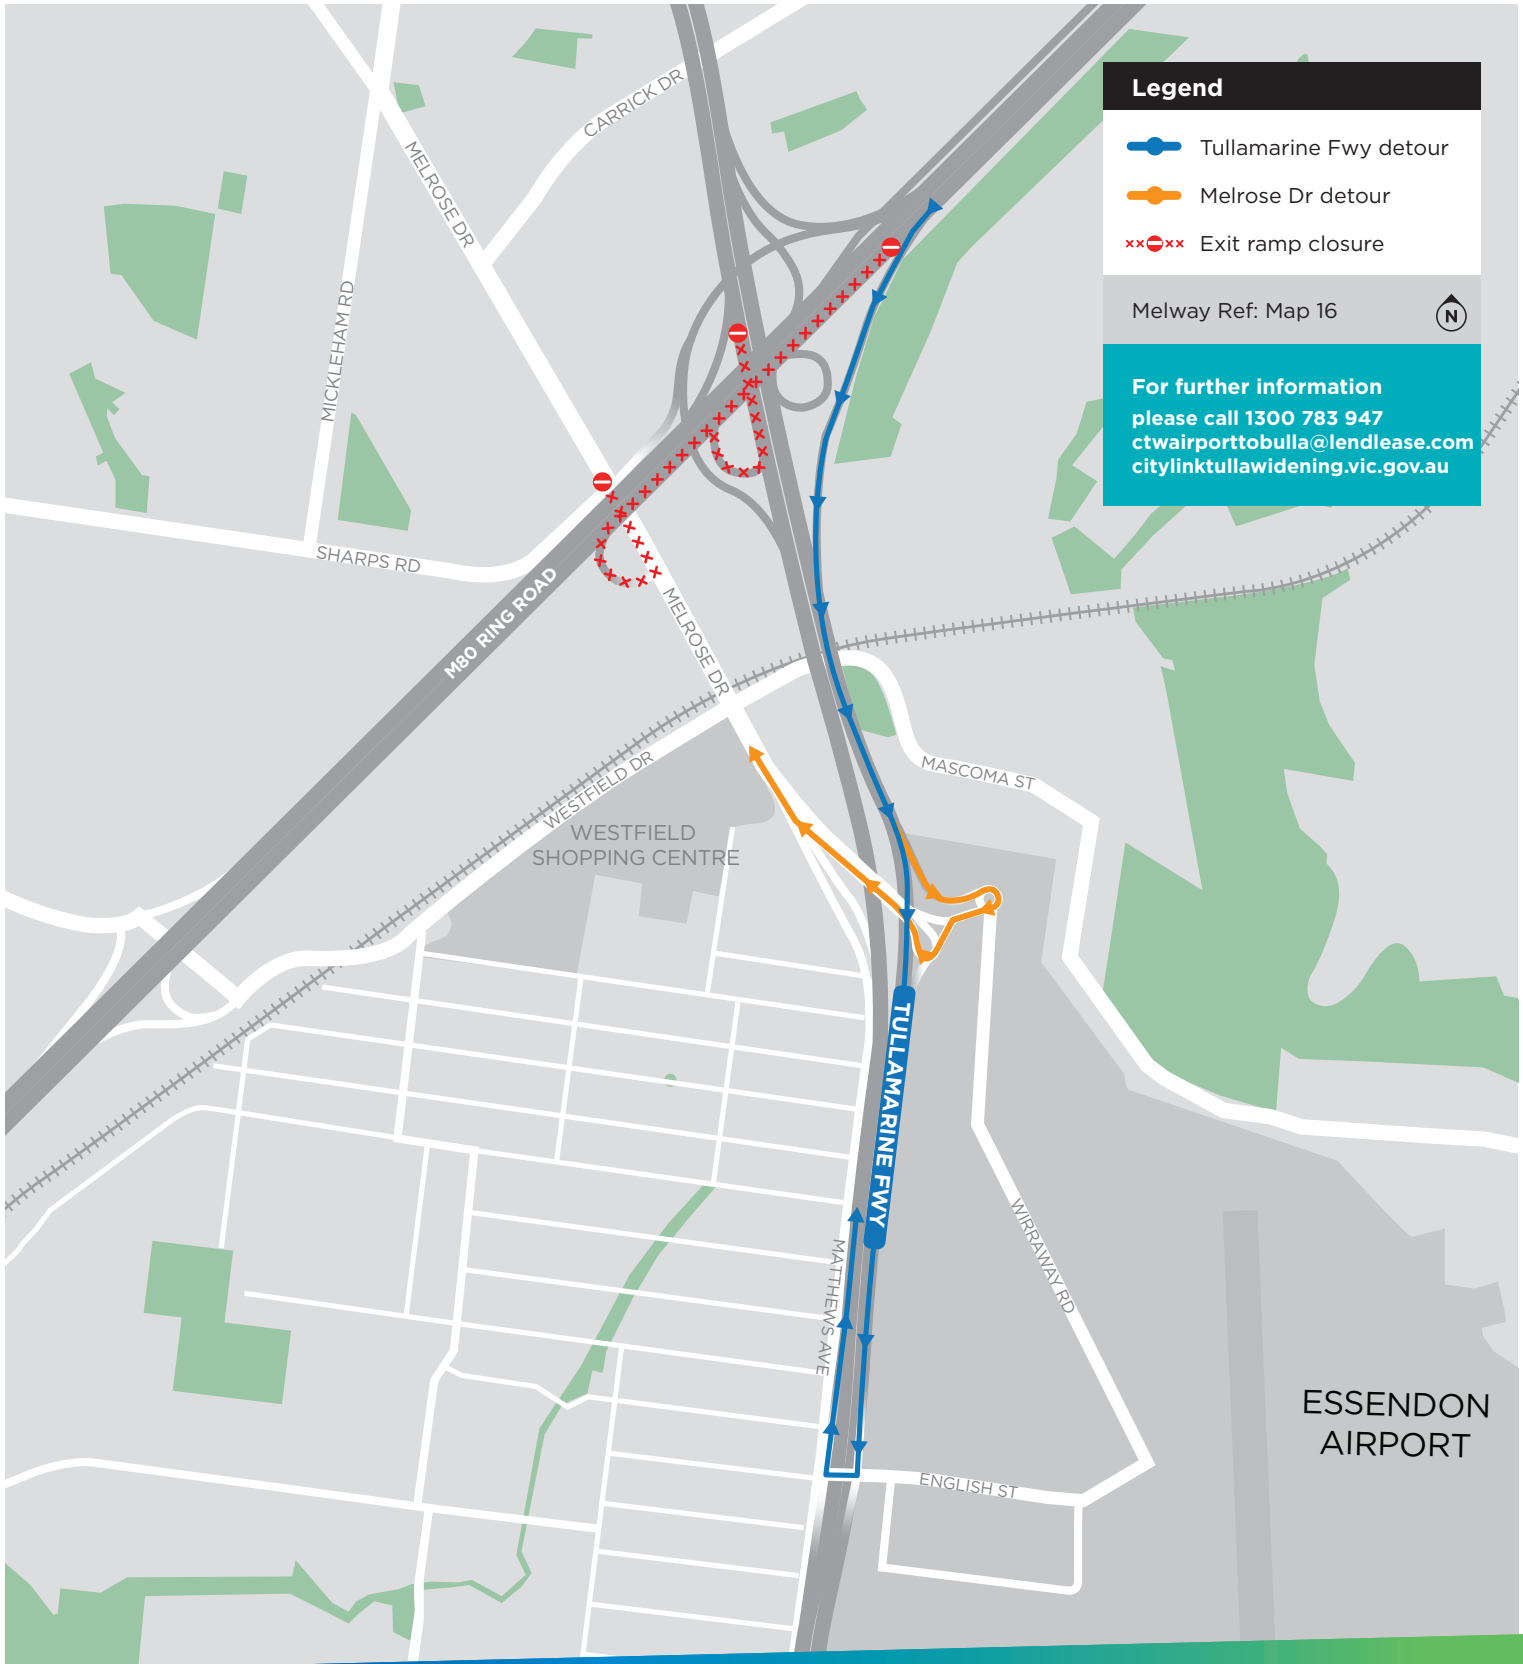

# Melrose Drive exit ramp from M80 Ring Road closure

CityLink Tulla Widening

Australian Government

BUILDING OUR FUTURE