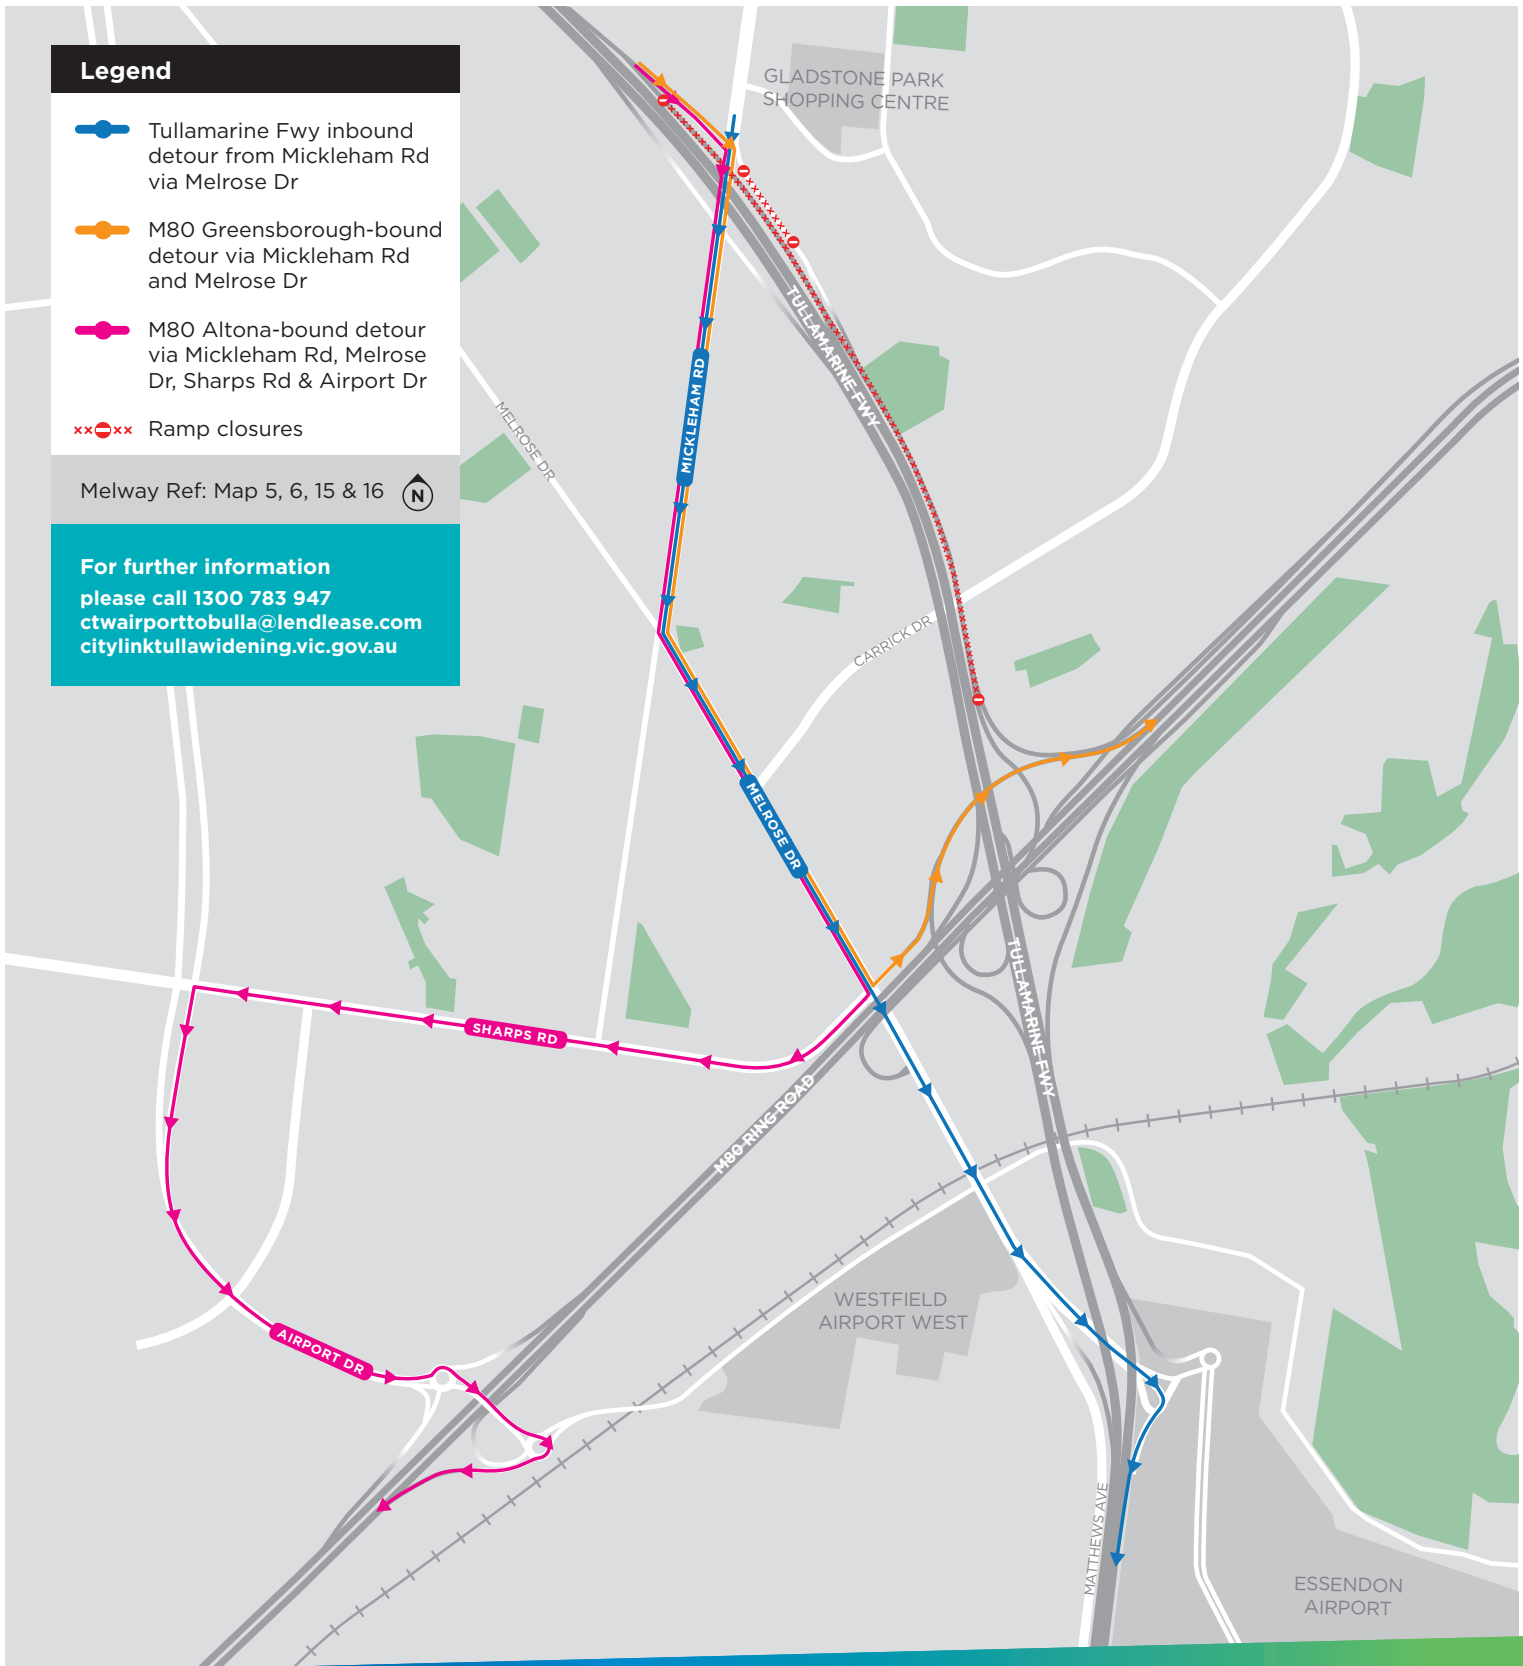

# Mickleham Road and M80 Ring Road inbound entry ramp detours

**CityLink Tulla Widening**