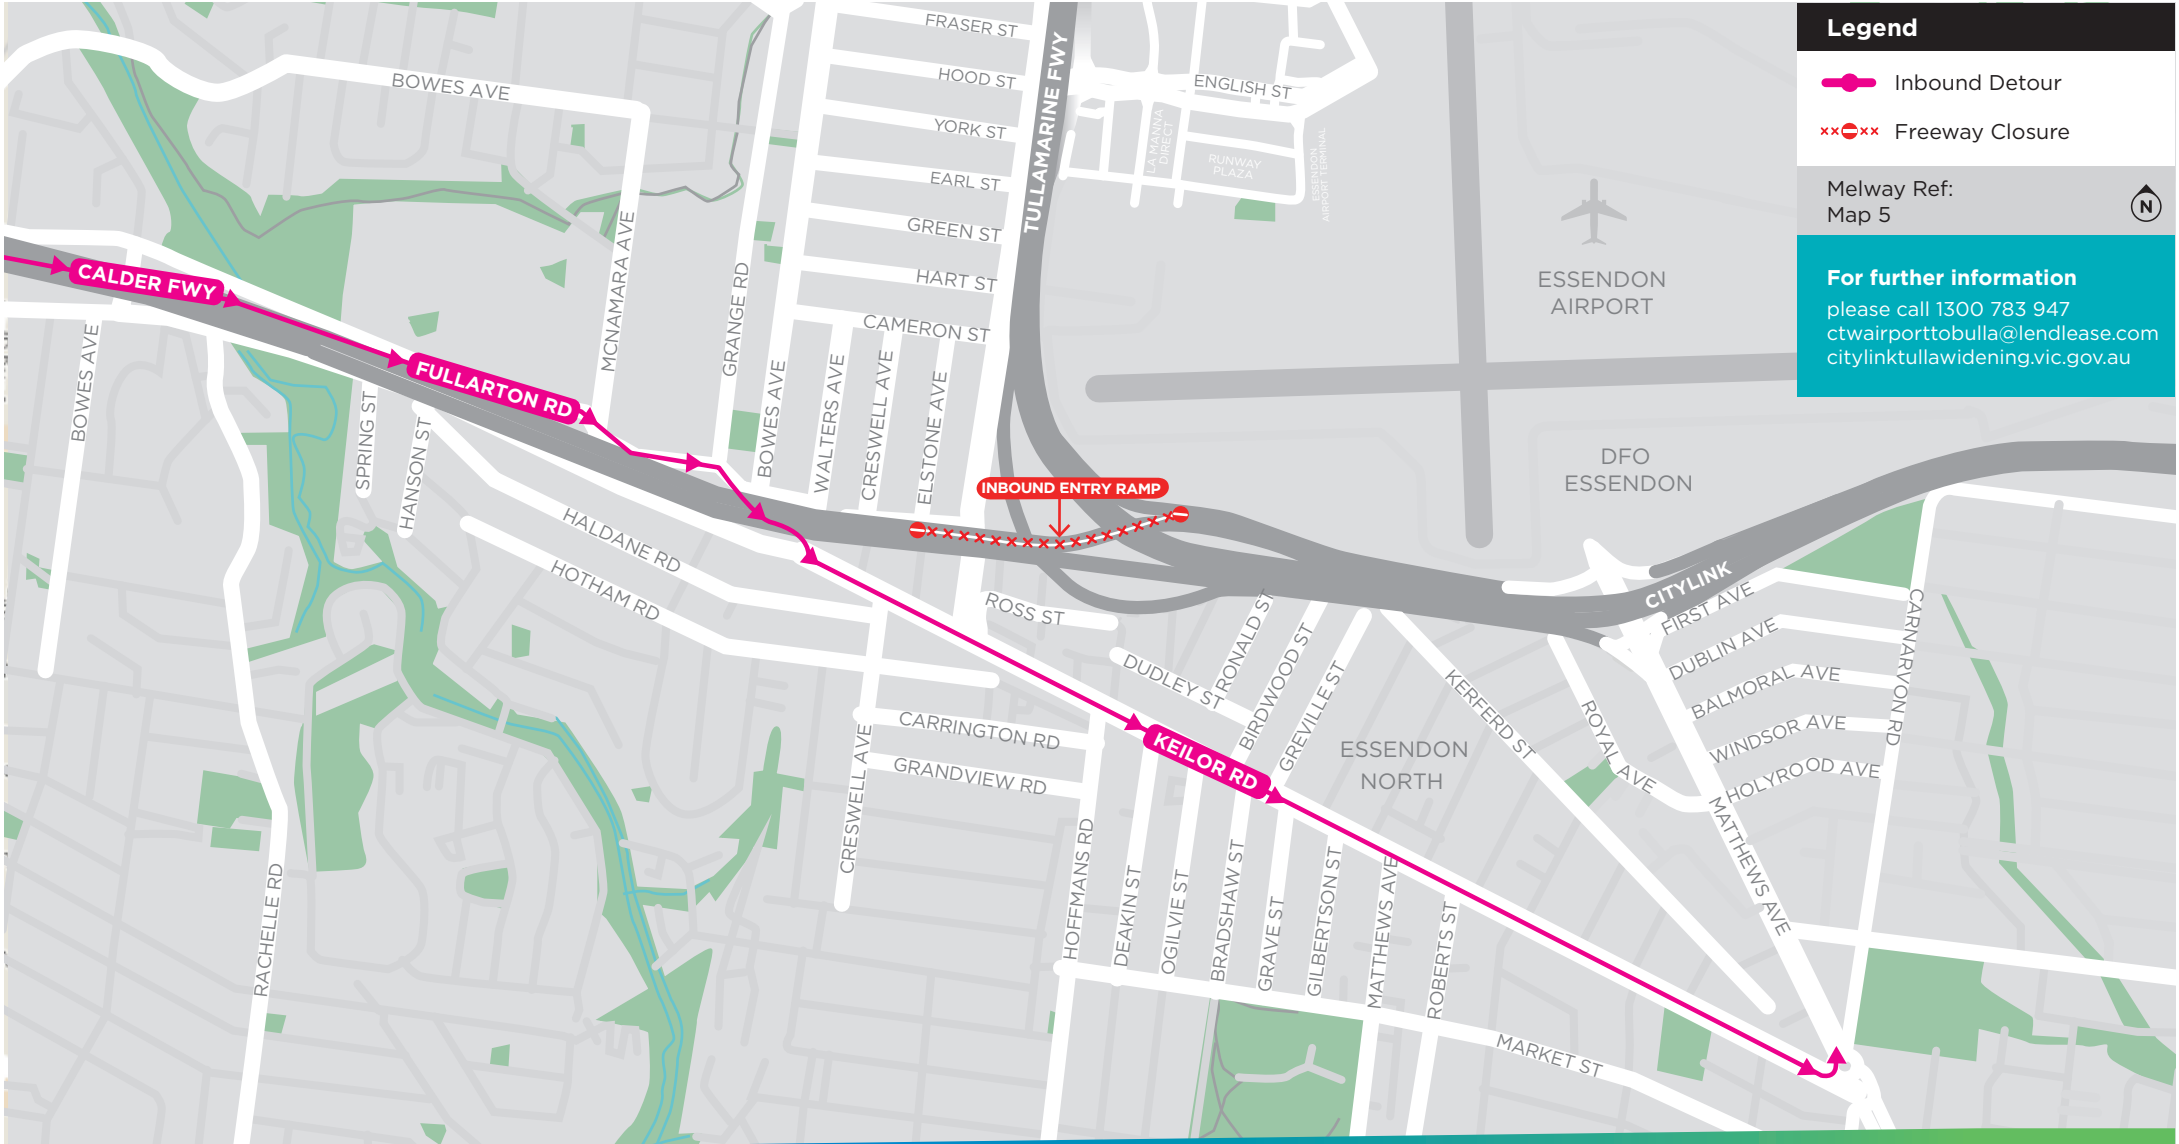

Bulla Road inbound exit ramp closure detour

Legend

- Inbound Detour
- Freeway Closure

Melway Ref:
Map 5

For further information
please call 1300 783 947
ctwairportobulla@lendlease.com
citylinktulla widening.vic.gov.au

CityLink Tulla Widening