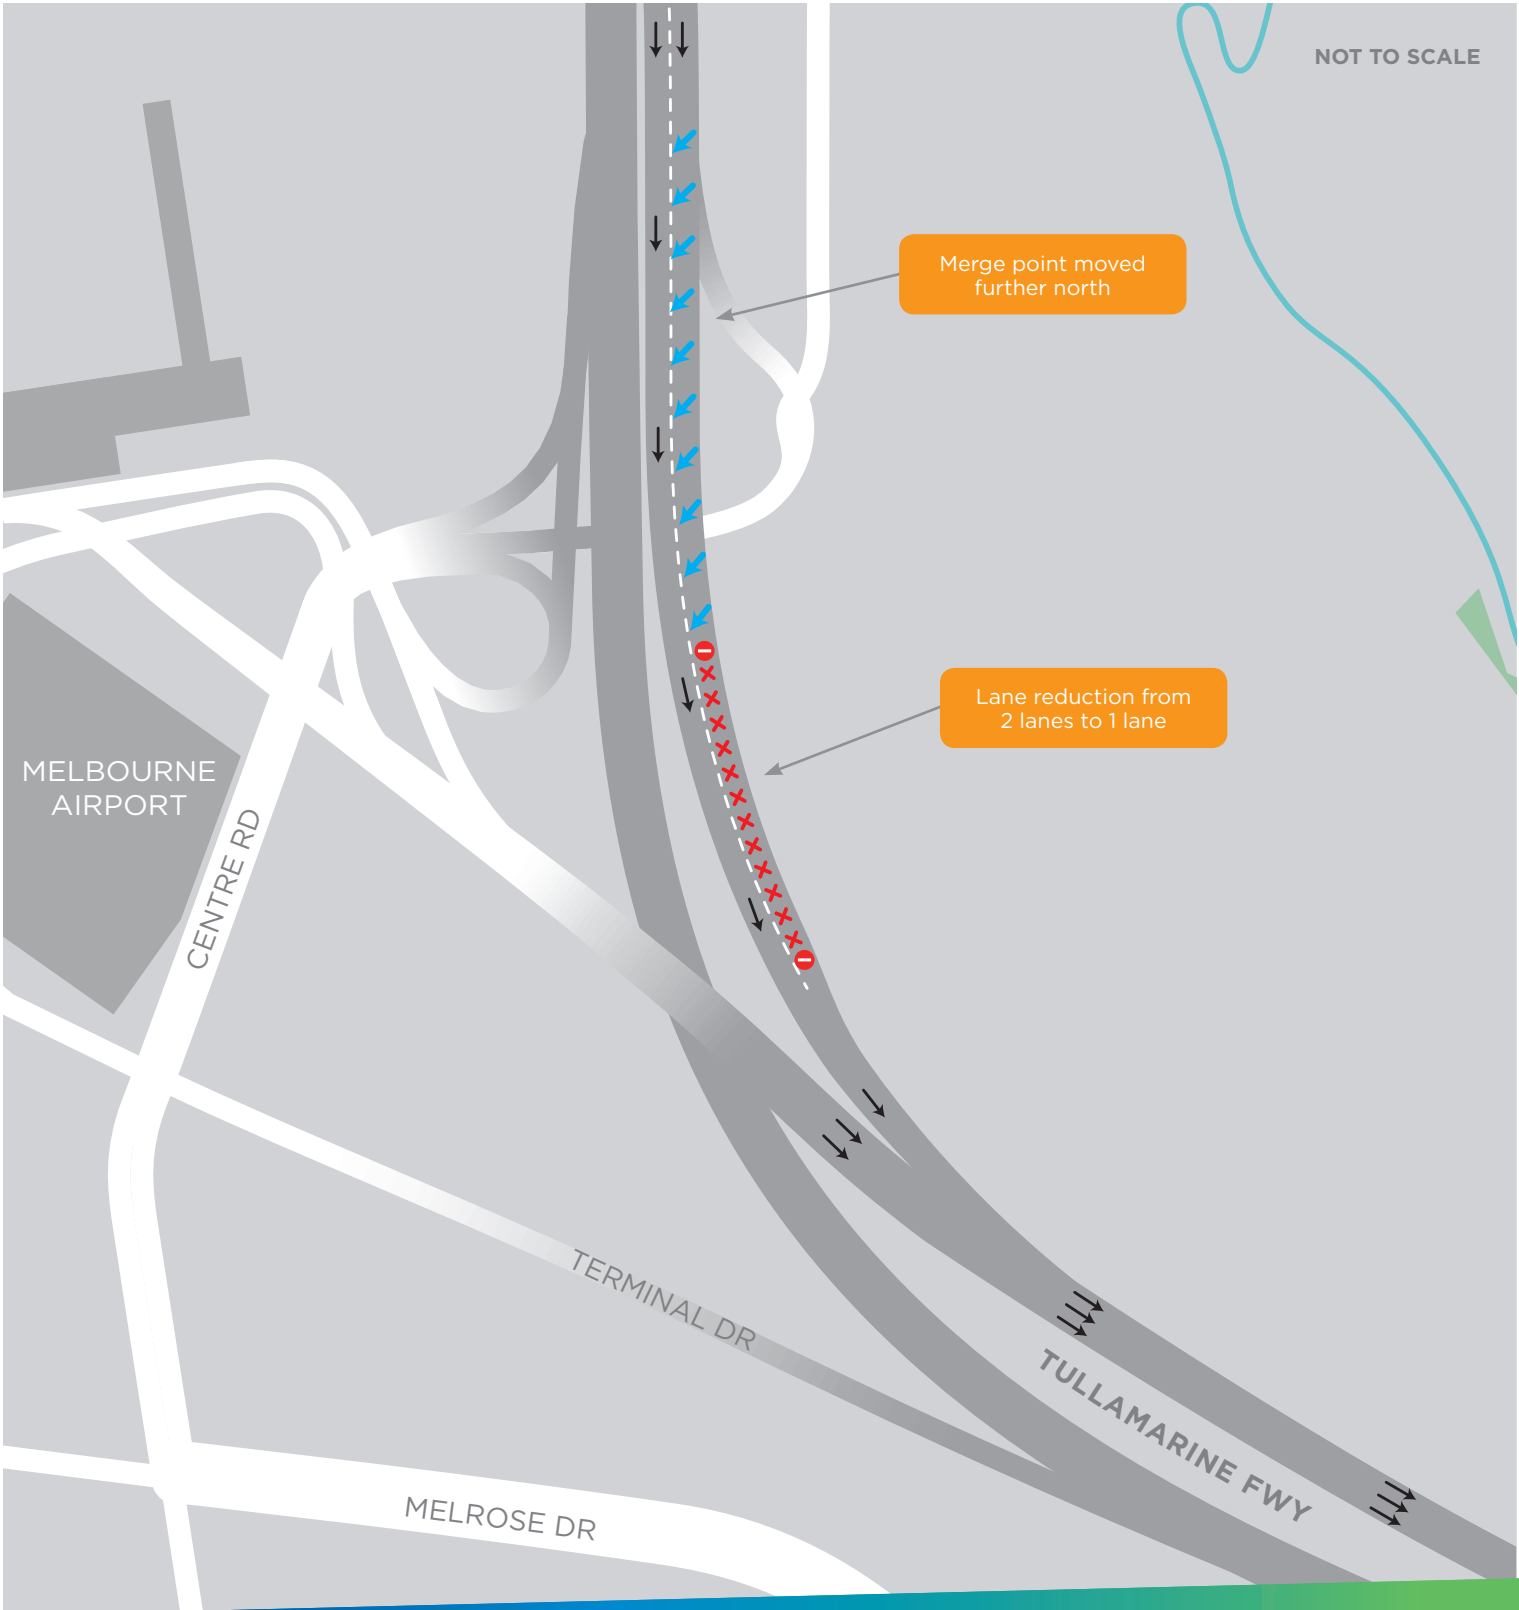

Sunbury inbound entry ramp lane closure

CityLink Tulla Widening