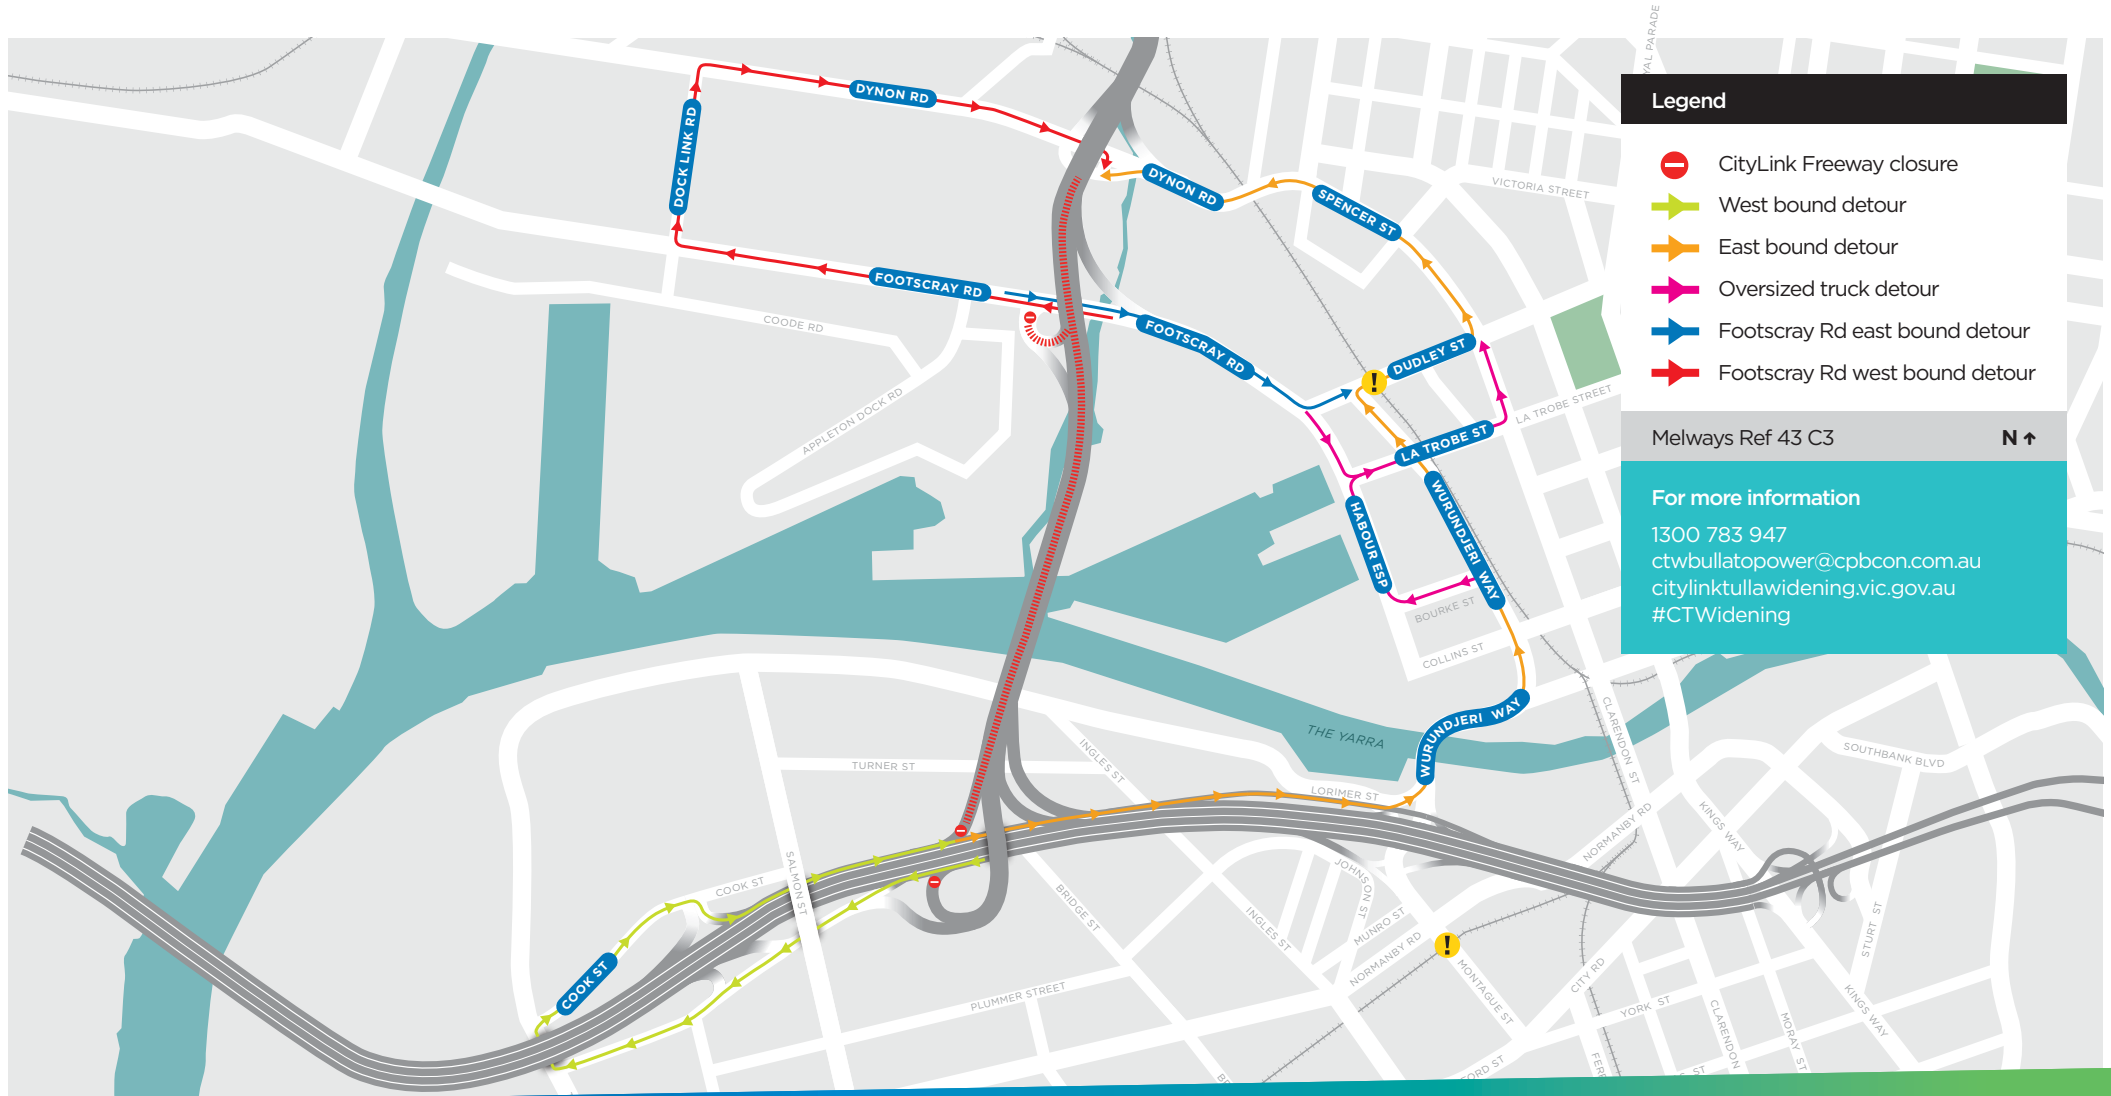

CityLink Closure West Gate Freeway to Dynon Road

Temporary detour

CityLink Tulla Widening