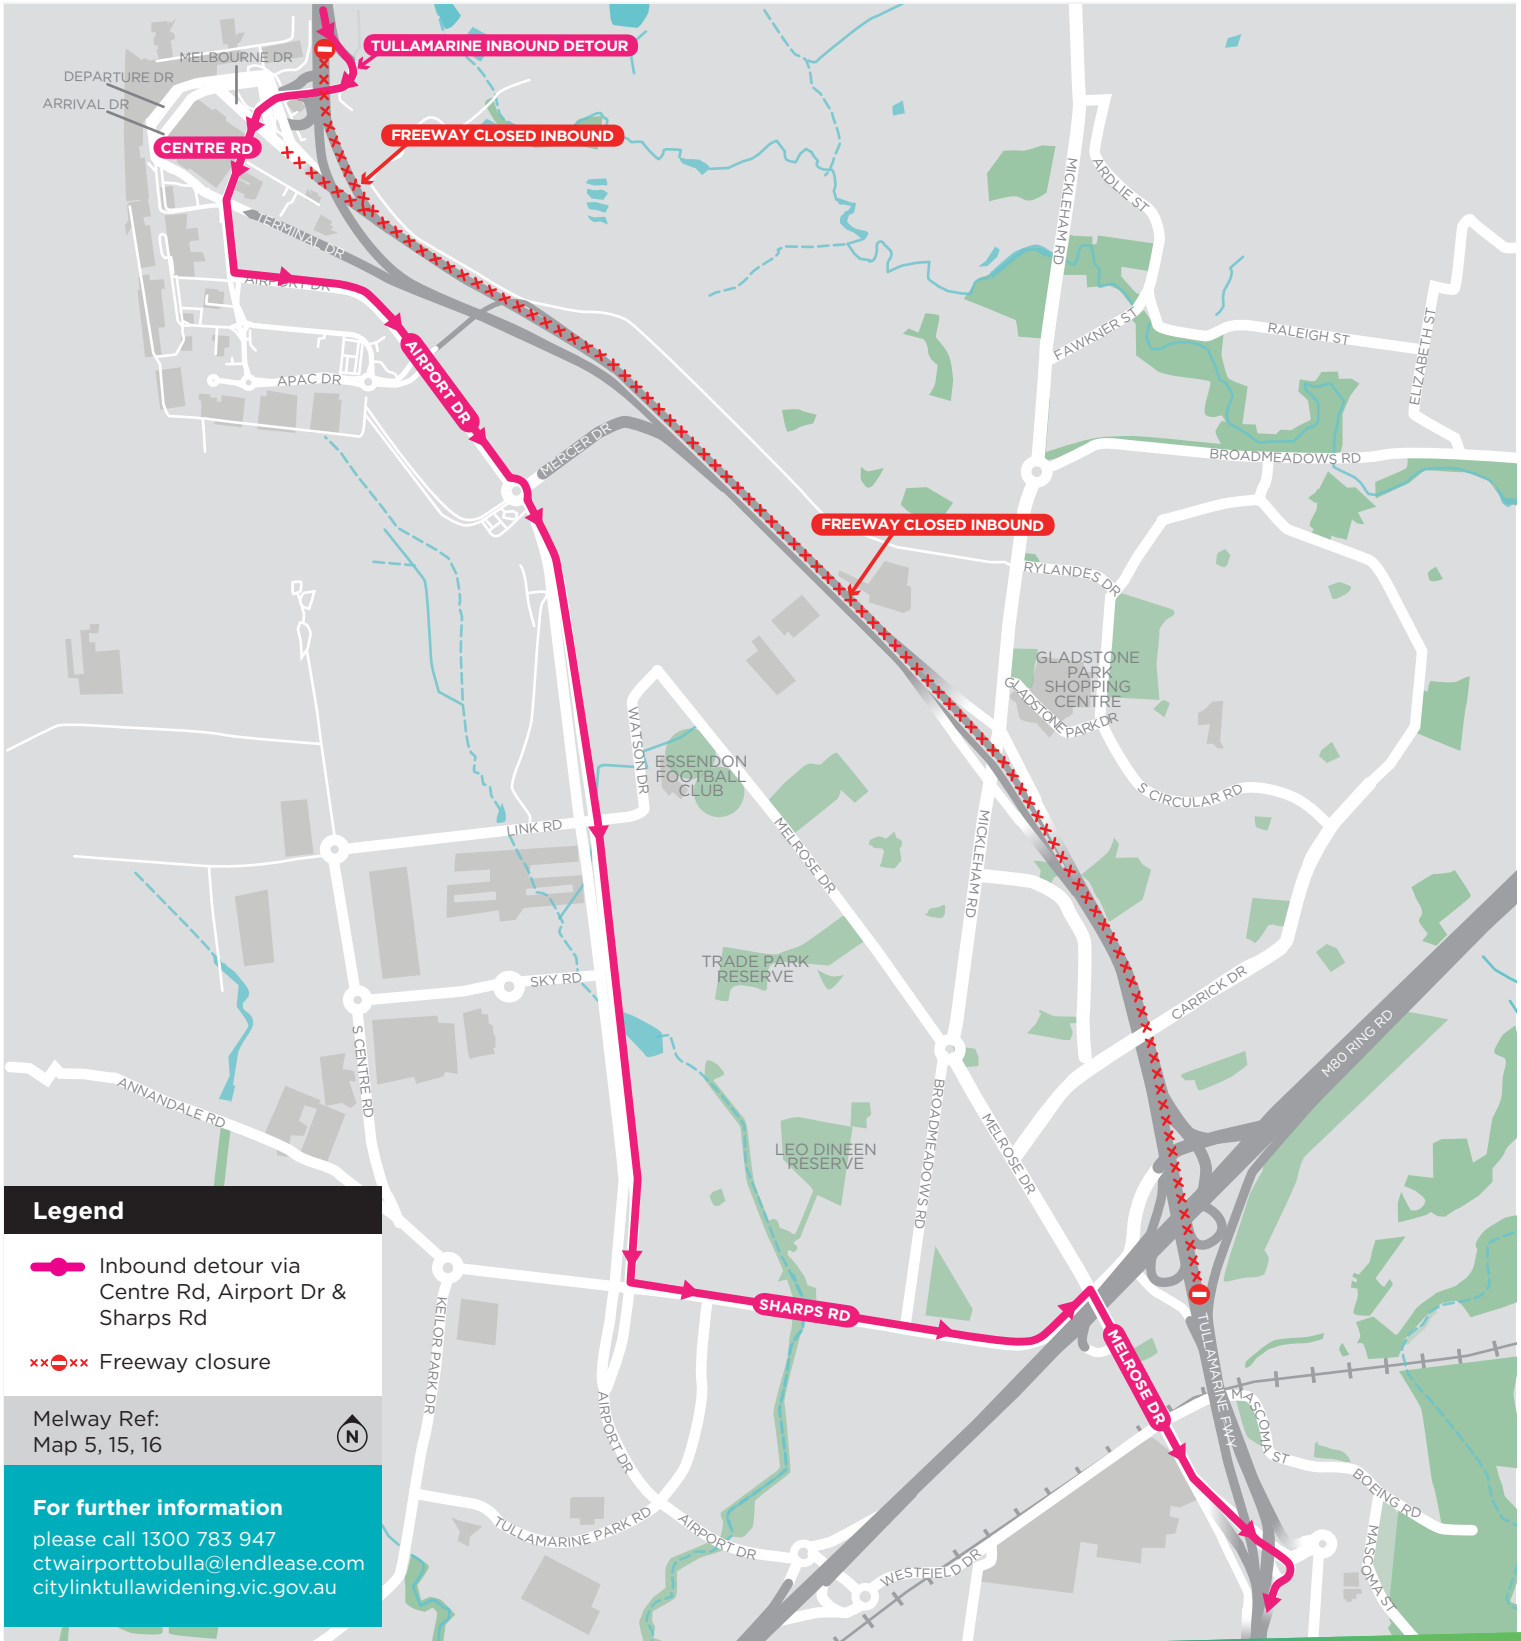

Tullamarine Freeway inbound closure Melbourne Airport to Melrose Drive

CityLink Tulla Widening

Australian Government

BUILDING OUR FUTURE