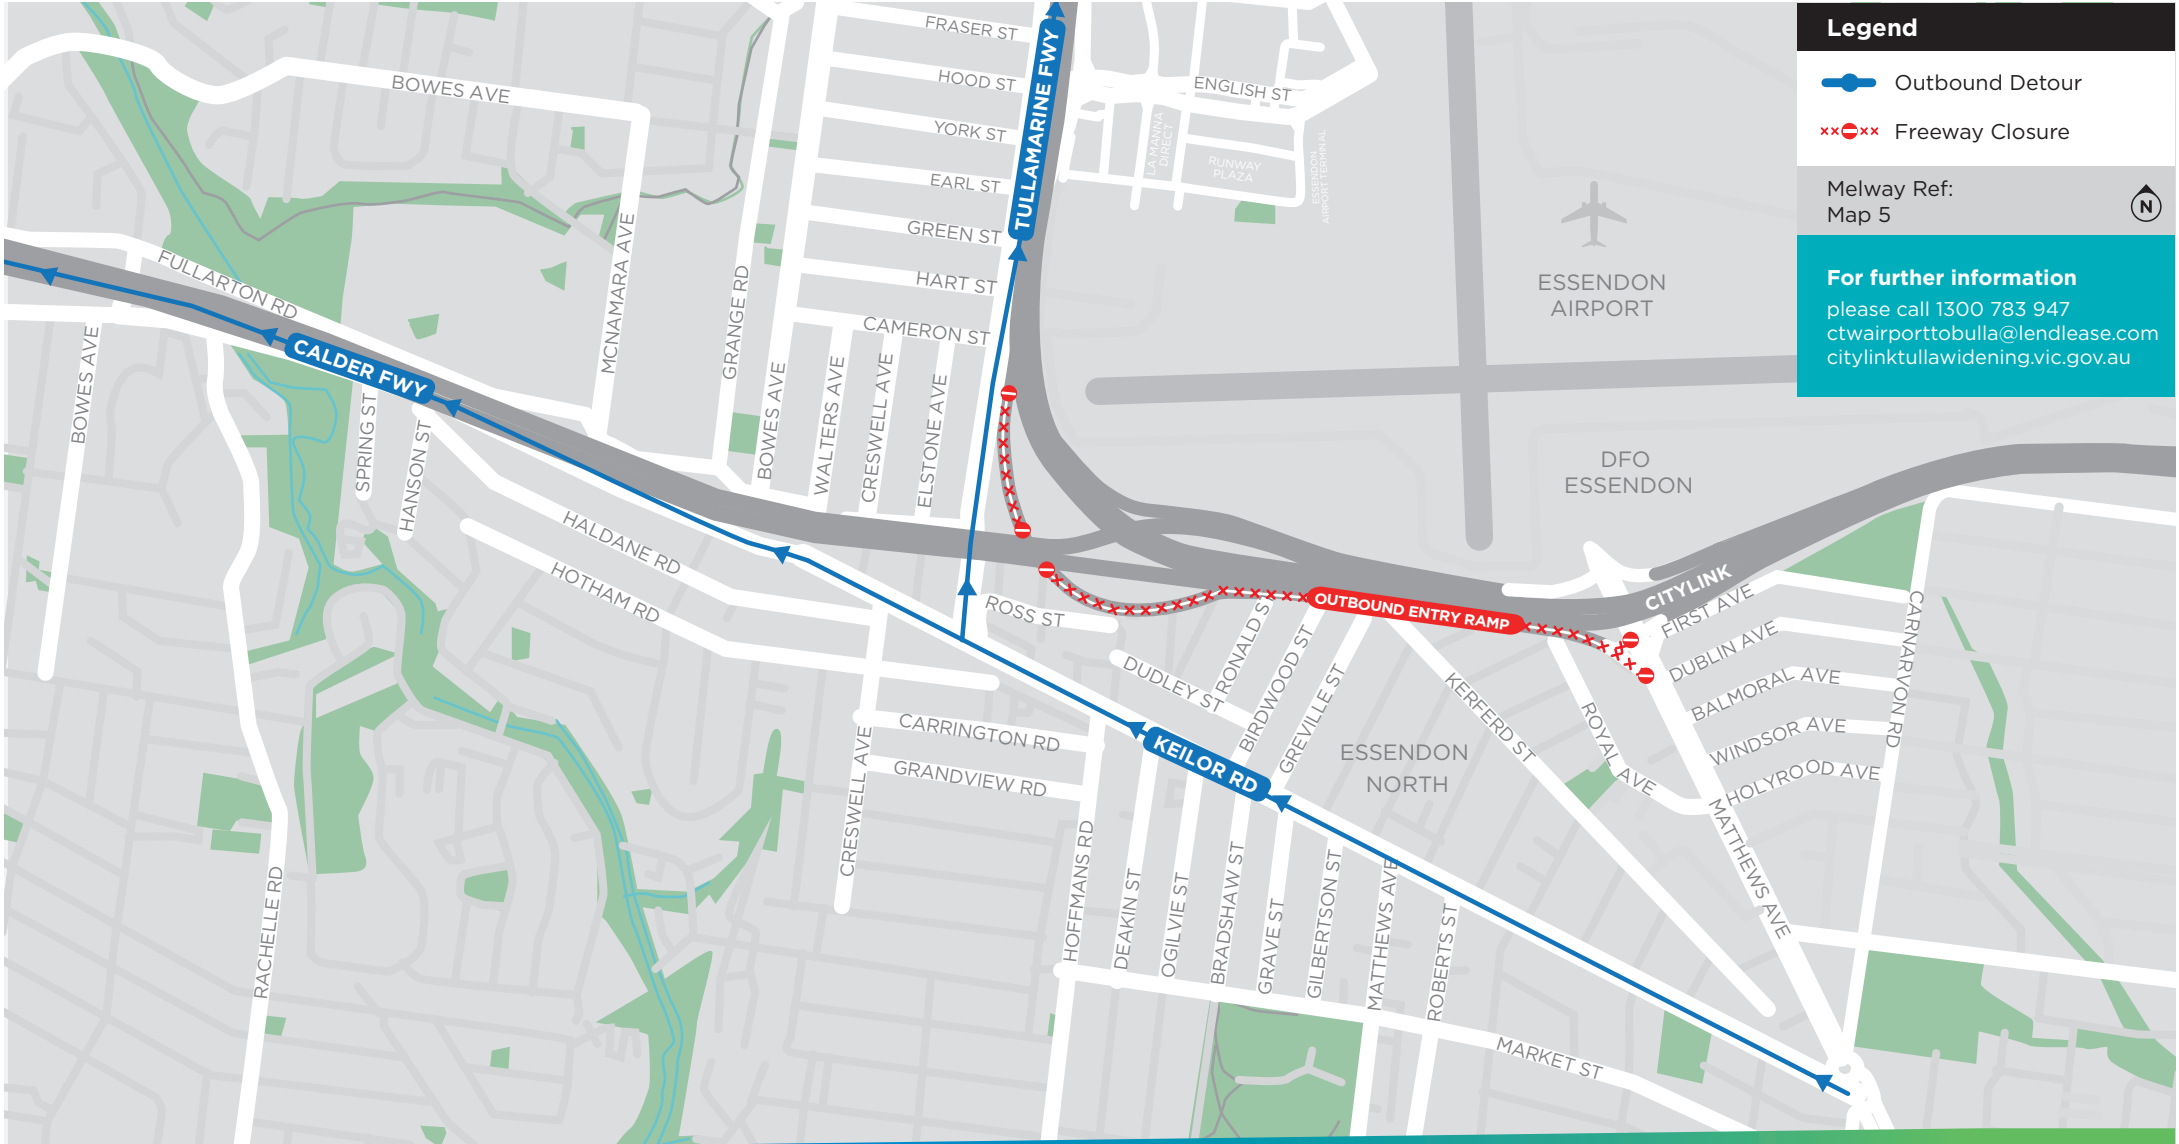

Bulla Road outbound entry ramp to the Calder Freeway and Tullamarine Freeway closure detour

Legend

- Outbound Detour
- Freeway Closure

Melway Ref:
Map 5

For further information
please call 1300 783 947
ctwairportobulla@lendlease.com
citylinktulla widening.vic.gov.au

CityLink Tulla Widening