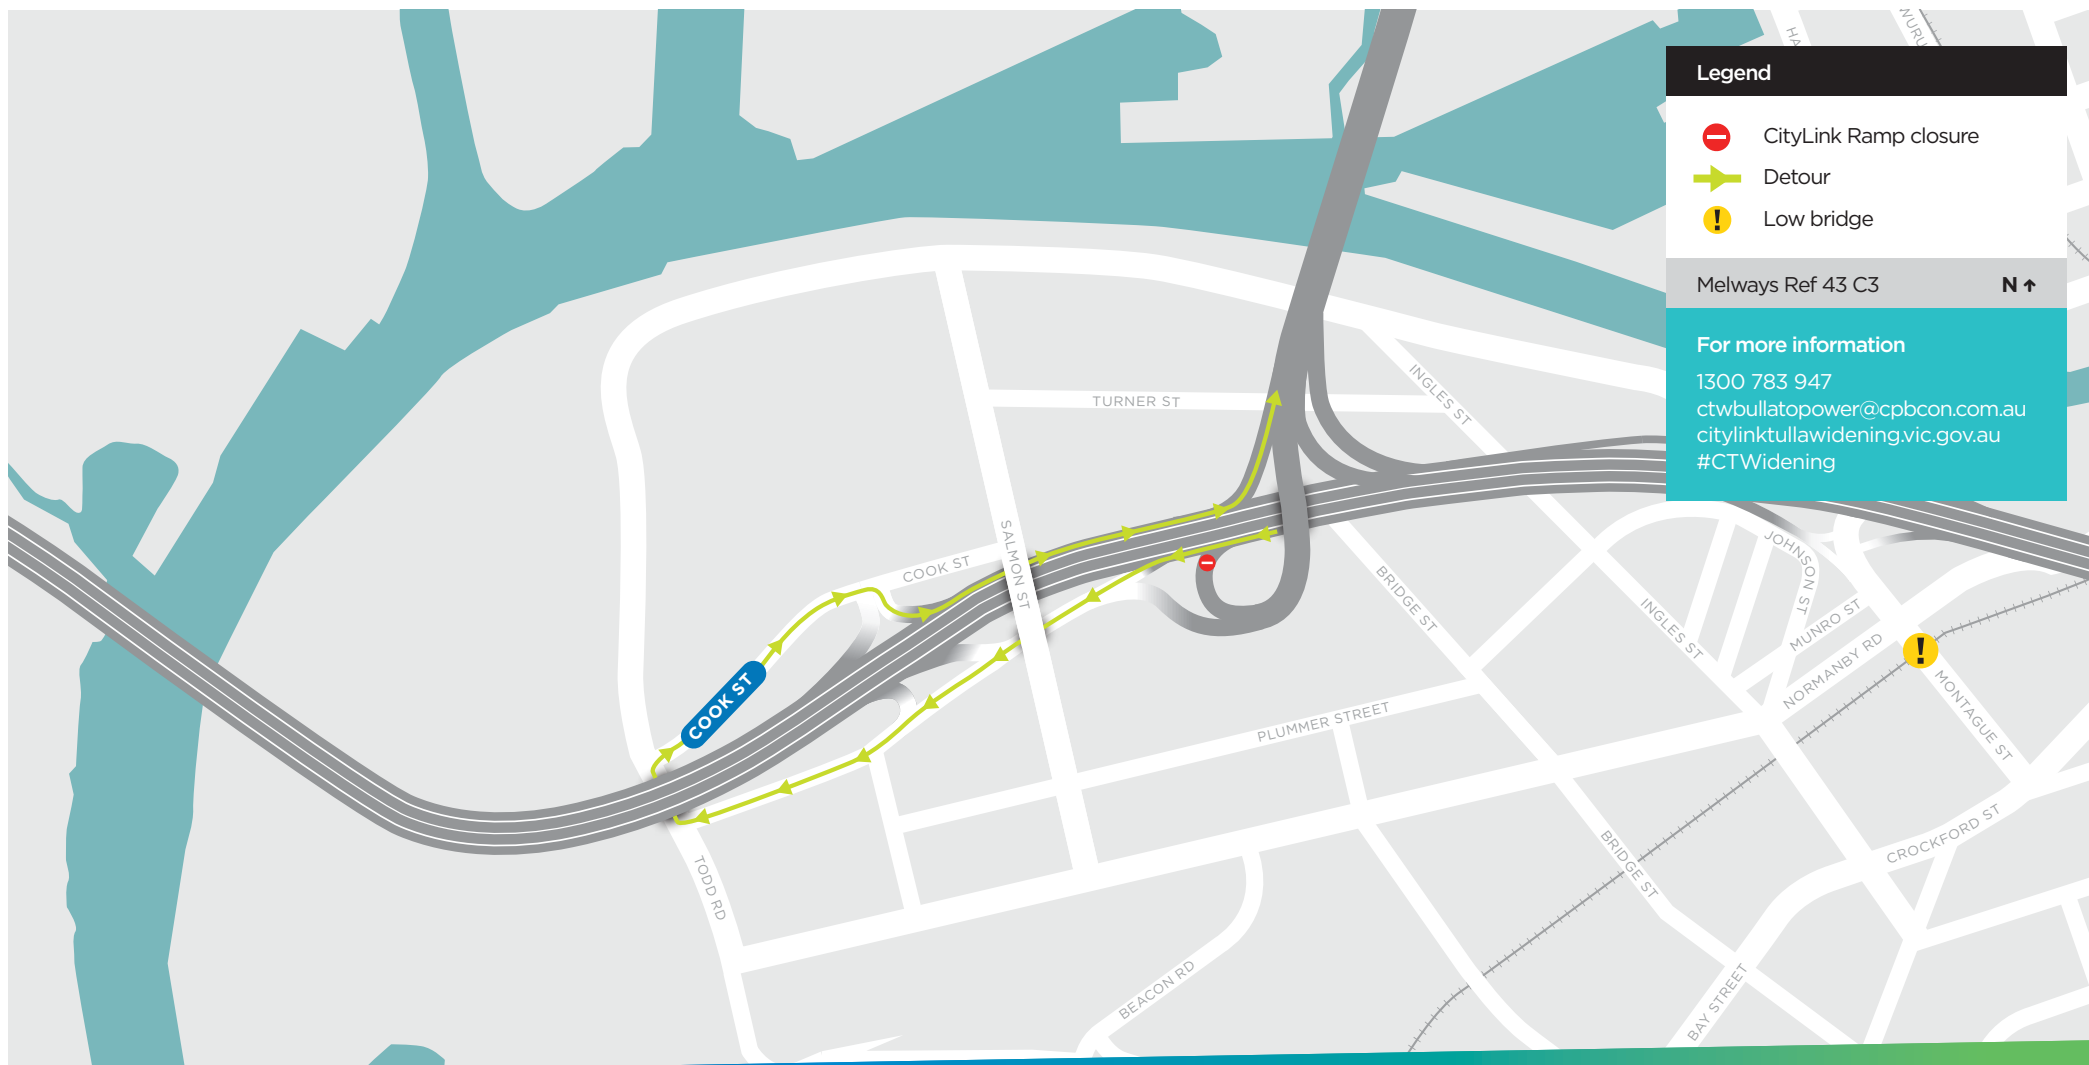

West Gate Freeway to Bolte Bridge Ramp Closure

Temporary detour

CityLink Tulla Widening