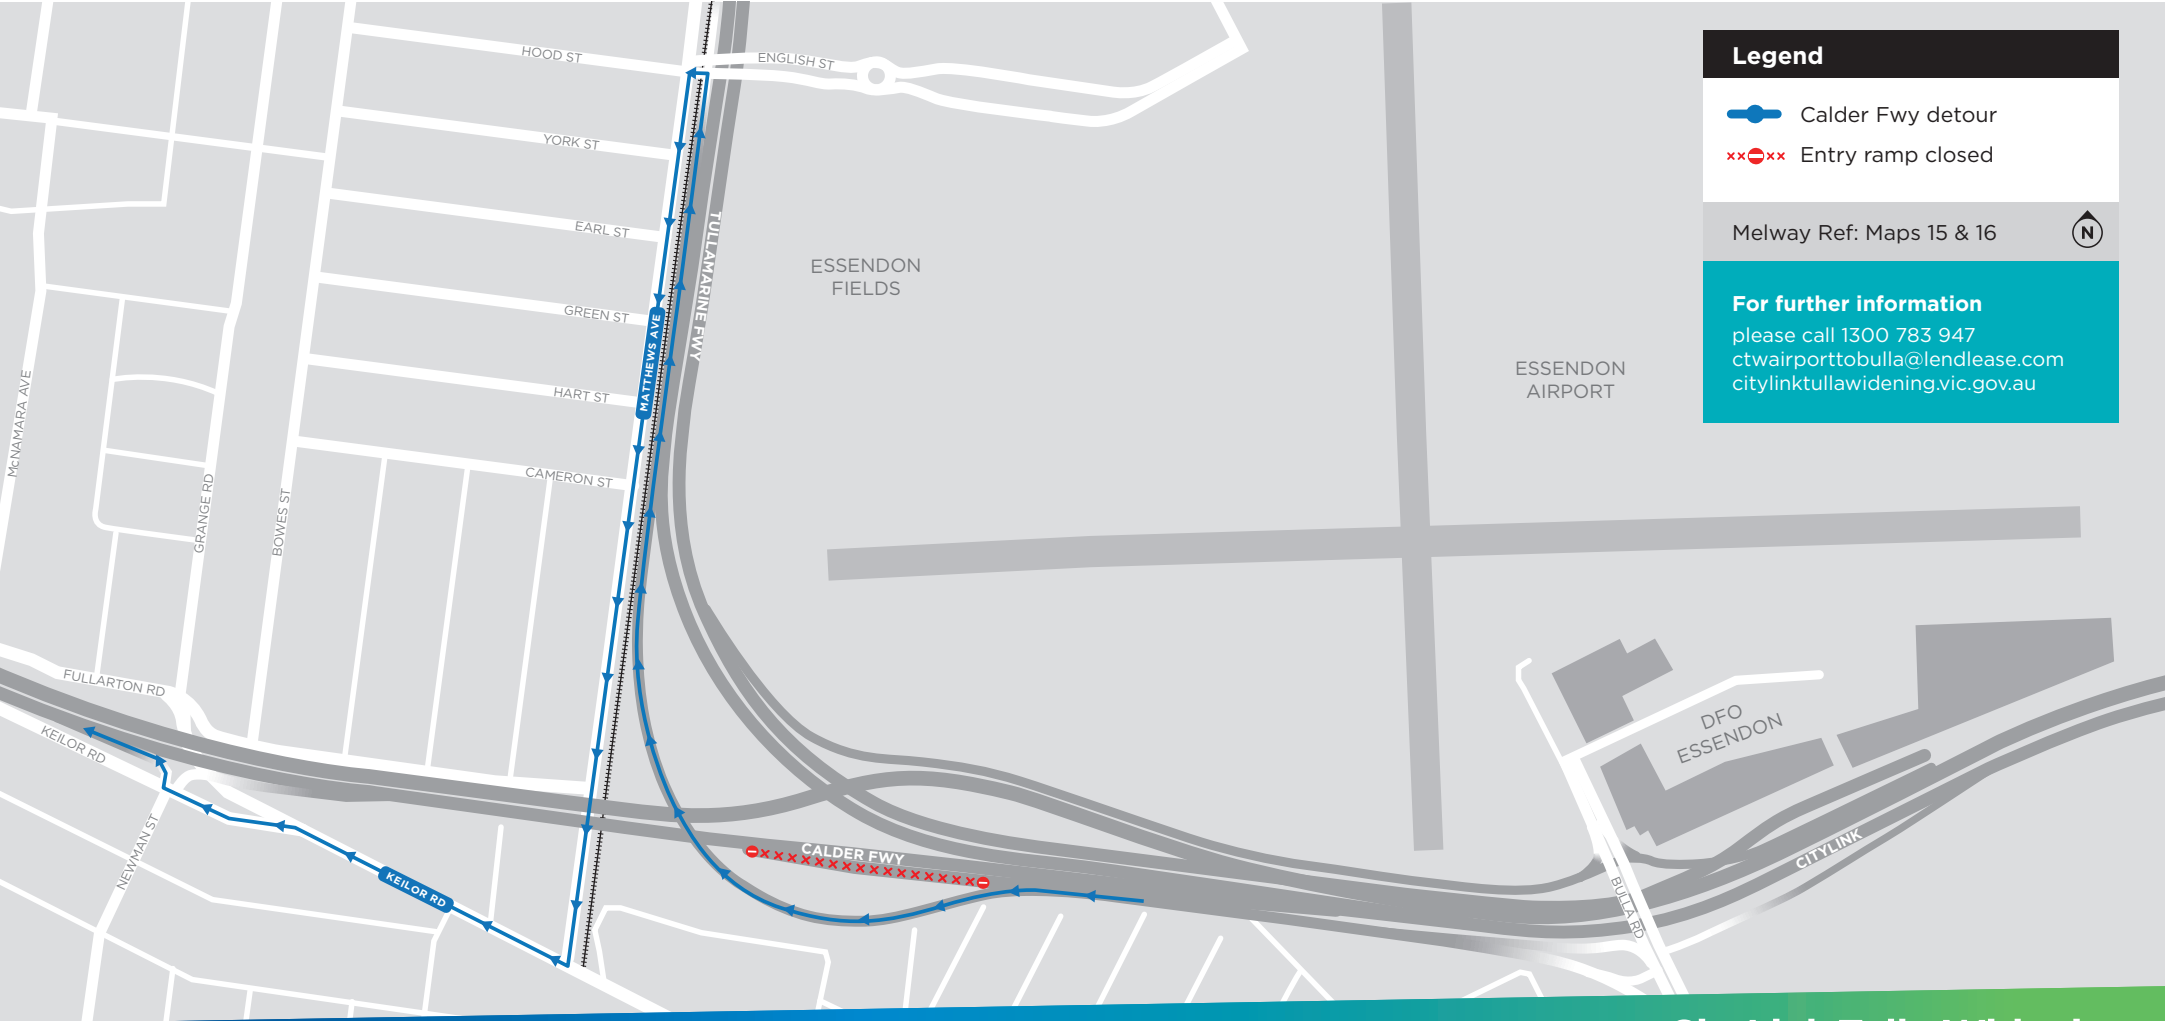

Bulla Road outbound entry ramp to the Calder Freeway

CityLink Tulla Widening