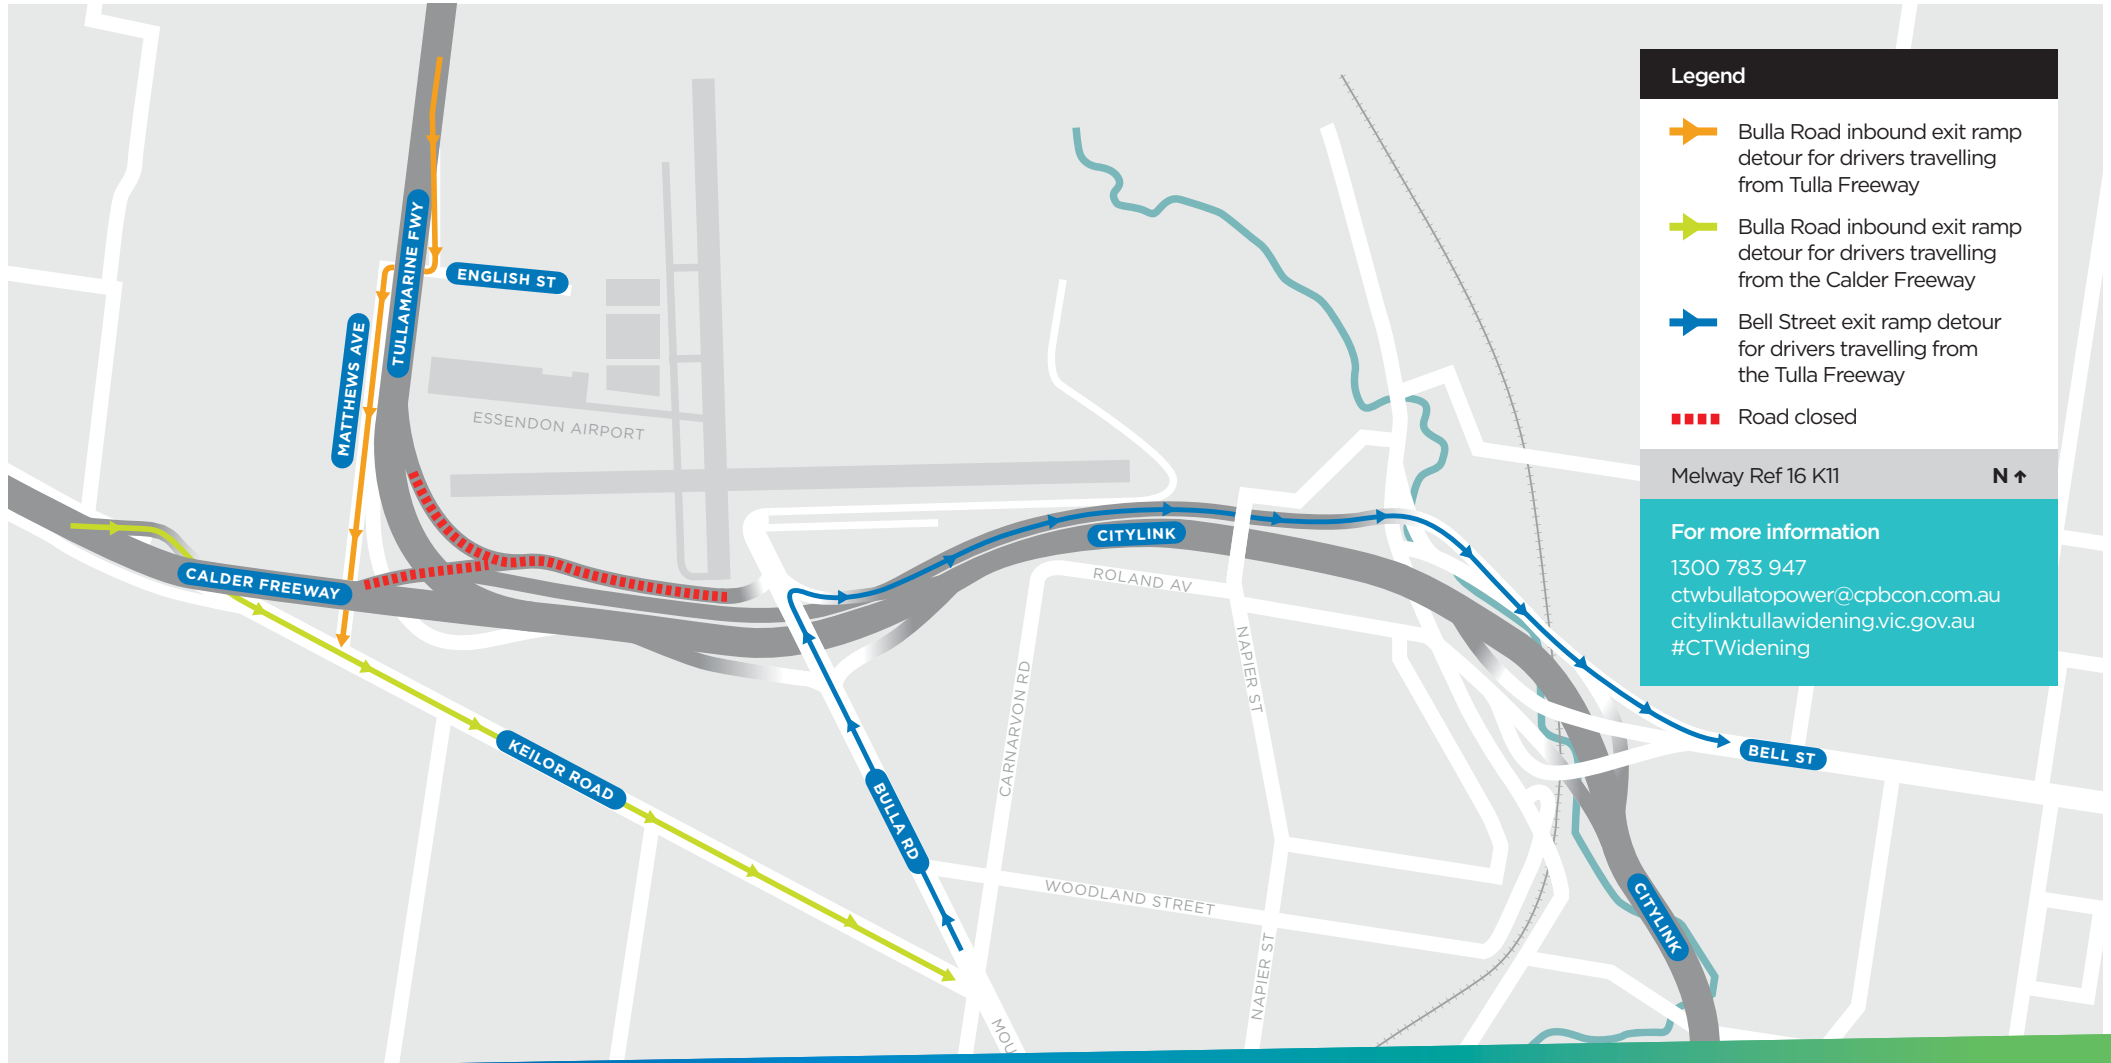

Bulla Road inbound exit ramp closure

Temporary detour

CityLink Tulla Widening

Australian Government

BUILDING OUR FUTURE