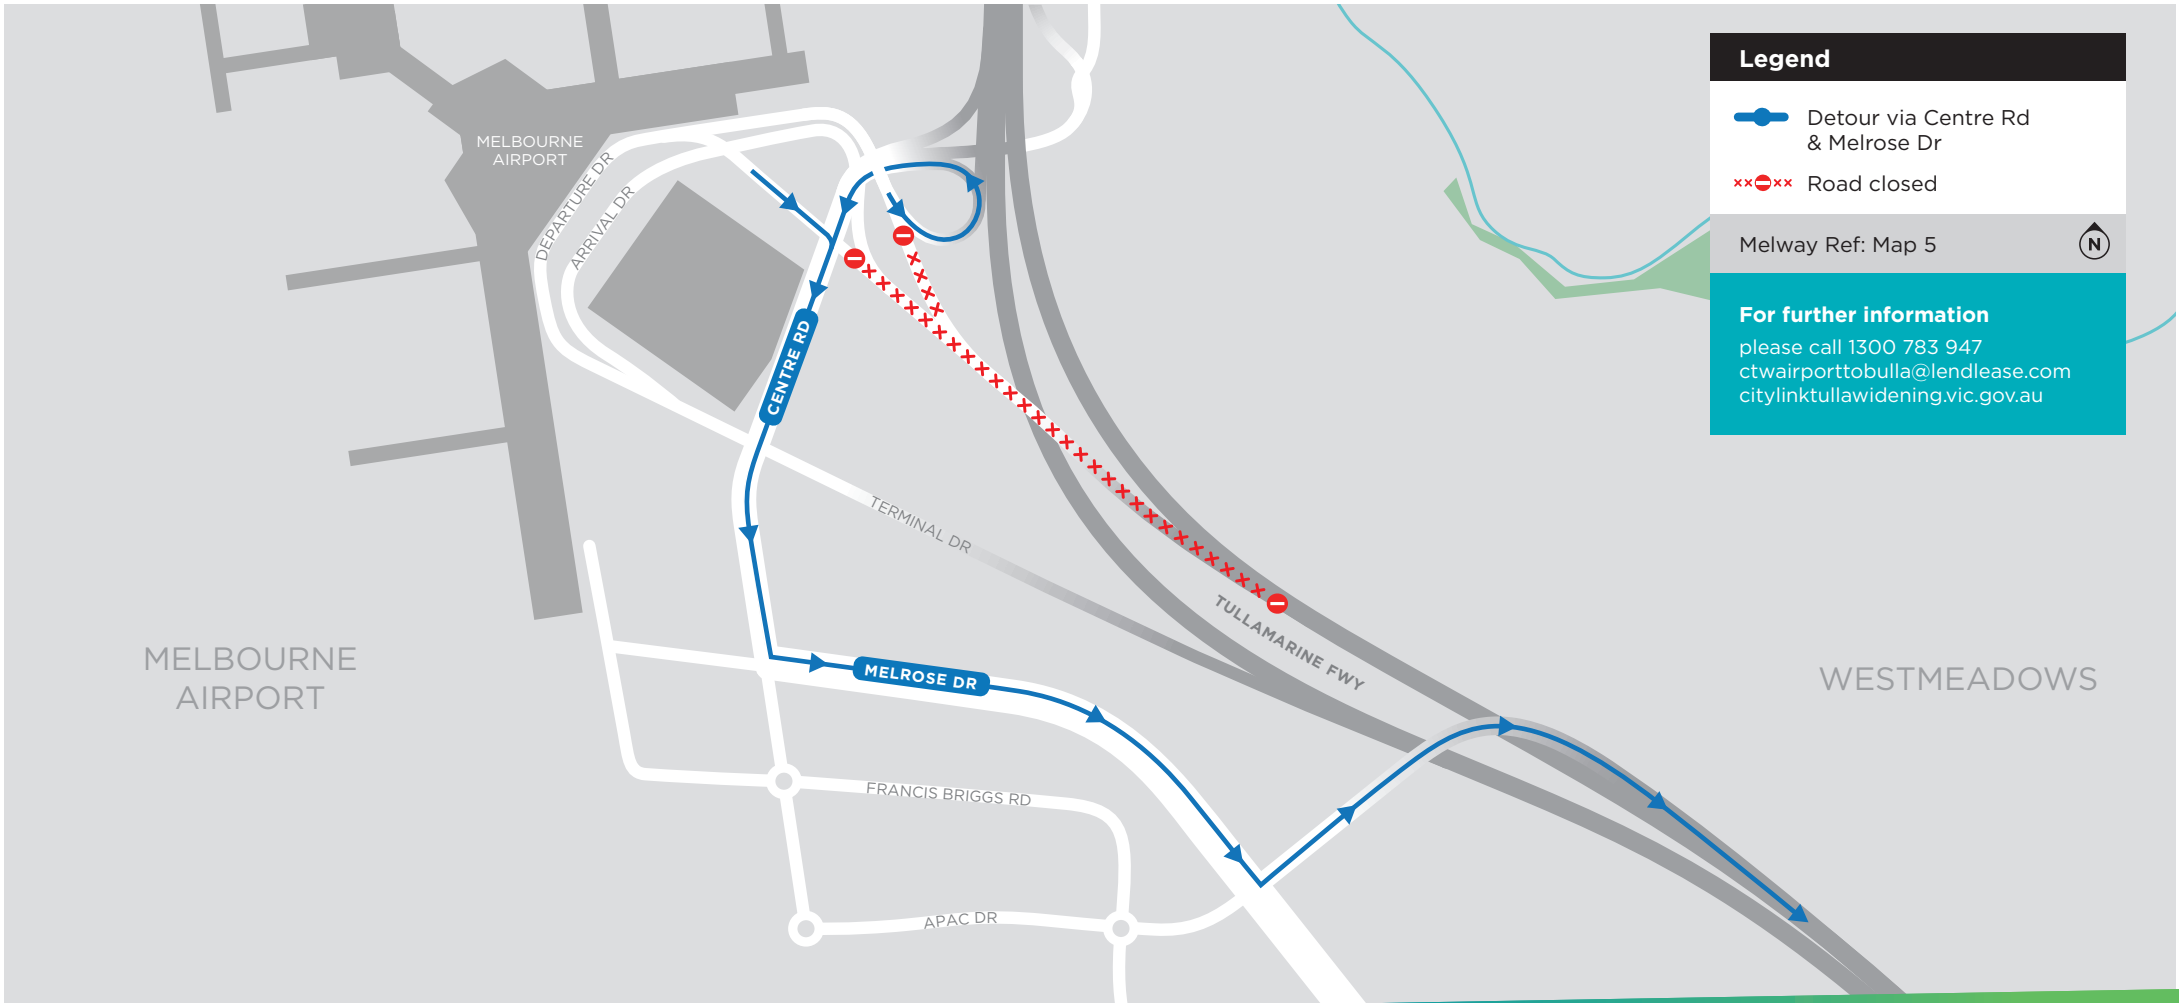

Melbourne Drive closure detour

Legend

- Detour via Centre Rd & Melrose Dr
- Road closed

Melway Ref: Map 5

For further information
please call 1300 783 947
ctwairporttobulla@lendlease.com
citylinktullawidening.vic.gov.au

CityLink Tulla Widening