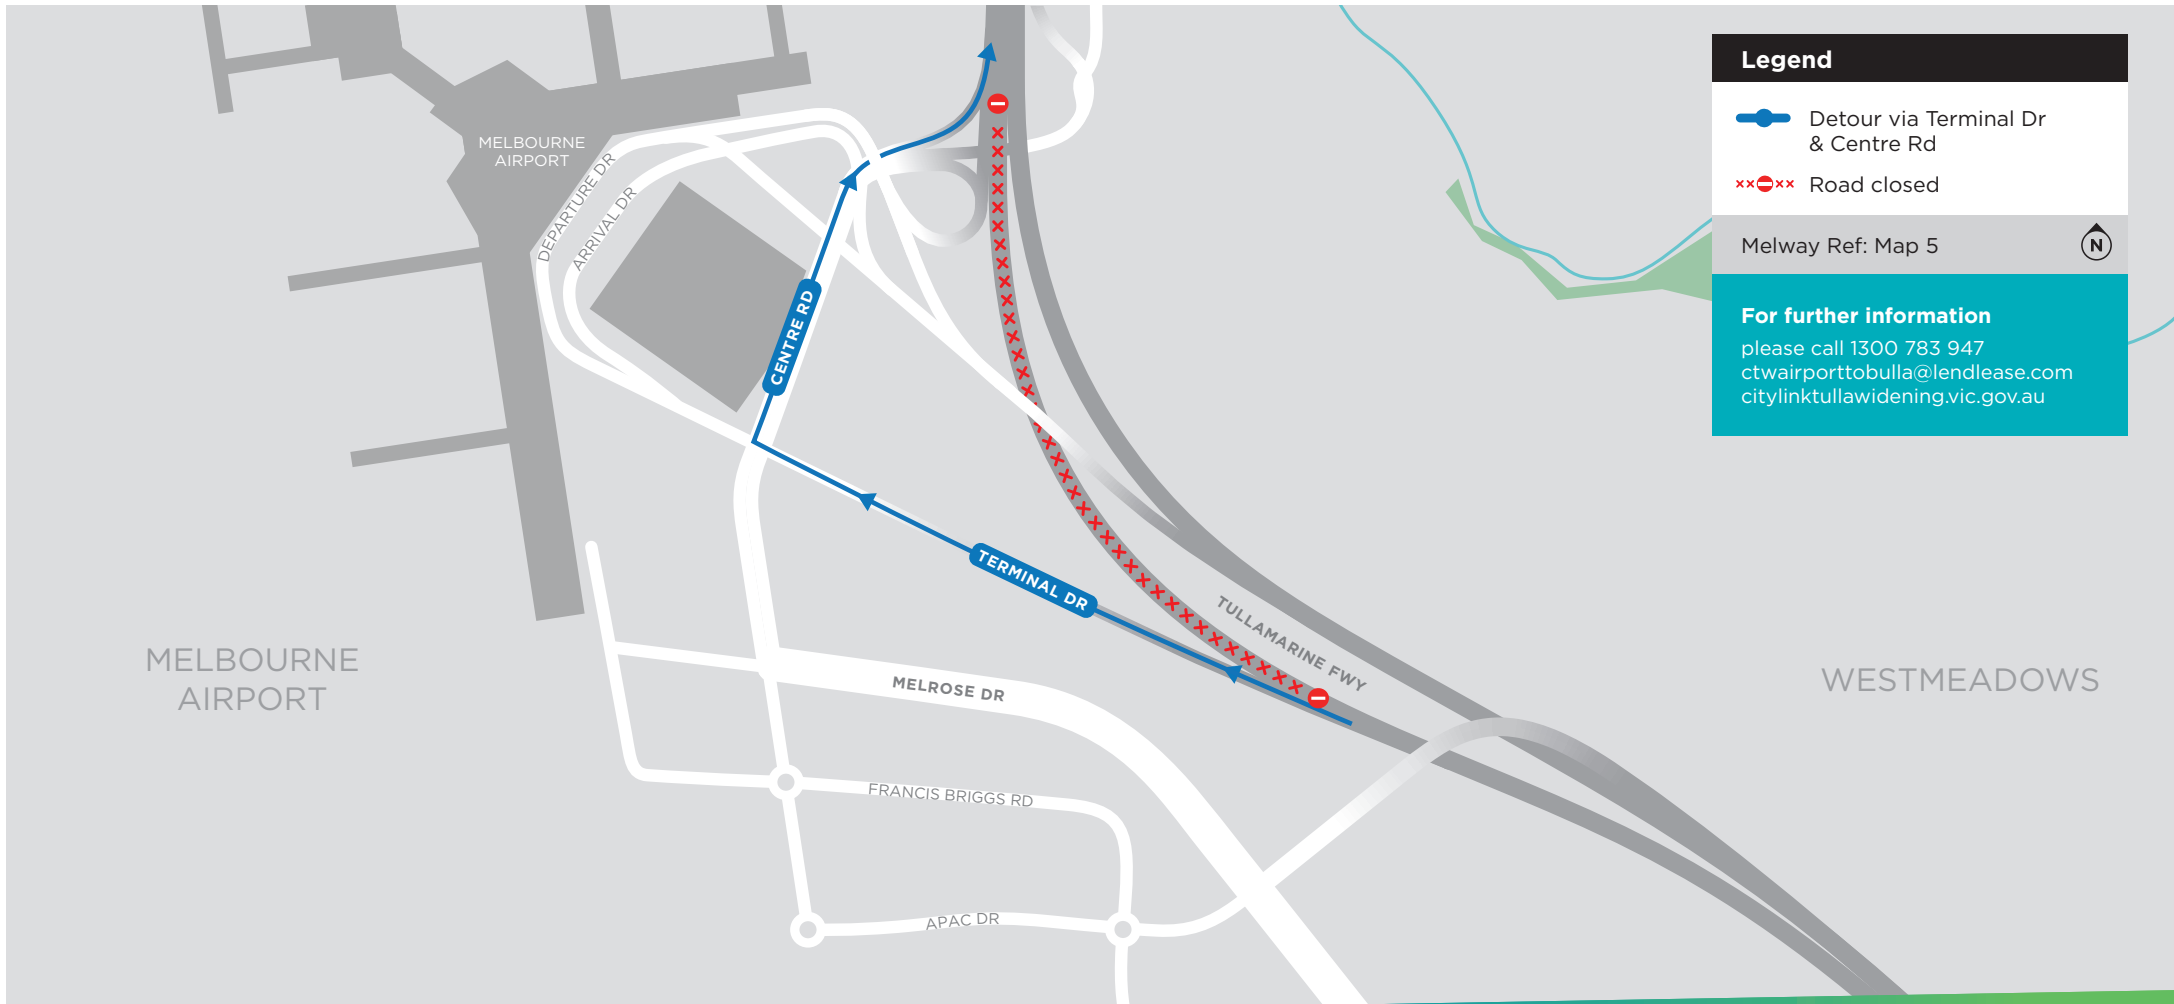

Tullamarine Freeway outbound Terminal Drive to Centre Rd closure detour

CityLink Tulla Widening